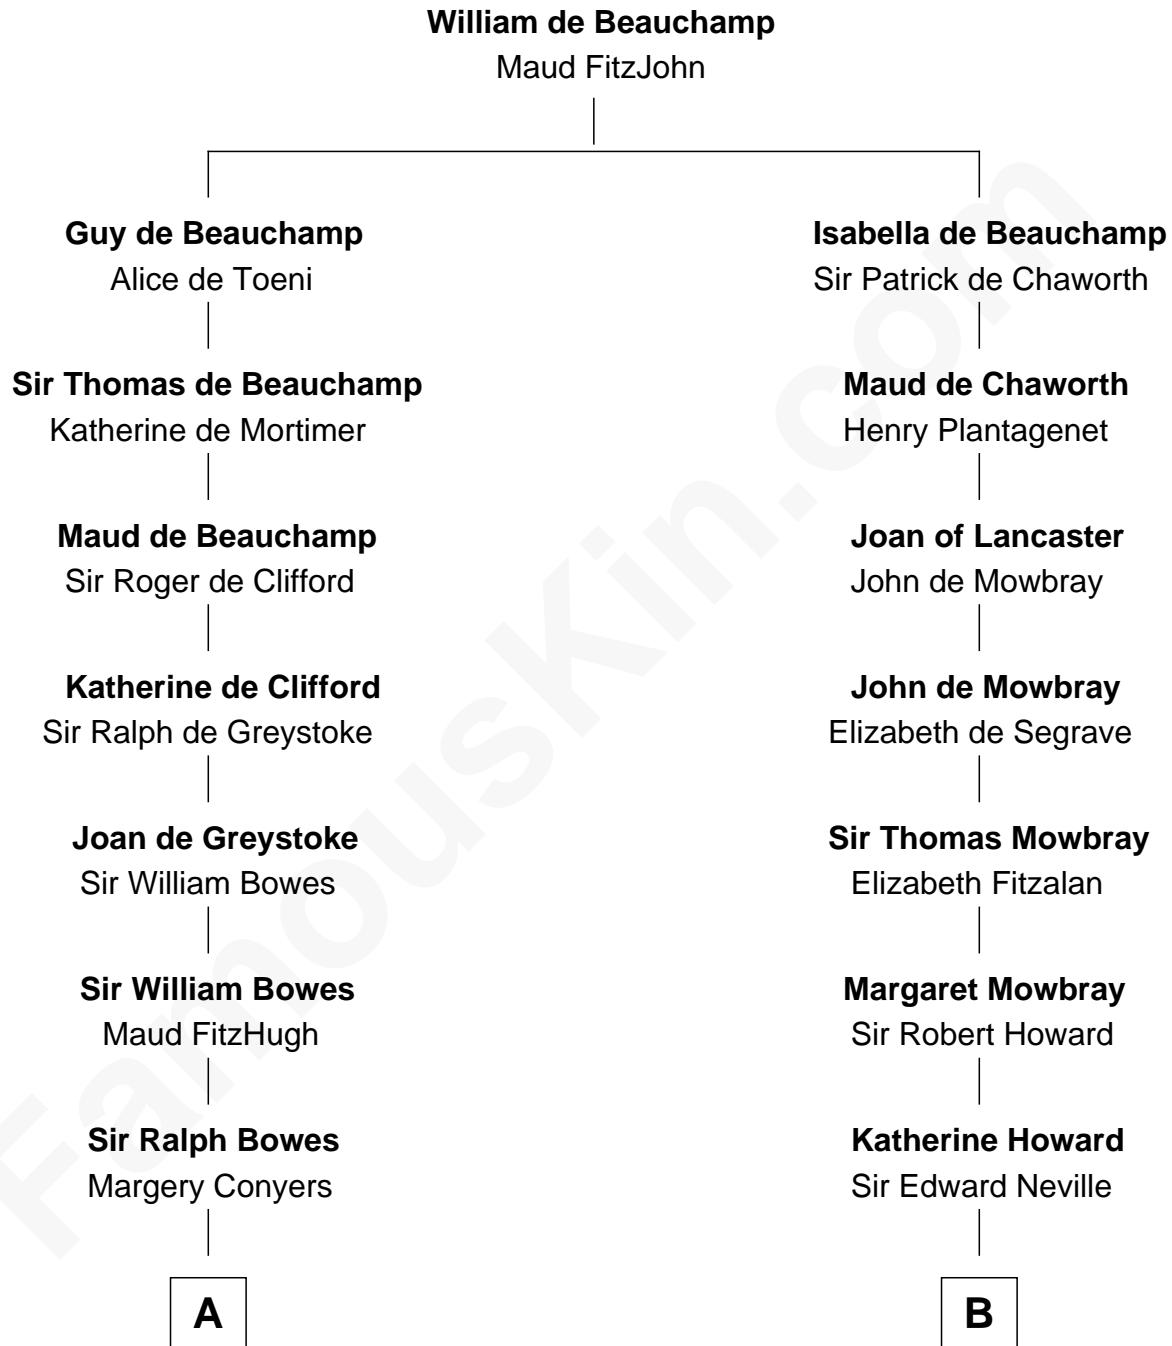

FamousKin.com Relationship Chart of

Queen Elizabeth II

Queen of the United Kingdom

17th cousin 2 times removed of

Thomas Jefferson

3rd U.S. President and Signer of the Declaration of Independence

C

Claude George Bowes-Lyon
Cecilia Nina Cavendish-Bentinck

Elizabeth Bowes-Lyon
George VI, King of the United Kingdom

Queen Elizabeth II
Queen of the United Kingdom

FamousKin.com