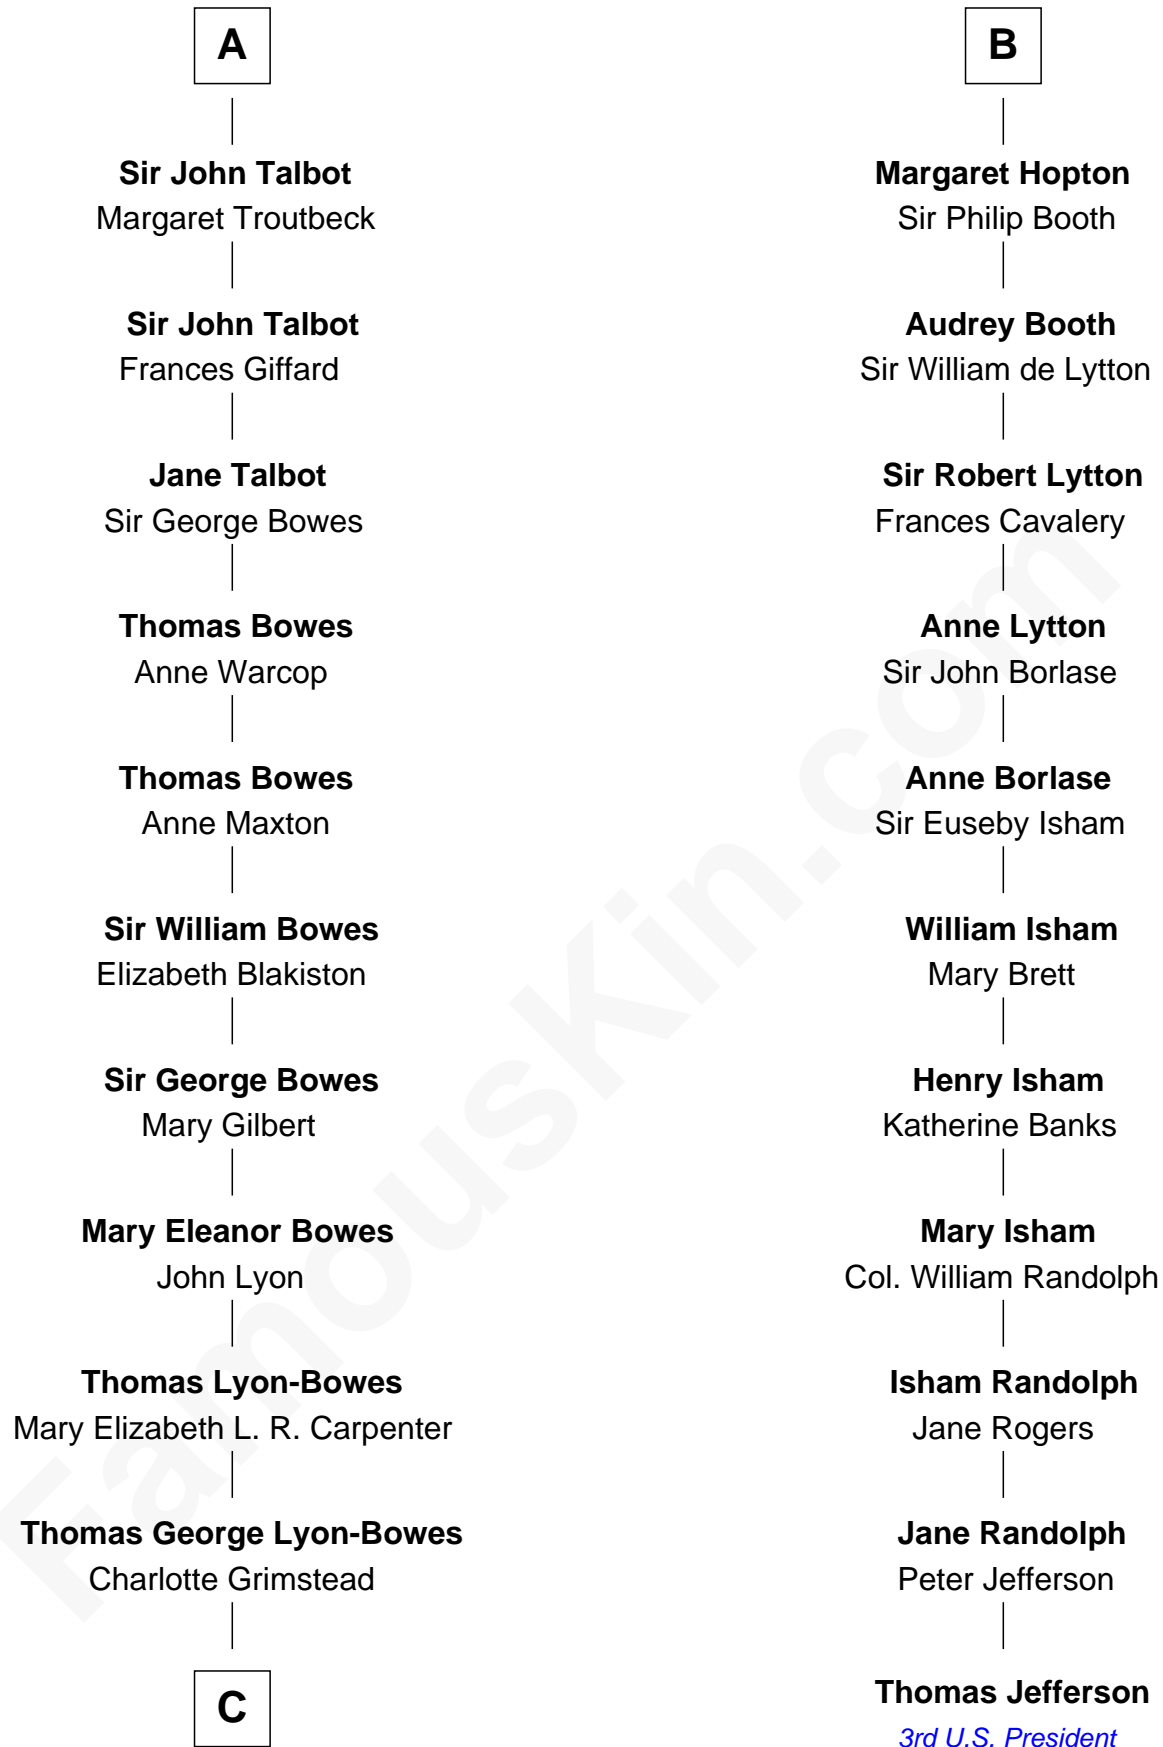

FamousKin.com Relationship Chart of

Queen Elizabeth II

Queen of the United Kingdom

17th cousin 3 times removed of

Thomas Jefferson

3rd U.S. President and Signer of the Declaration of Independence

Sir Robert de Ros

Isabel de Aubeney

C

—
Claude Bowes-Lyon

Frances Dora Smith

—
Claude George Bowes-Lyon

Cecilia Nina Cavendish-Bentinck

—
Elizabeth Bowes-Lyon

George VI, King of the United Kingdom

—
Queen Elizabeth II

Queen of the United Kingdom

FamousKin.com