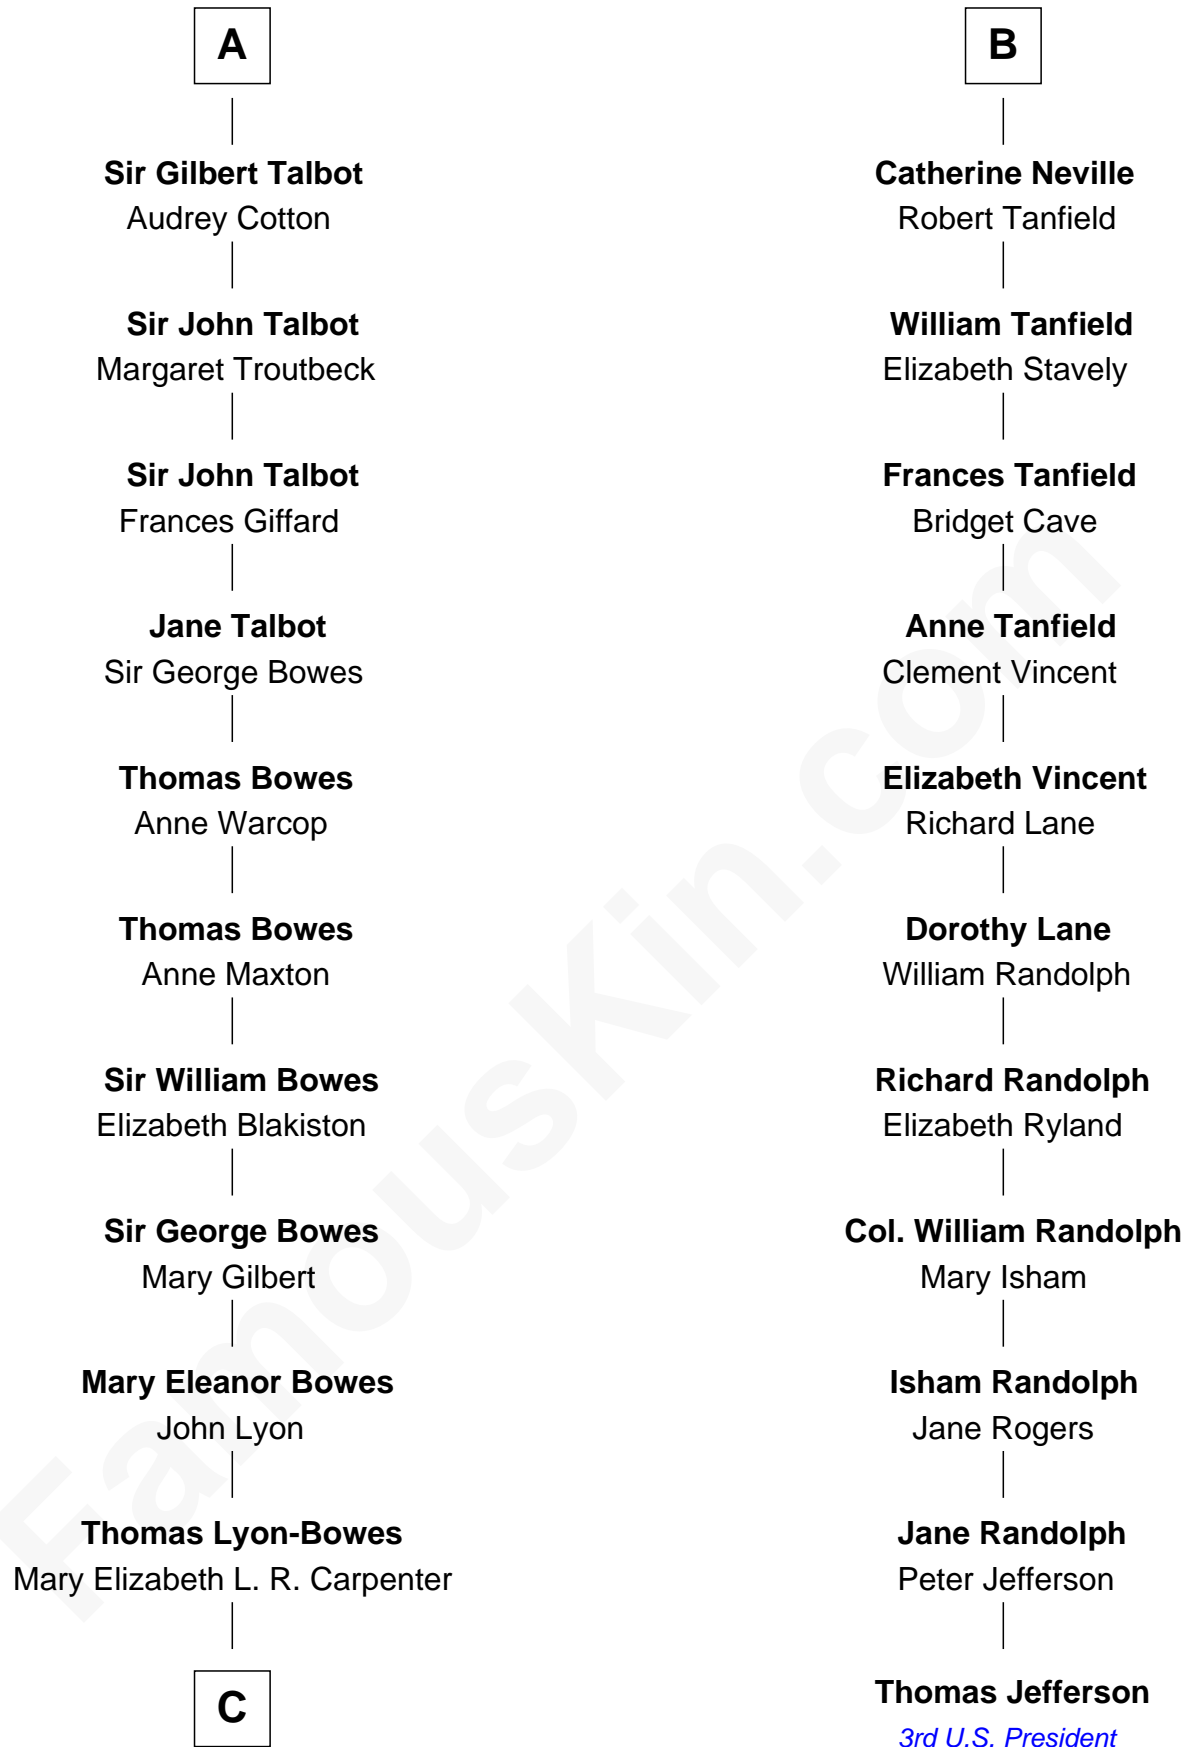

## Relationship Chart of

### Queen Elizabeth II

*Queen of the United Kingdom*

17th cousin 4 times removed of

### Thomas Jefferson

*3rd U.S. President and Signer of the Declaration of Independence*

**C**

**Thomas George Lyon-Bowes**

Charlotte Grimstead

**Claude Bowes-Lyon**

Frances Dora Smith

**Claude George Bowes-Lyon**