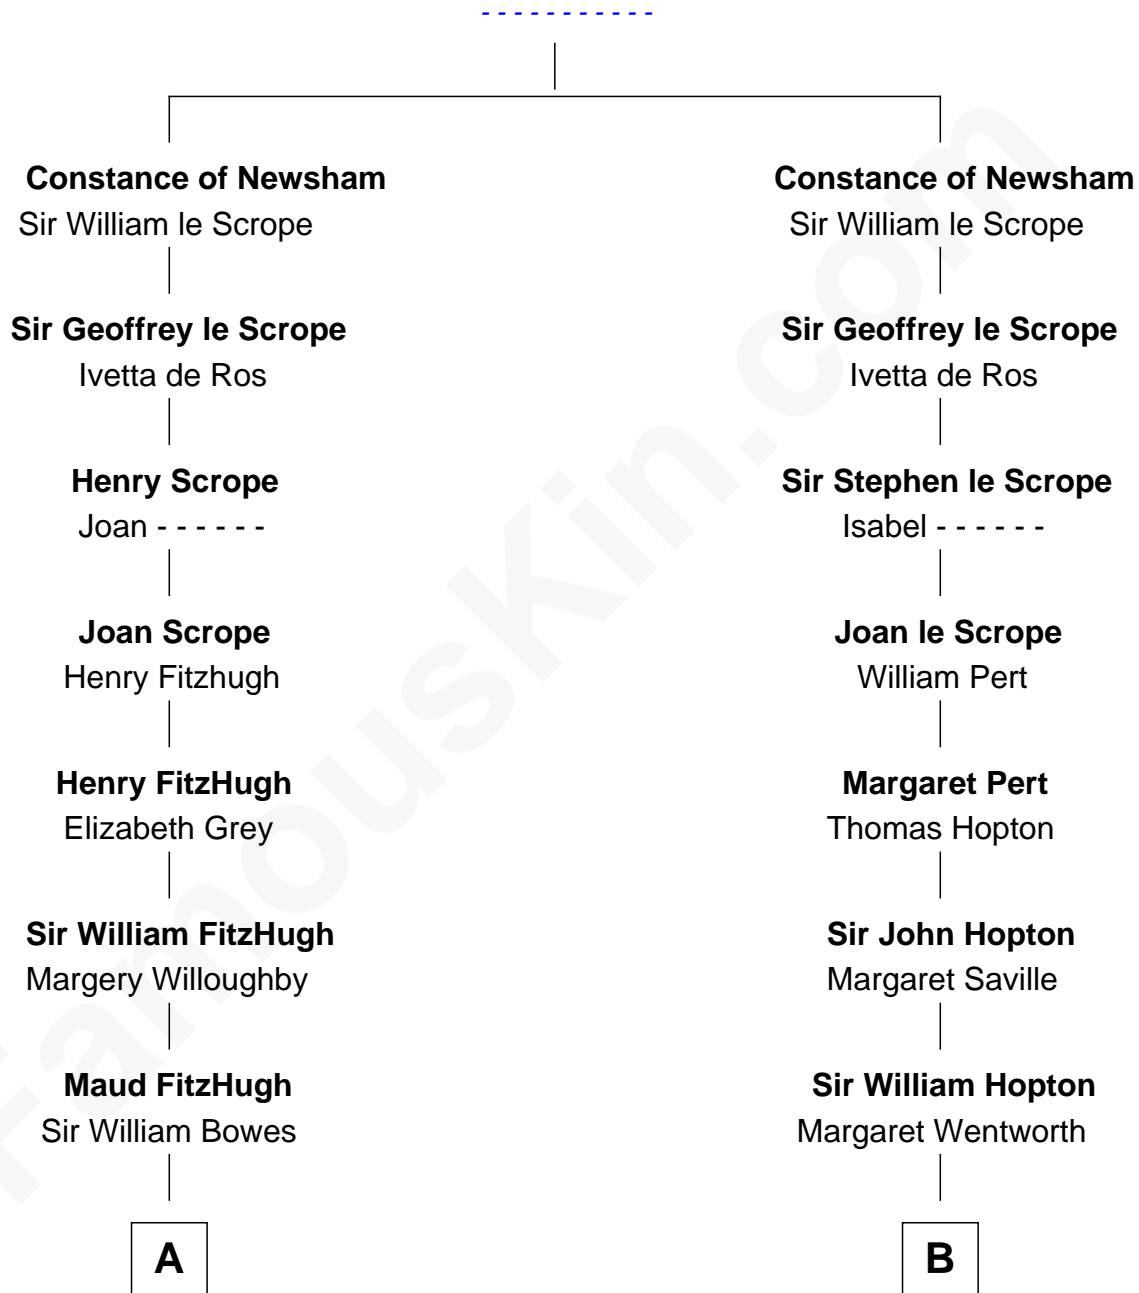

FamousKin.com Relationship Chart of

Queen Elizabeth II

Queen of the United Kingdom

17th cousin 3 times removed of

Thomas Jefferson

3rd U.S. President and Signer of the Declaration of Independence

Thomas of Newsham

C

—
Claude Bowes-Lyon

Frances Dora Smith

—
Claude George Bowes-Lyon

Cecilia Nina Cavendish-Bentinck

—
Elizabeth Bowes-Lyon

George VI, King of the United Kingdom

—
Queen Elizabeth II

Queen of the United Kingdom

FamousKin.com