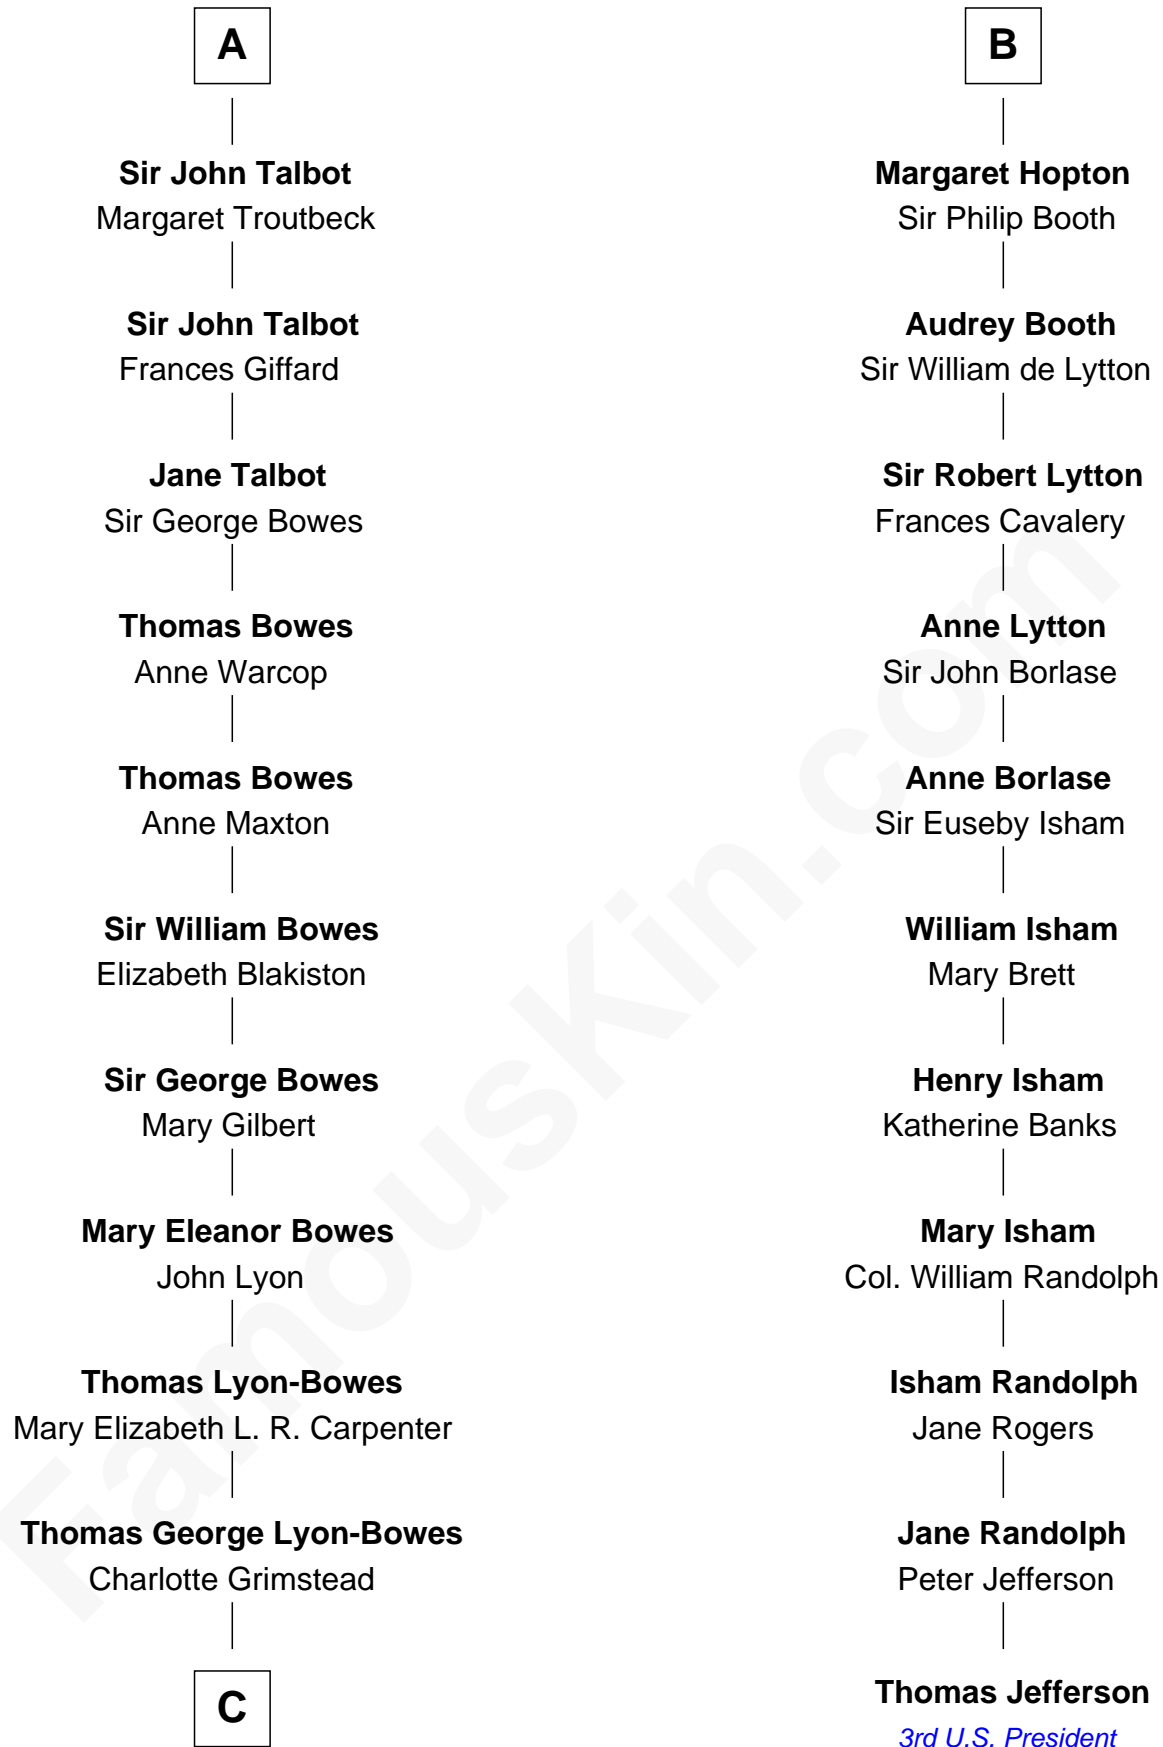

FamousKin.com Relationship Chart of

Queen Elizabeth II

Queen of the United Kingdom

17th cousin 3 times removed of

Thomas Jefferson

3rd U.S. President and Signer of the Declaration of Independence

John de Vaux

C

—
Claude Bowes-Lyon

Frances Dora Smith

—
Claude George Bowes-Lyon

Cecilia Nina Cavendish-Bentinck

—
Elizabeth Bowes-Lyon

George VI, King of the United Kingdom

—
Queen Elizabeth II

Queen of the United Kingdom

FamousKin.com