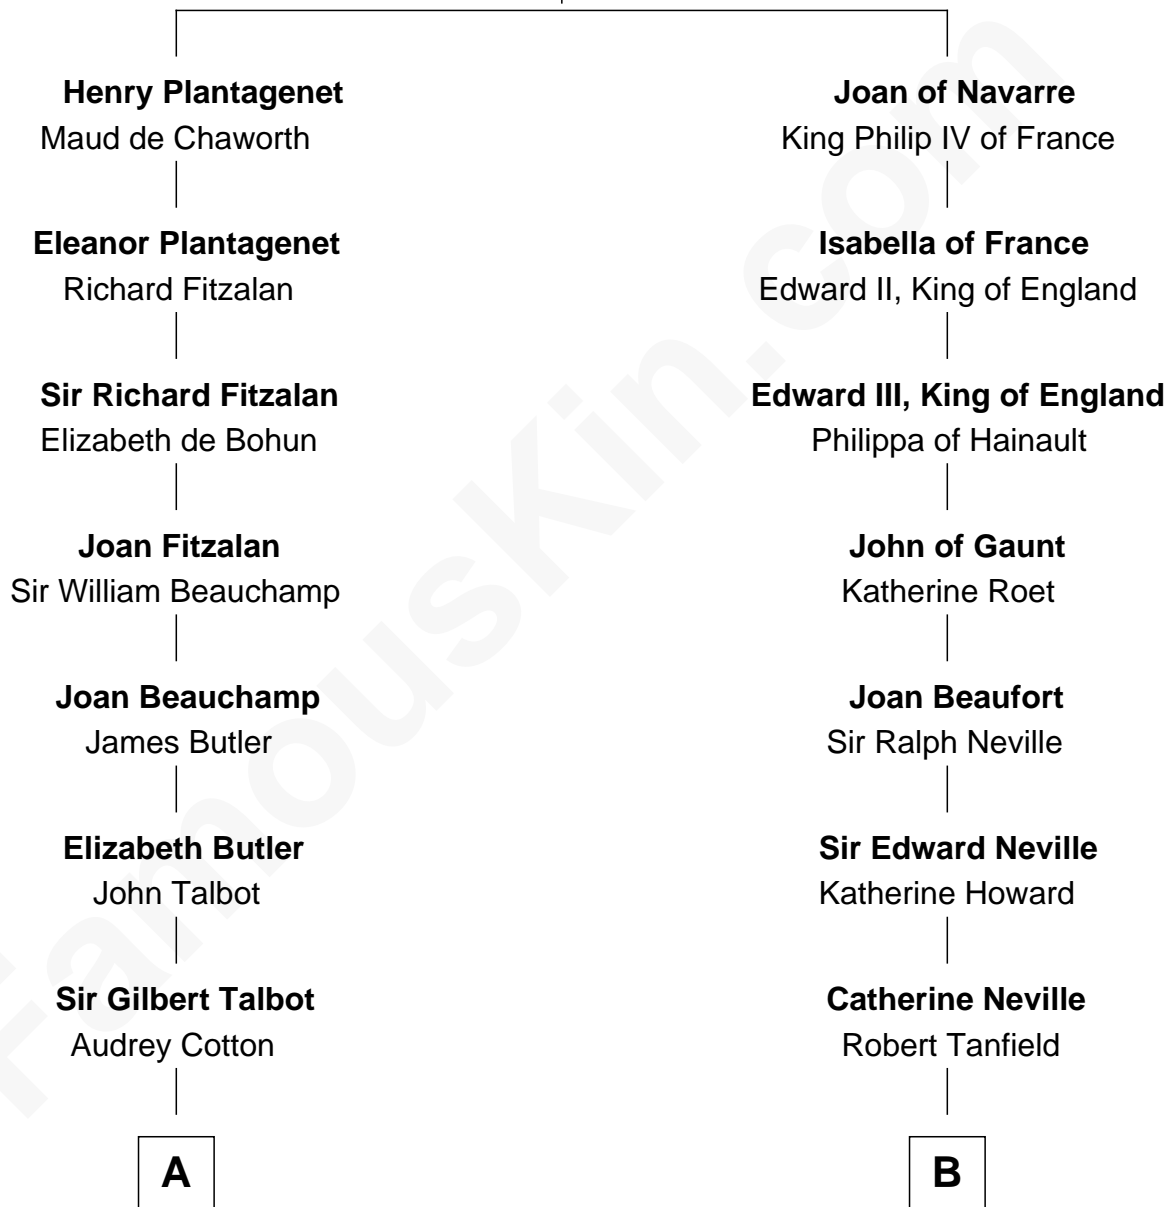

FamousKin.com Relationship Chart of

Queen Elizabeth II

Queen of the United Kingdom

16th cousin 4 times removed of

Thomas Jefferson

3rd U.S. President and Signer of the Declaration of Independence

Blanche of Artois

*with husband
Edmund Plantagenet*

*with husband
King Henry I of Navarre*

C

—
Claude Bowes-Lyon

Frances Dora Smith

—
Claude George Bowes-Lyon

Cecilia Nina Cavendish-Bentinck

—
Elizabeth Bowes-Lyon

George VI, King of the United Kingdom

—
Queen Elizabeth II

Queen of the United Kingdom

FamousKin.com