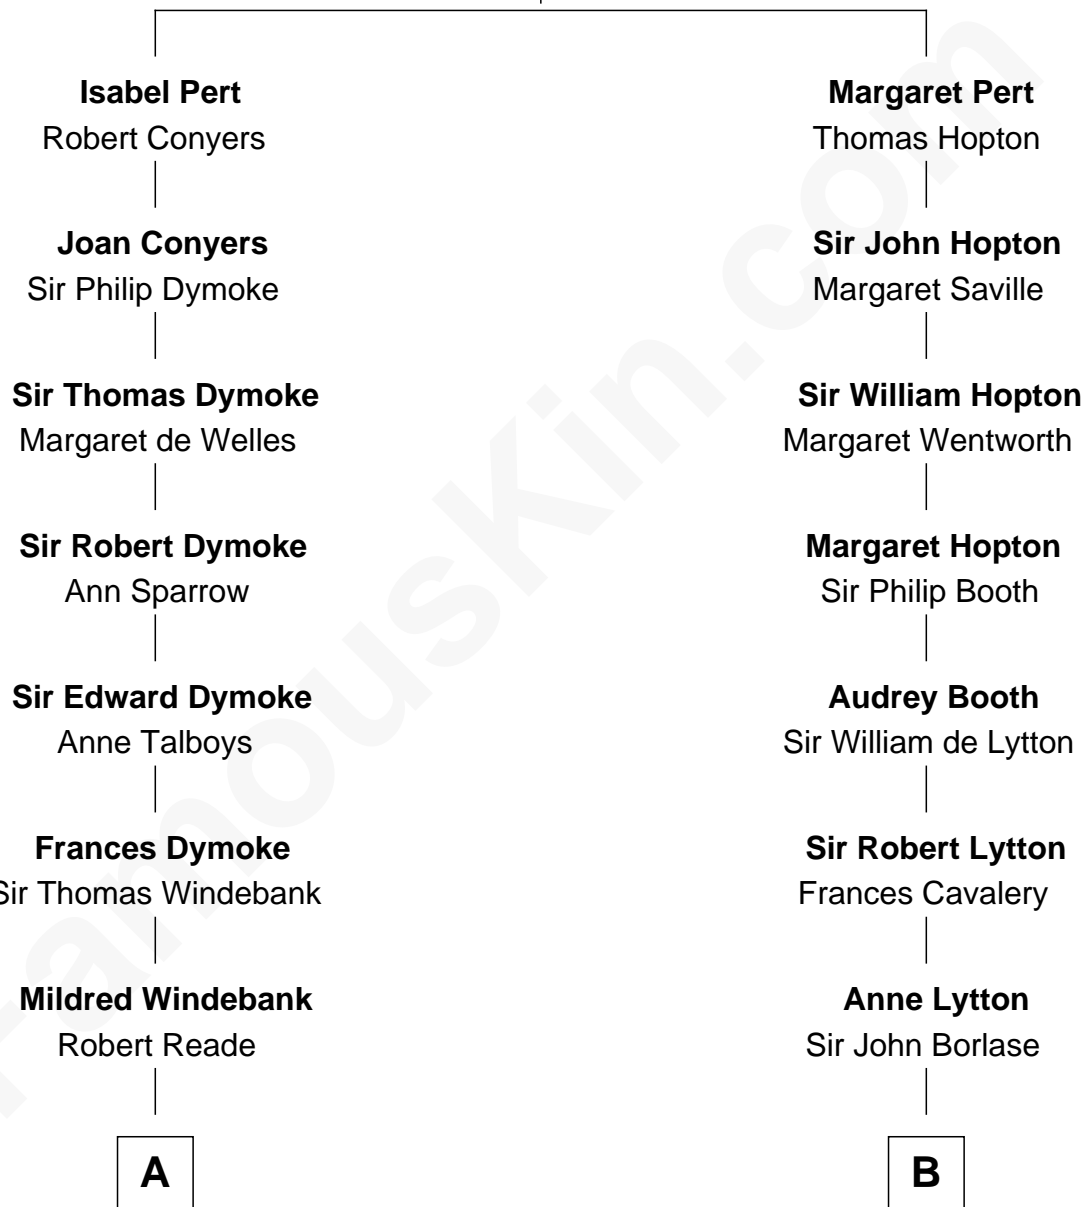

FamousKin.com Relationship Chart of

Queen Elizabeth II

Queen of the United Kingdom

13th cousin 5 times removed of

Thomas Jefferson

3rd U.S. President and Signer of the Declaration of Independence

William Pert
Joan le Scrope

C

Elizabeth Bowes-Lyon

George VI, King of the United Kingdom

Queen Elizabeth II

Queen of the United Kingdom

FamousKin.com