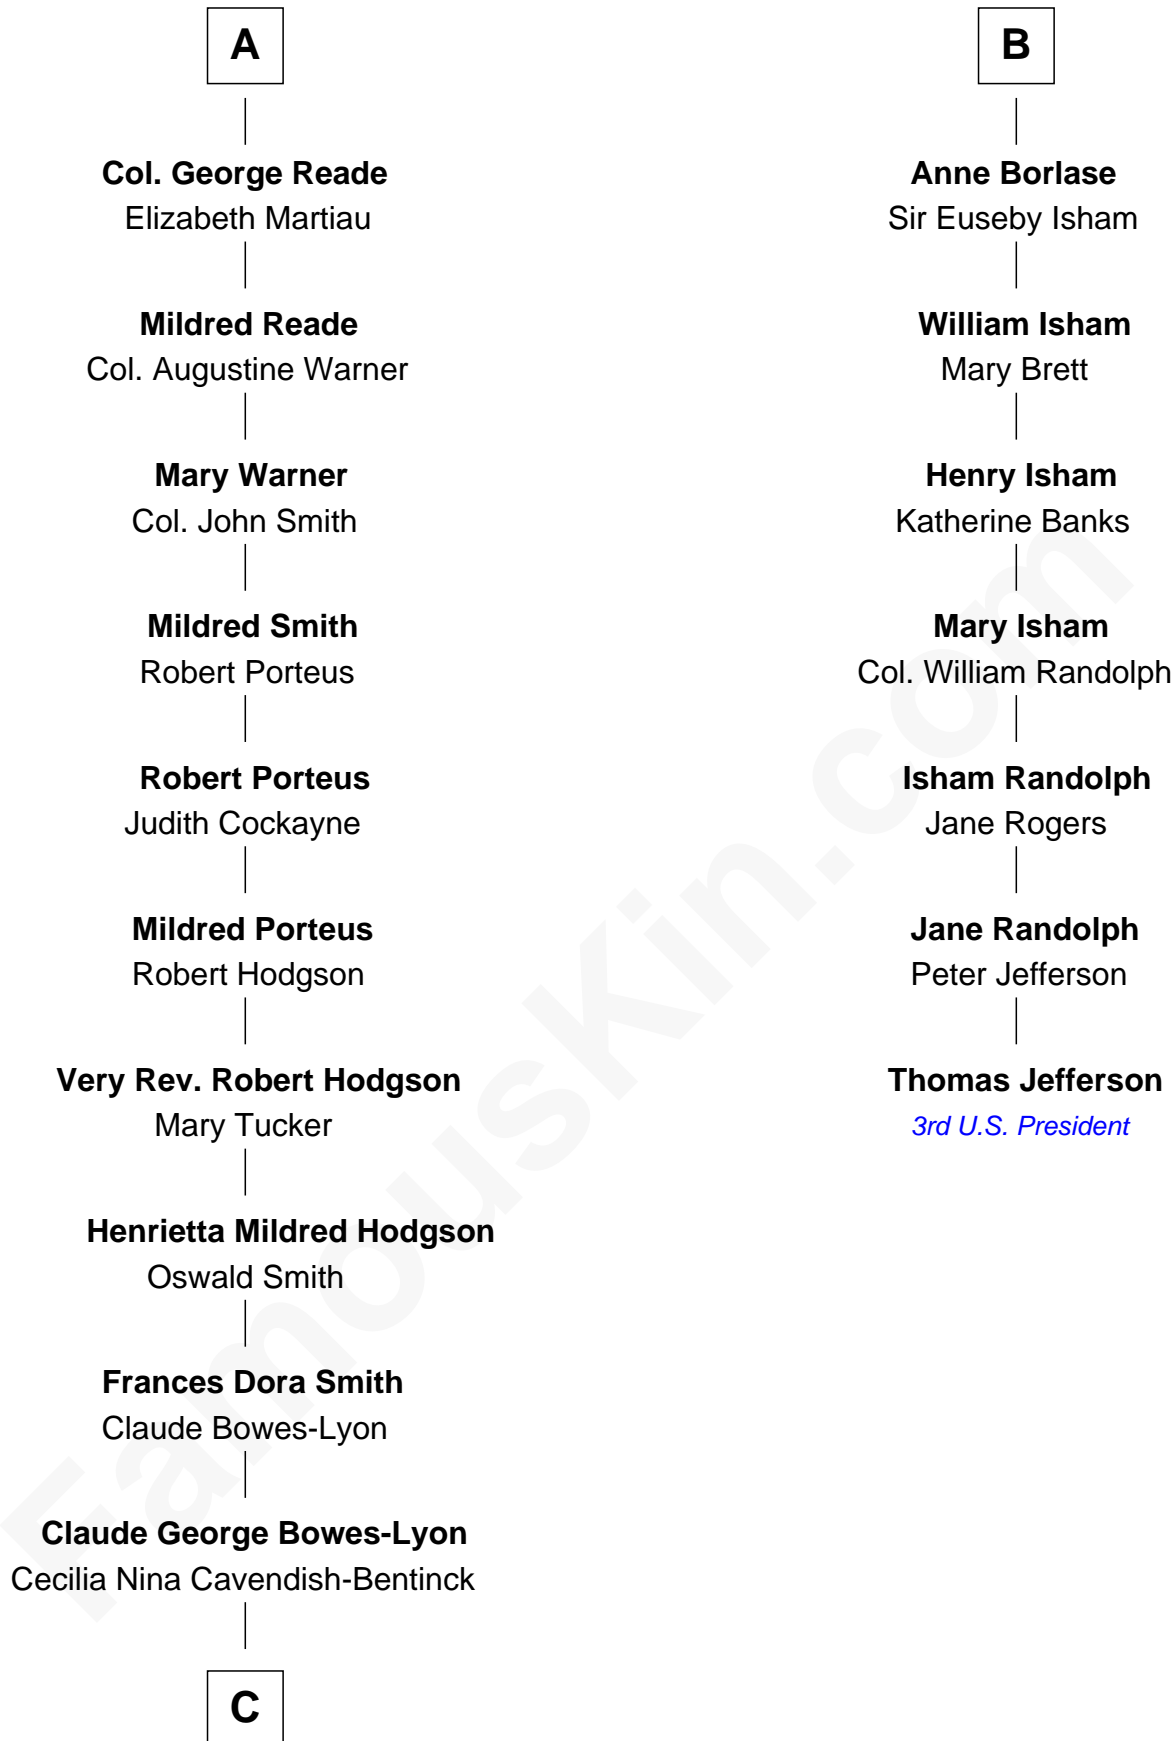

FamousKin.com Relationship Chart of

Queen Elizabeth II

Queen of the United Kingdom

13th cousin 5 times removed of

Thomas Jefferson

3rd U.S. President and Signer of the Declaration of Independence

William Pert
Joan le Scrope

C

Elizabeth Bowes-Lyon

George VI, King of the United Kingdom

Queen Elizabeth II

Queen of the United Kingdom

FamousKin.com