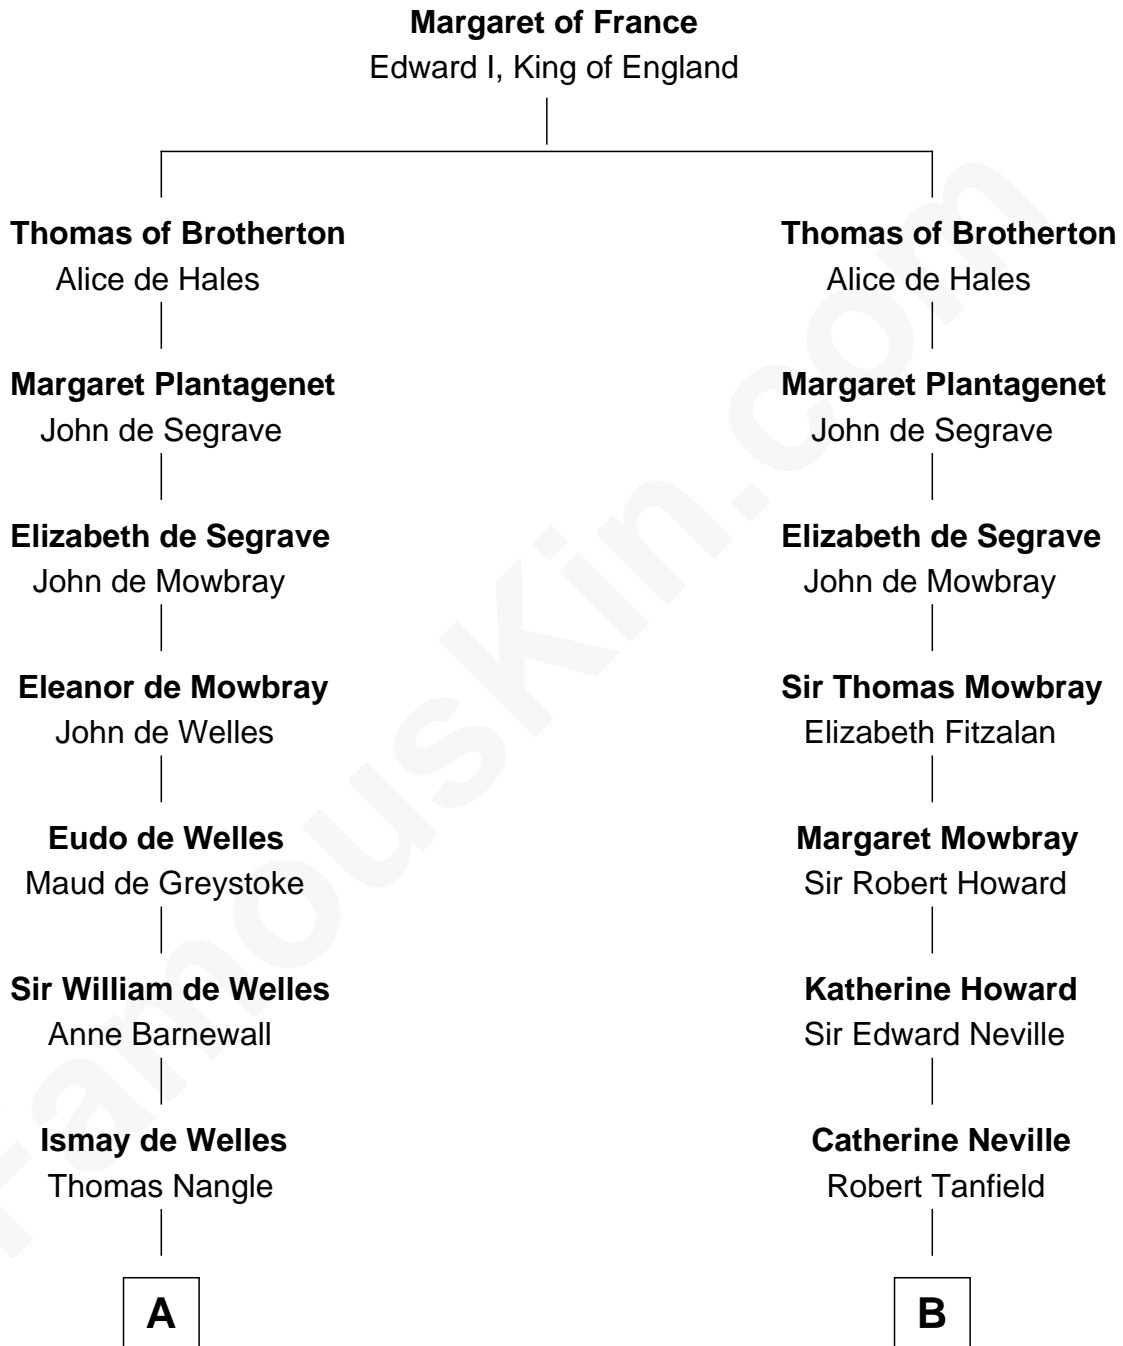

FamousKin.com

Relationship Chart of

Queen Elizabeth II

Queen of the United Kingdom

16th cousin 4 times removed of

Thomas Jefferson

3rd U.S. President and Signer of the Declaration of Independence

C

Rev. Charles William Cavendish-Bentinck

Caroline Louisa Burnaby

Cecilia Nina Cavendish-Bentinck

Claude George Bowes-Lyon

Elizabeth Bowes-Lyon

George VI, King of the United Kingdom

Queen Elizabeth II

Queen of the United Kingdom