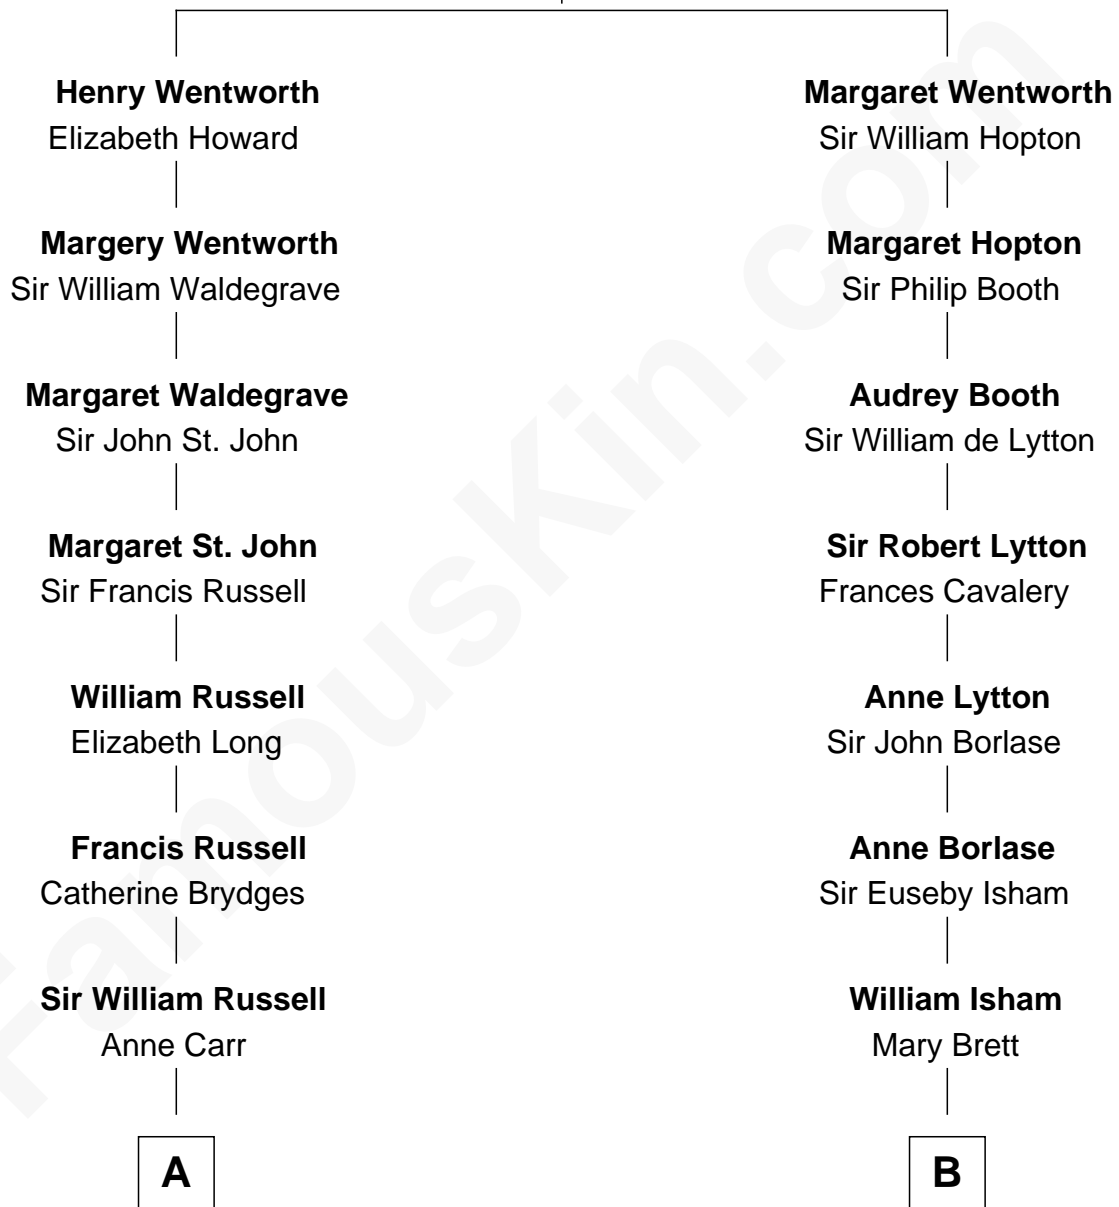

FamousKin.com Relationship Chart of

Queen Elizabeth II

Queen of the United Kingdom

11th cousin 5 times removed of

Thomas Jefferson

3rd U.S. President and Signer of the Declaration of Independence

Sir Roger Wentworth

Margery Despencer

A

William Russell
Rachel Wriothesley

Rachel Russell
Sir William Cavendish

Sir William Cavendish
Catherine Hoskins

Sir William Cavendish
Charlotte Elizabeth Boyle

Dorothy Cavendish
William Henry Bentinck

Charles Augustus Cavendish-Bentinck
Anne Wellesley

Rev. Charles William Cavendish-Bentinck
Caroline Louisa Burnaby

Cecilia Nina Cavendish-Bentinck
Claude George Bowes-Lyon

Elizabeth Bowes-Lyon
George VI, King of the United Kingdom