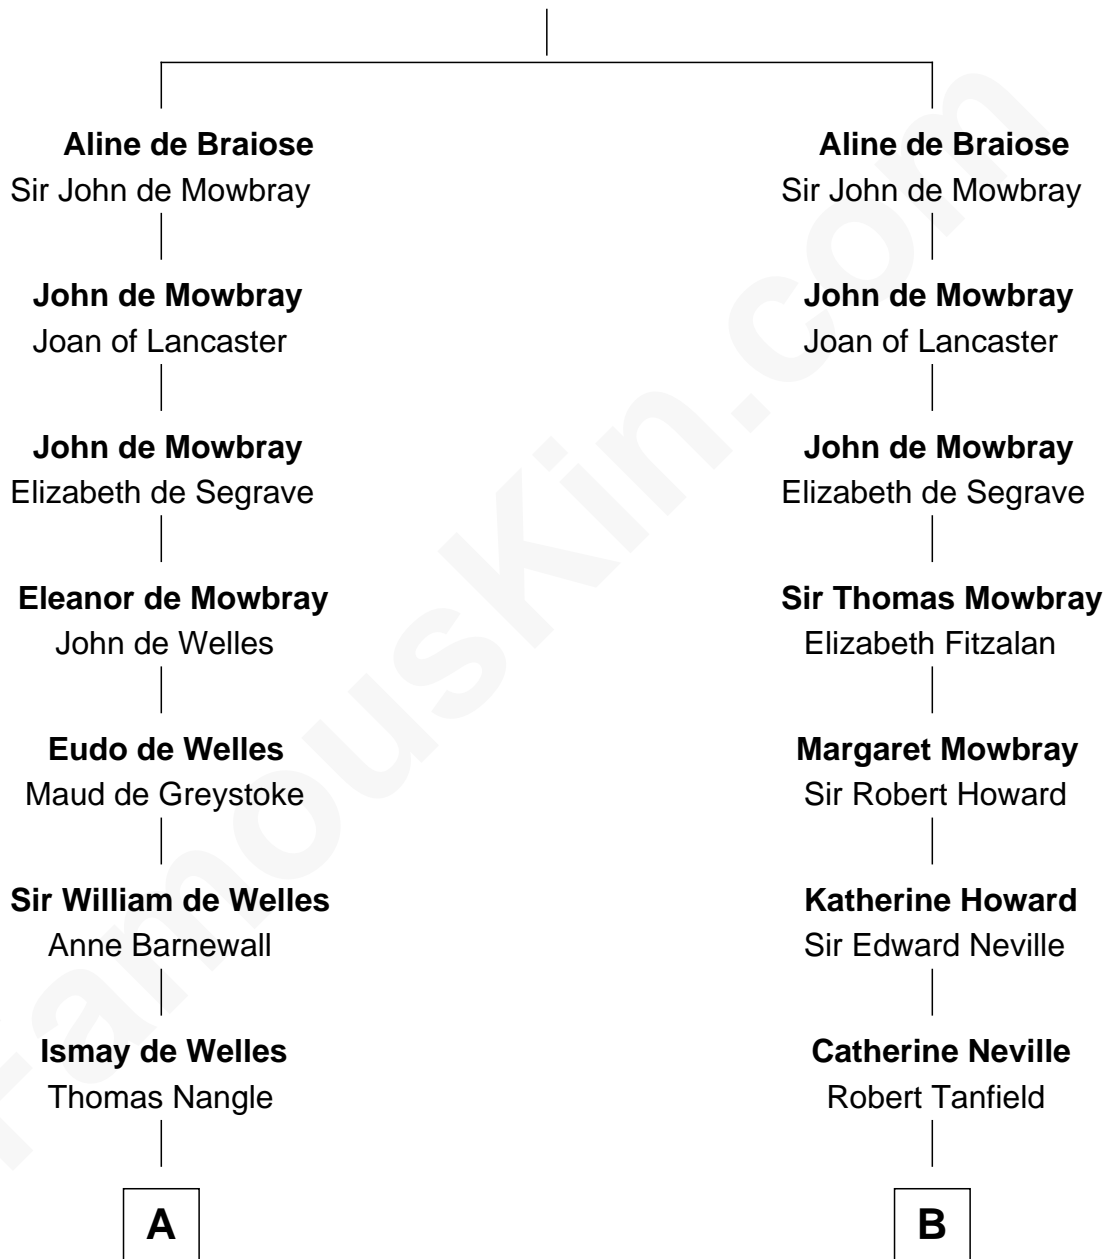

FamousKin.com Relationship Chart of

Queen Elizabeth II

Queen of the United Kingdom

16th cousin 4 times removed of

Thomas Jefferson

3rd U.S. President and Signer of the Declaration of Independence

William de Braiose

C

Rev. Charles William Cavendish-Bentinck

Caroline Louisa Burnaby

Cecilia Nina Cavendish-Bentinck

Claude George Bowes-Lyon

Elizabeth Bowes-Lyon

George VI, King of the United Kingdom

Queen Elizabeth II

Queen of the United Kingdom

FamousKin.com