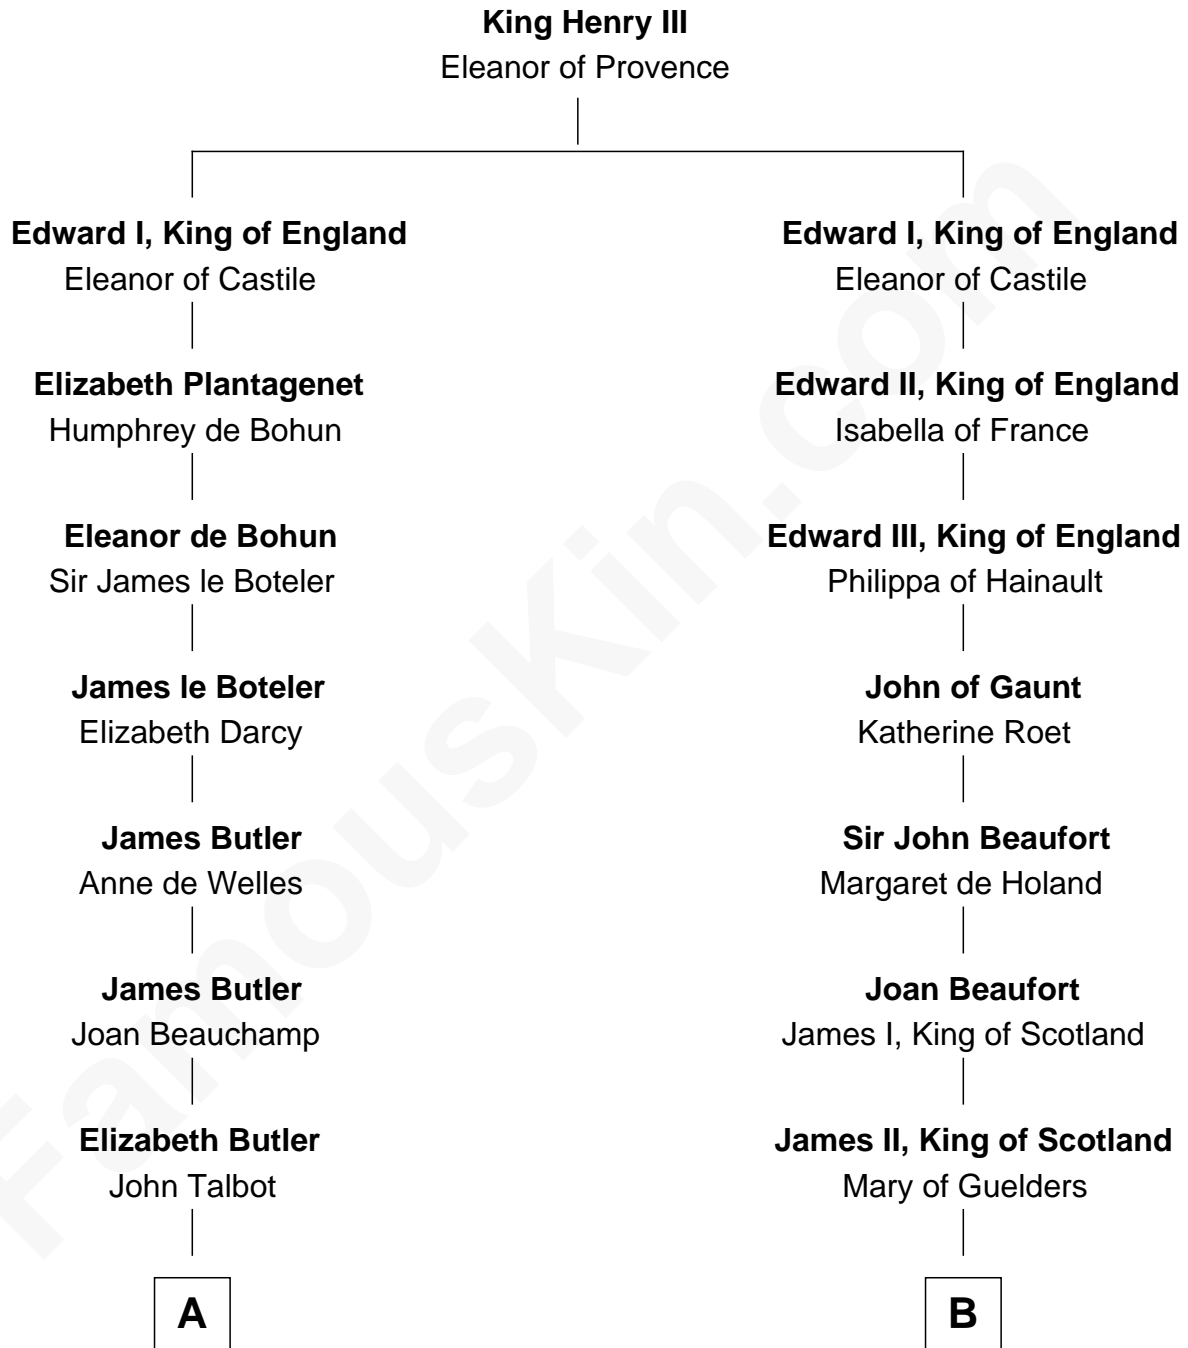

FamousKin.com Relationship Chart of

Queen Elizabeth II

Queen of the United Kingdom

18th cousin 3 times removed of

Alexander Hamilton

1st U.S. Secretary of the Treasury

C

Thomas George Lyon-Bowes

Charlotte Grimstead

Claude Bowes-Lyon

Frances Dora Smith

Claude George Bowes-Lyon

Cecilia Nina Cavendish-Bentinck

Elizabeth Bowes-Lyon

George VI, King of the United Kingdom

Queen Elizabeth II