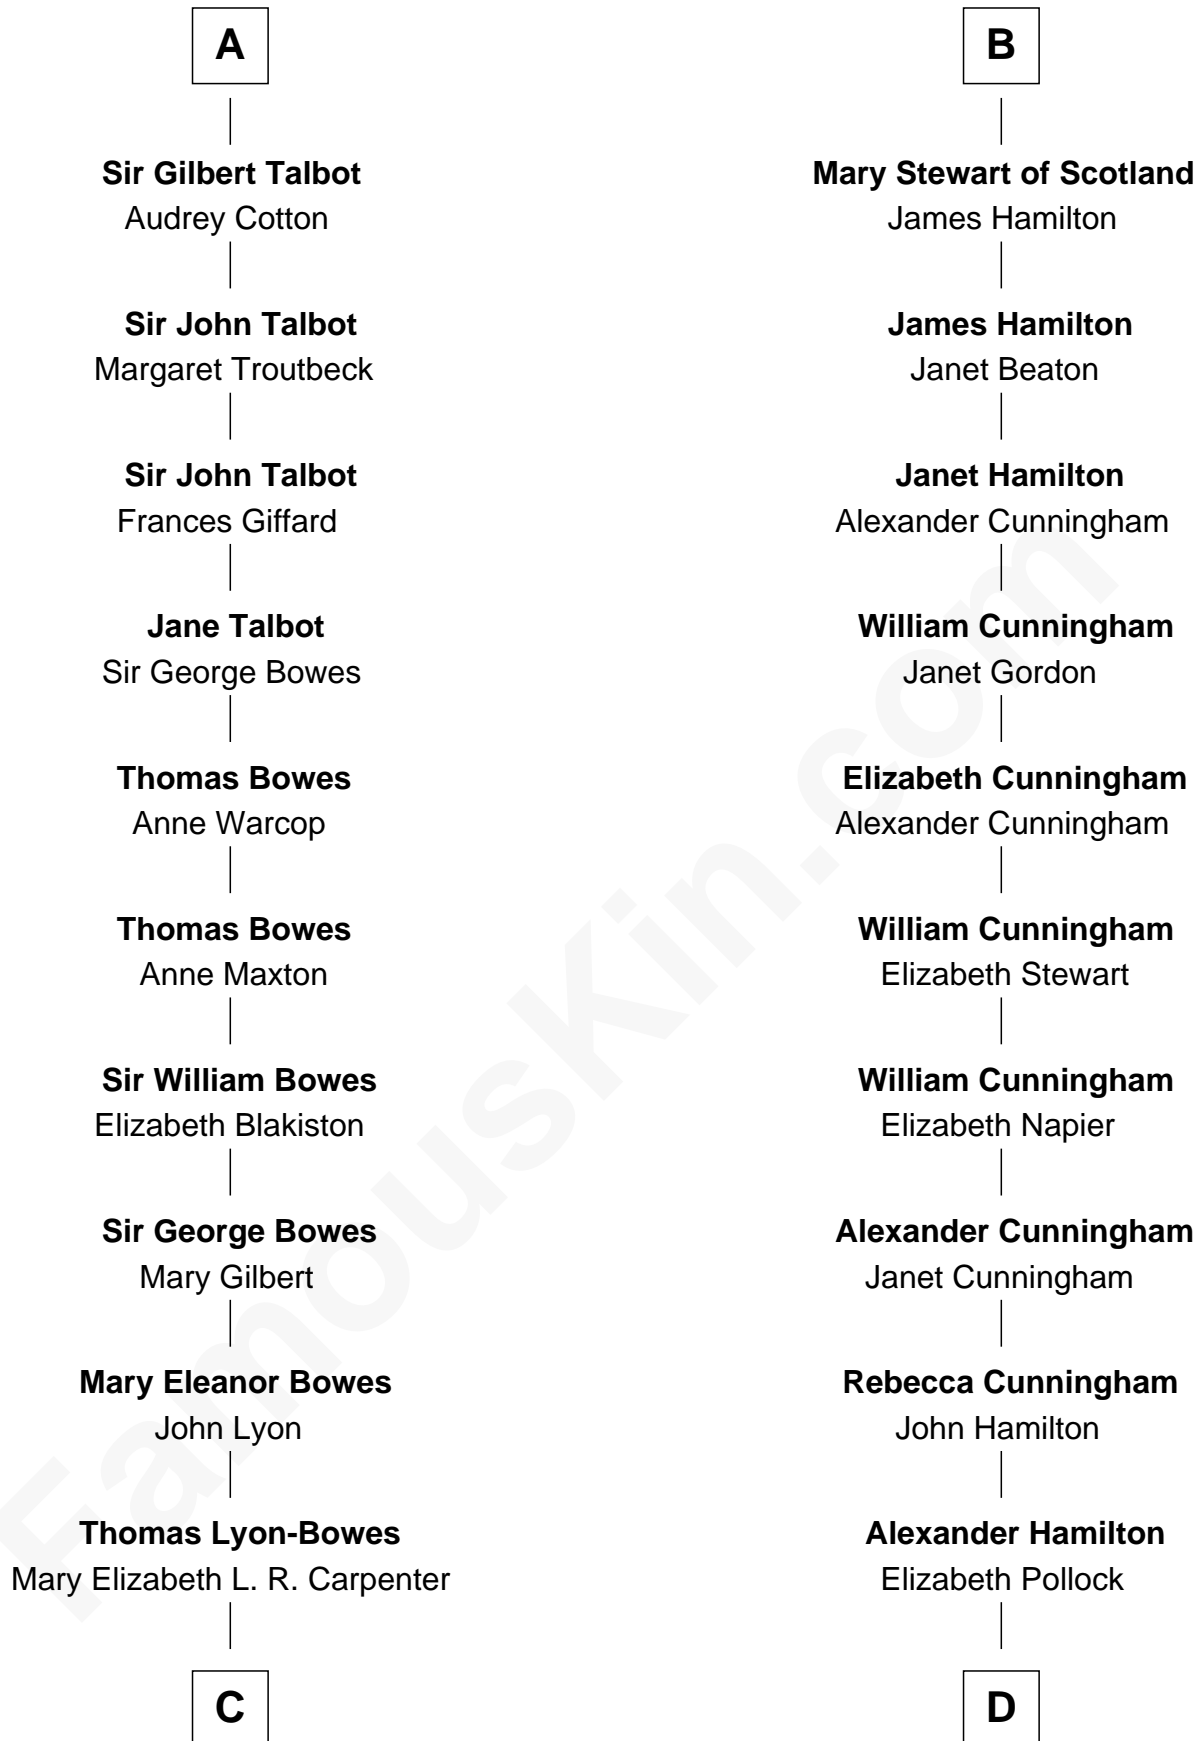

FamousKin.com Relationship Chart of

Queen Elizabeth II

Queen of the United Kingdom

18th cousin 3 times removed of

Alexander Hamilton

1st U.S. Secretary of the Treasury

C

Thomas George Lyon-Bowes

Charlotte Grimstead

Claude Bowes-Lyon

Frances Dora Smith

Claude George Bowes-Lyon

Cecilia Nina Cavendish-Bentinck

Elizabeth Bowes-Lyon

George VI, King of the United Kingdom

Queen Elizabeth II