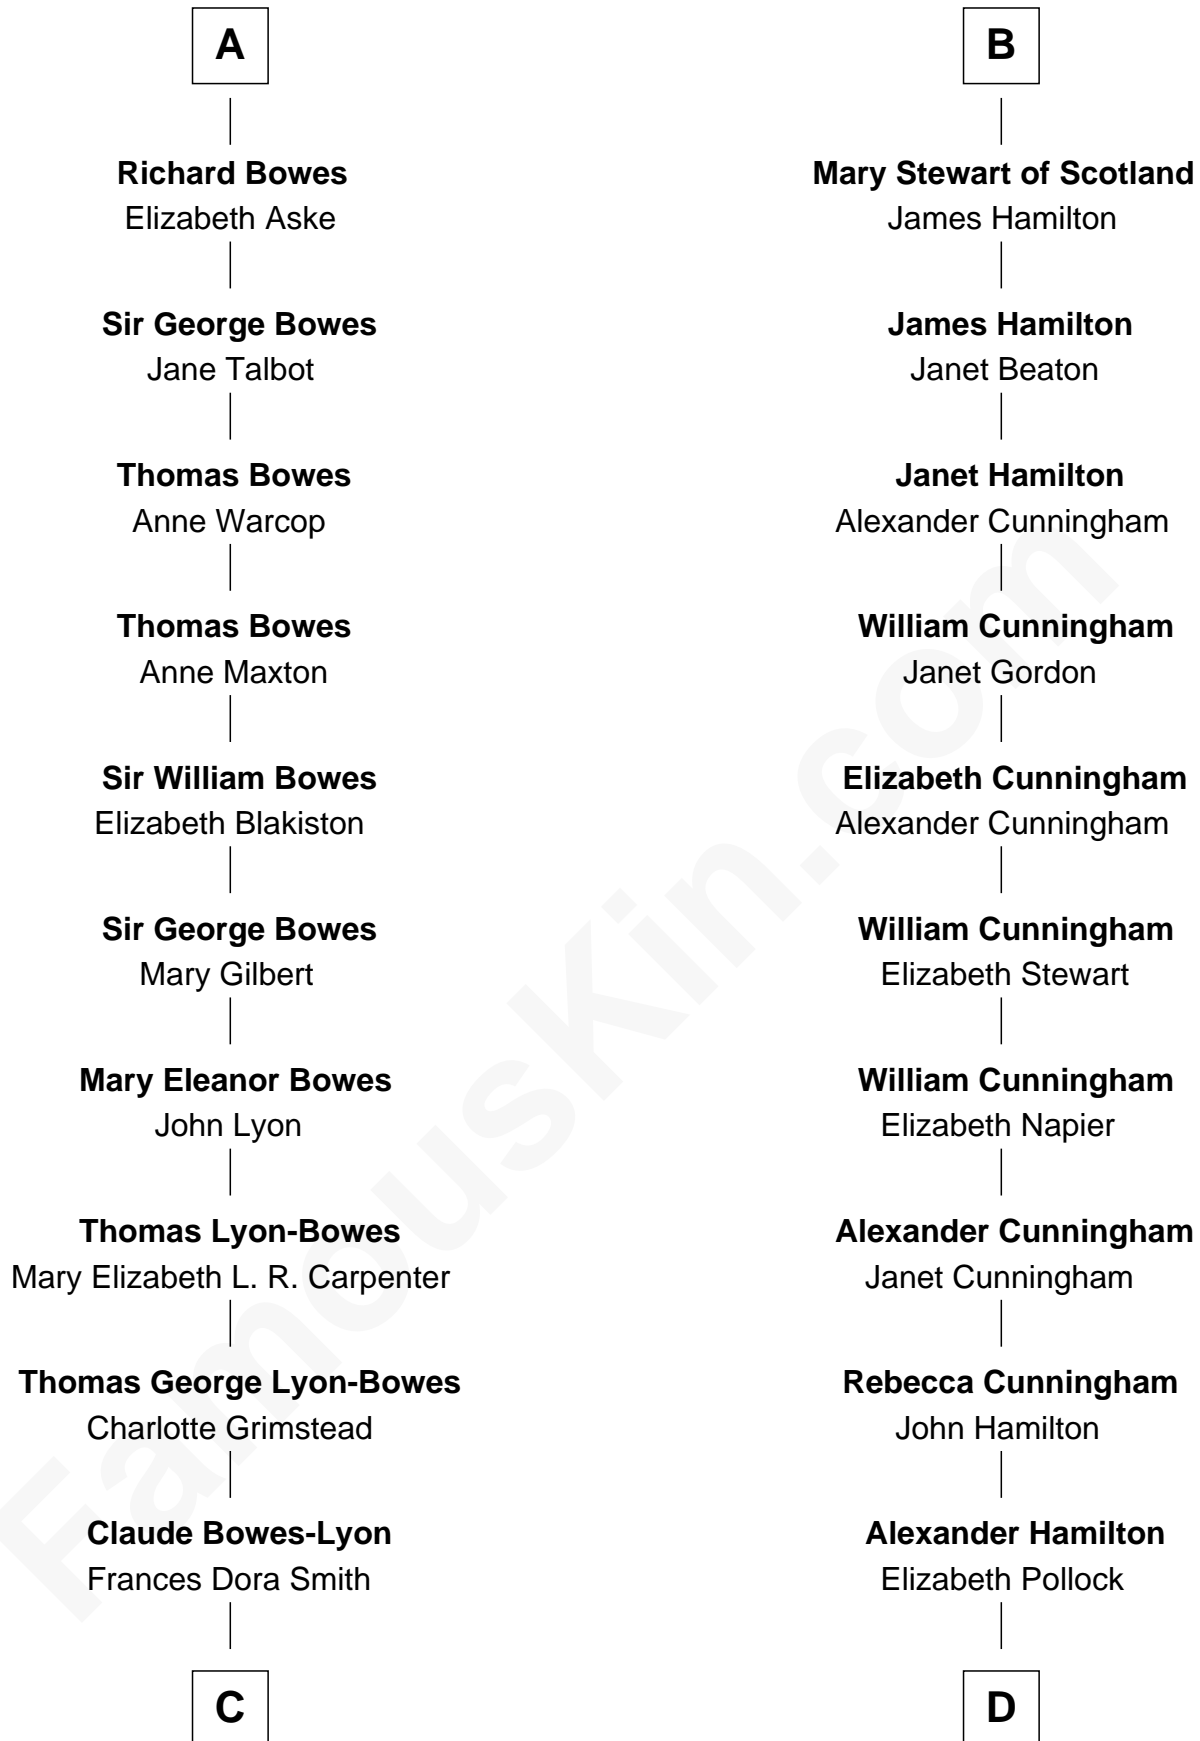

FamousKin.com Relationship Chart of

Queen Elizabeth II

Queen of the United Kingdom

18th cousin 1 time removed of

Alexander Hamilton

1st U.S. Secretary of the Treasury

C

Claude George Bowes-Lyon
Cecilia Nina Cavendish-Bentinck

Elizabeth Bowes-Lyon
George VI, King of the United Kingdom

Queen Elizabeth II
Queen of the United Kingdom

D

James A. Hamilton
Rachel Fawcett

Alexander Hamilton
1st U.S. Secretary of the Treasury

FamousKin.com