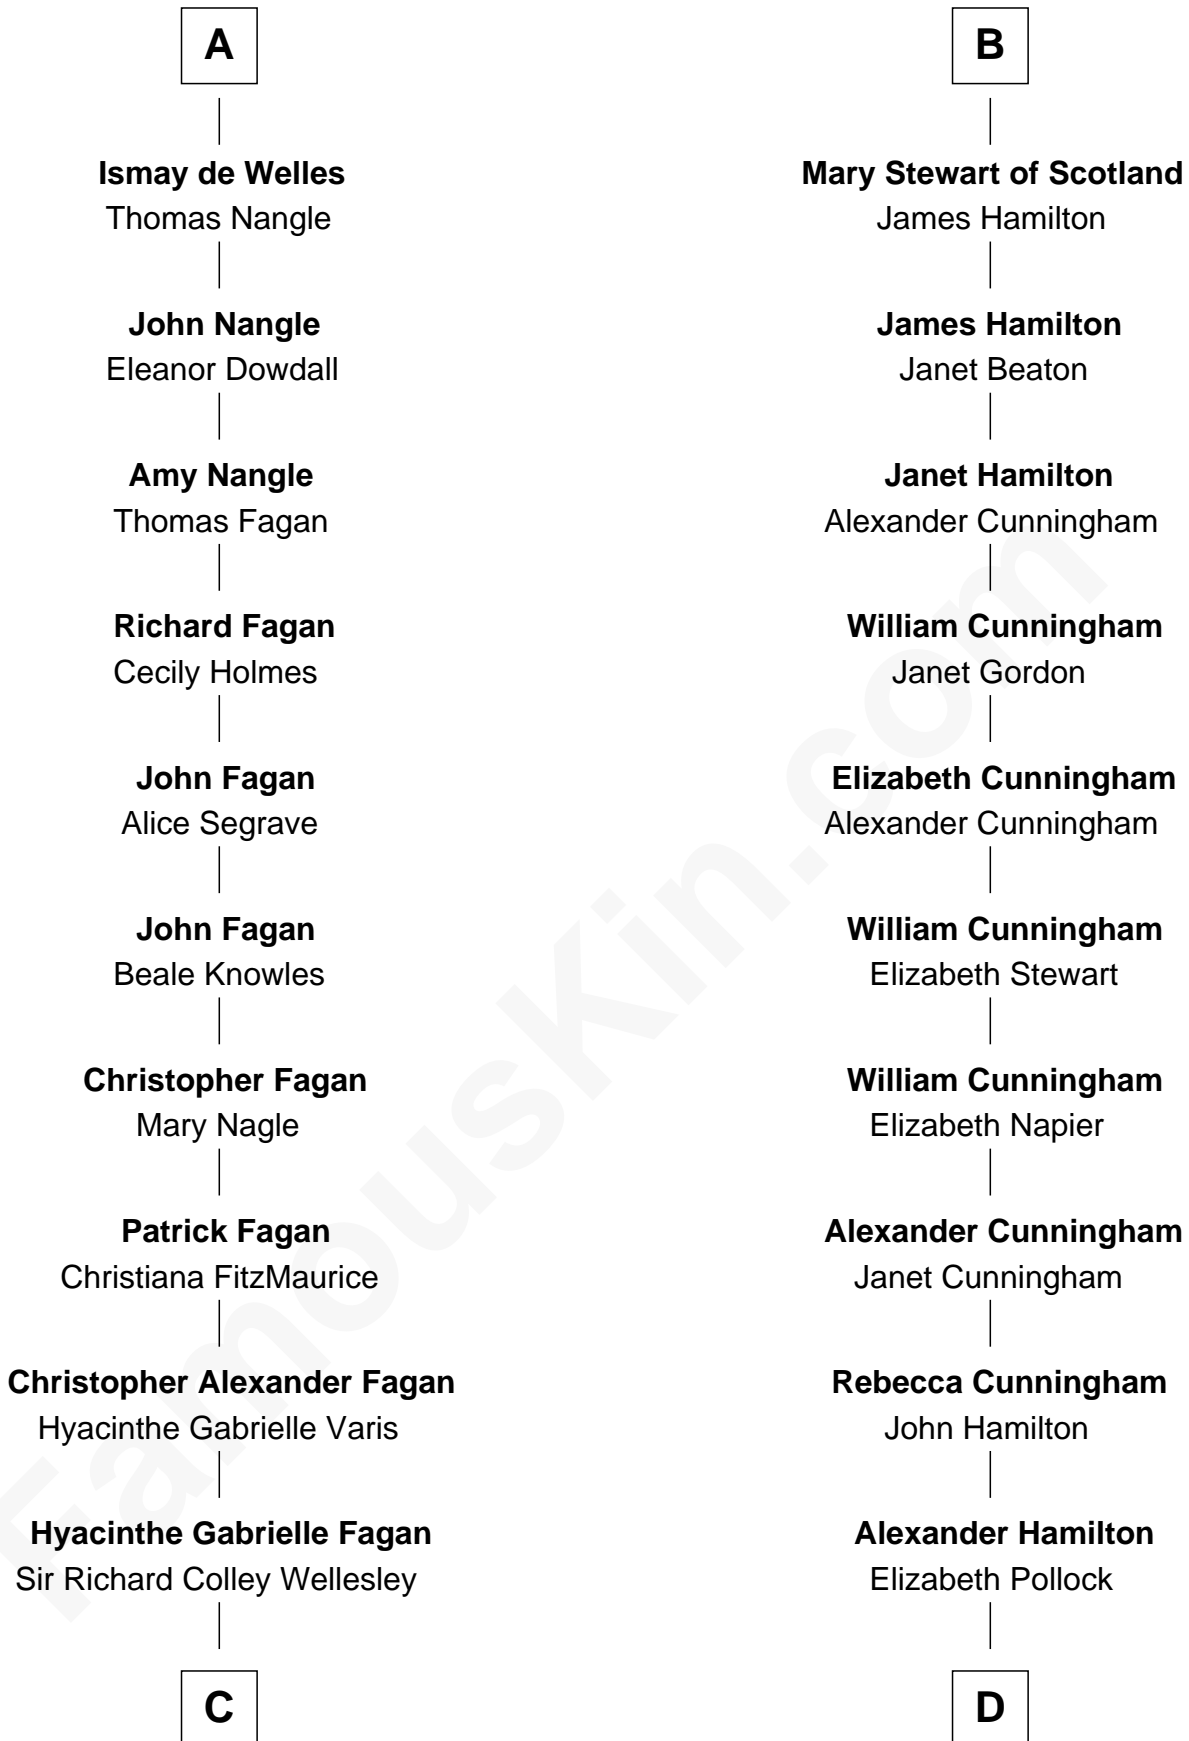

FamousKin.com Relationship Chart of

Queen Elizabeth II

Queen of the United Kingdom

18th cousin 3 times removed of

Alexander Hamilton

1st U.S. Secretary of the Treasury

Philip III, King of France

*with wife
Maria of Brabant*

*with wife
Isabella of Aragon*

Margaret of France
Edward I, King of England

King Philip IV of France
Joan of Navarre

Thomas of Brotherton
Alice de Hales

Isabella of France
Edward II, King of England

Margaret Plantagenet
John de Segrave

Edward III, King of England
Philippa of Hainault

Elizabeth de Segrave
John de Mowbray

John of Gaunt
Katherine Roet

Eleanor de Mowbray
John de Welles

Sir John Beaufort
Margaret de Holand

Eudo de Welles
Maud de Greystoke

Joan Beaufort
James I, King of Scotland

Sir William de Welles
Anne Barnewall

James II, King of Scotland
Mary of Guelders

A

B

C

Anne Wellesley

Charles Augustus Cavendish-Bentinck