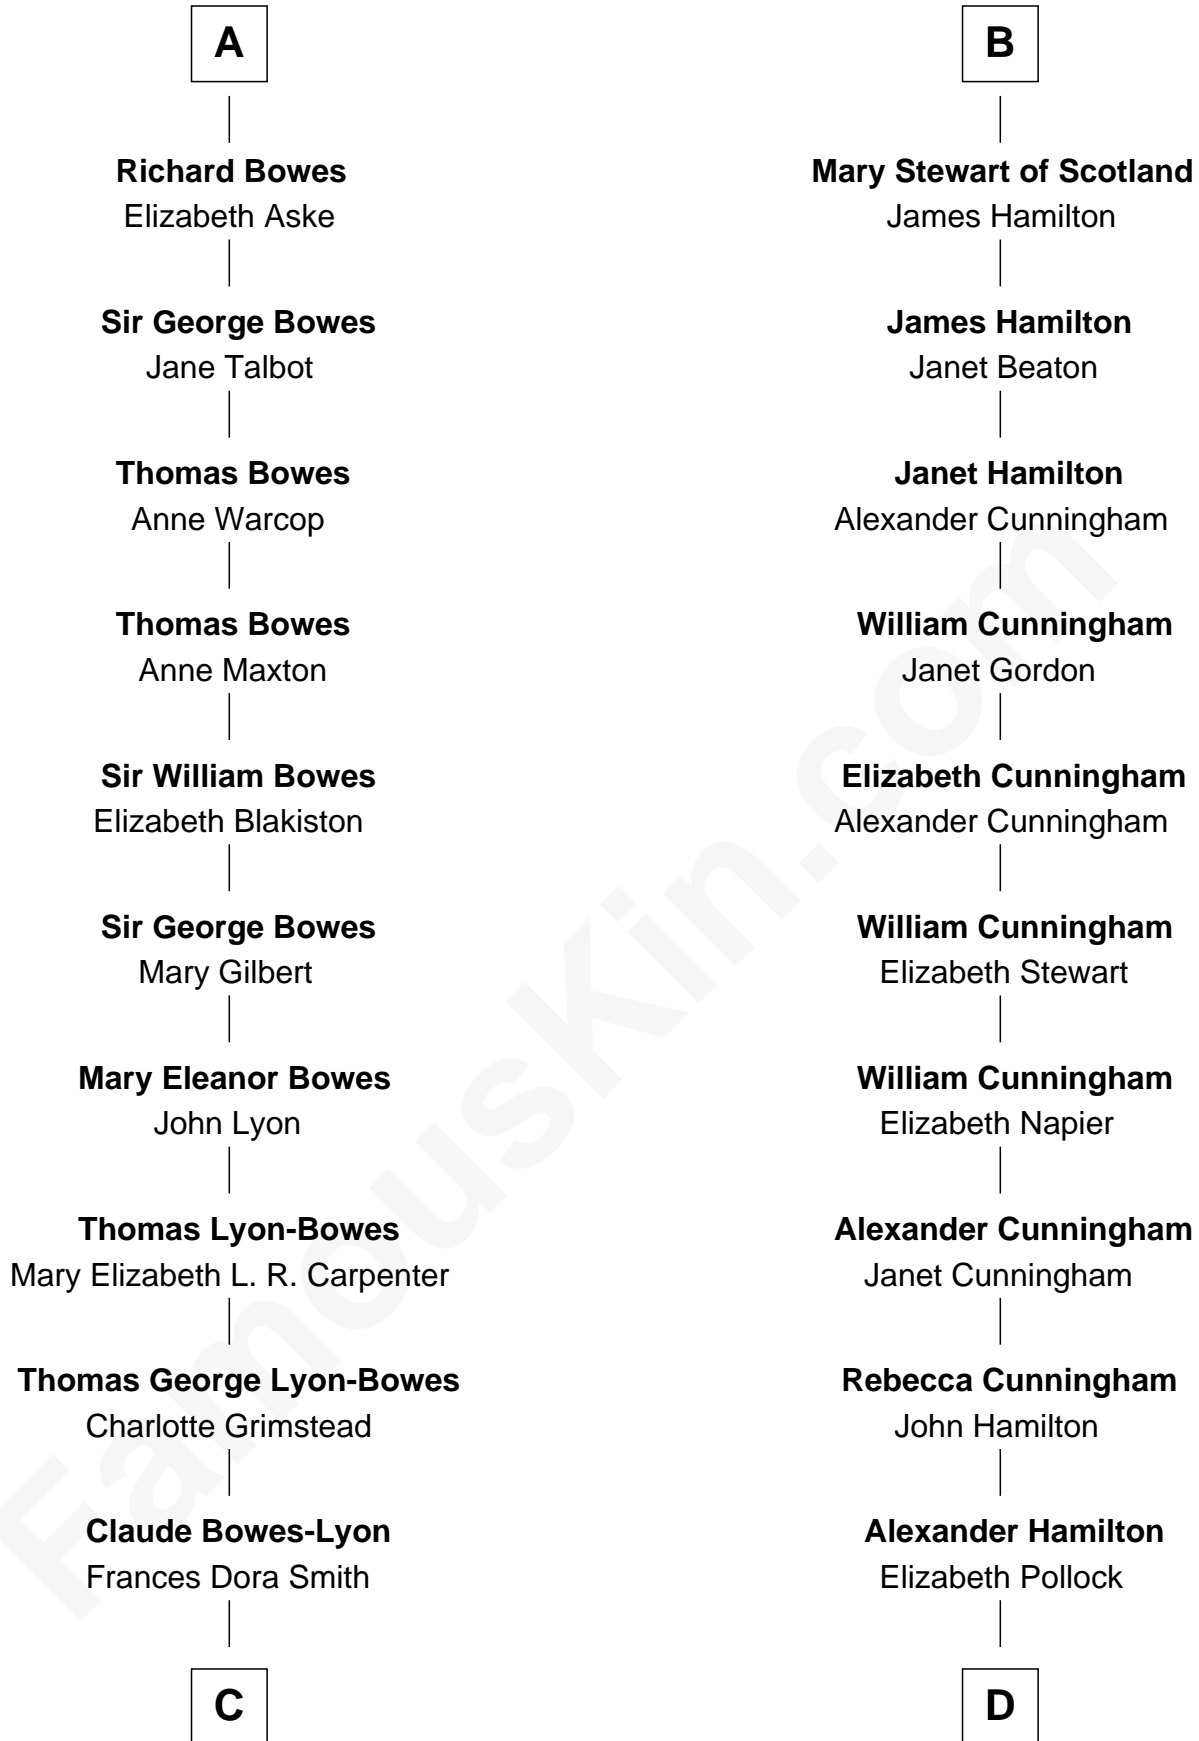

FamousKin.com Relationship Chart of

Queen Elizabeth II

Queen of the United Kingdom

18th cousin 1 time removed of

Alexander Hamilton

1st U.S. Secretary of the Treasury

C

Claude George Bowes-Lyon
Cecilia Nina Cavendish-Bentinck

Elizabeth Bowes-Lyon
George VI, King of the United Kingdom

Queen Elizabeth II
Queen of the United Kingdom

D

James A. Hamilton
Rachel Fawcett

Alexander Hamilton
1st U.S. Secretary of the Treasury

FamousKin.com