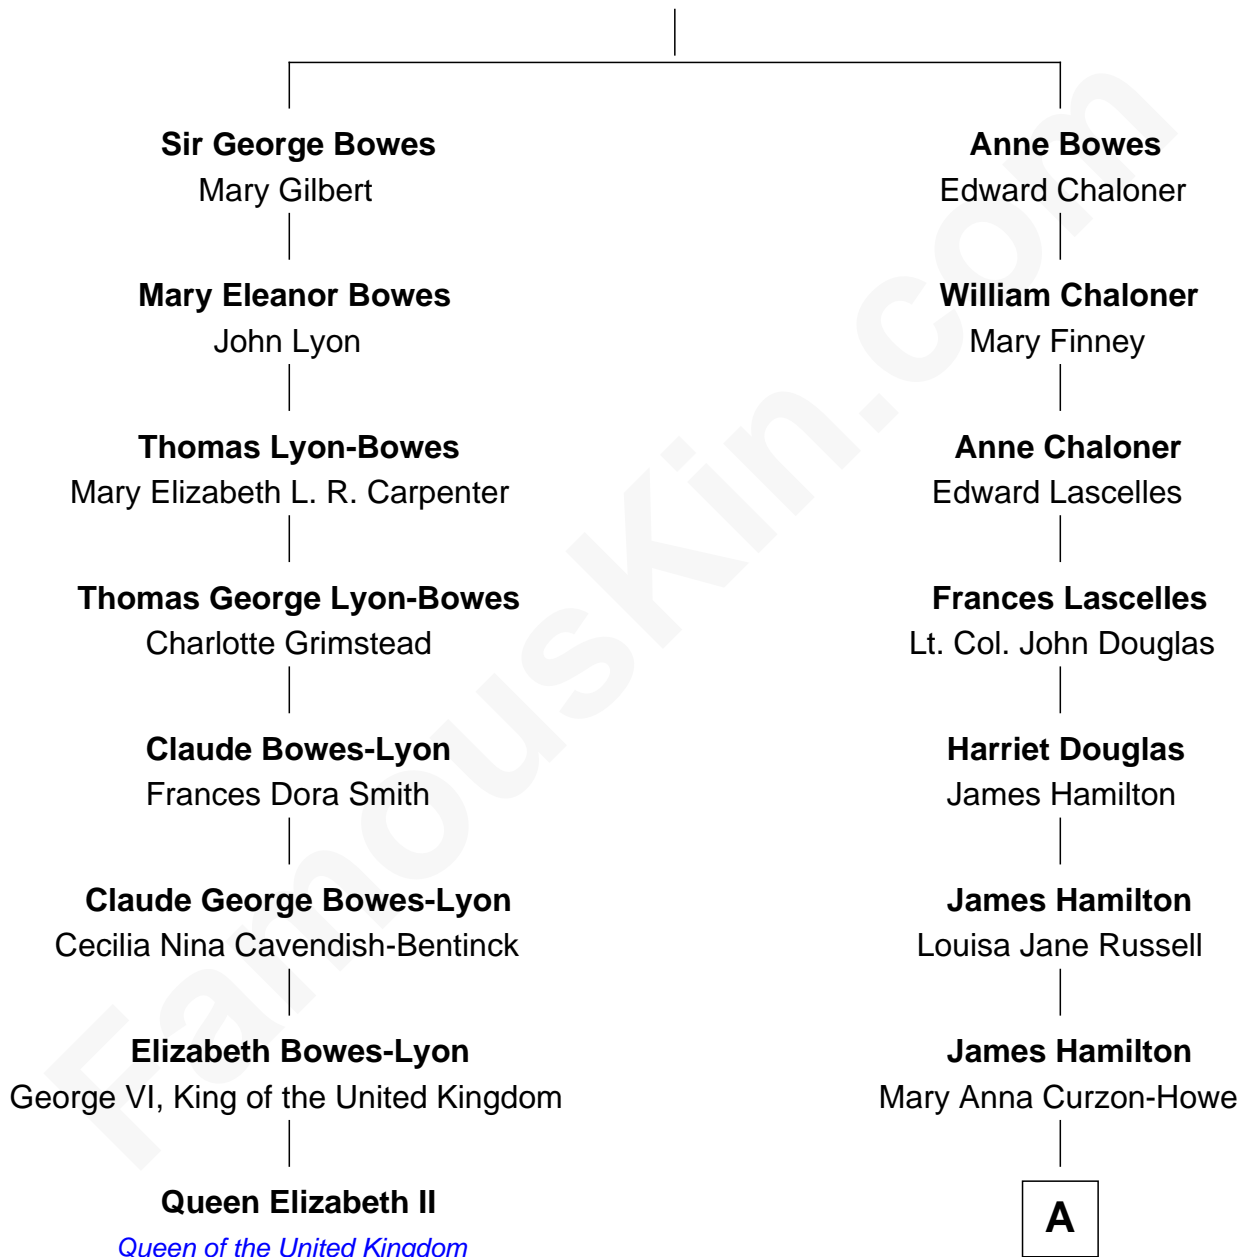

FamousKin.com

Relationship Chart of

Queen Elizabeth II

Queen of the United Kingdom

7th cousin 3 times removed of

Princess Diana

Princess of Wales

Sir William Bowes

Elizabeth Blakiston

A

James Albert Edward Hamilton
Rosalind Cecilia Caroline Bingham

Cynthia Elinor Beatrix Hamilton
Albert Edward John Spencer

Edward John Spencer
Frances Ruth Burke Roche

Princess Diana
Princess of Wales