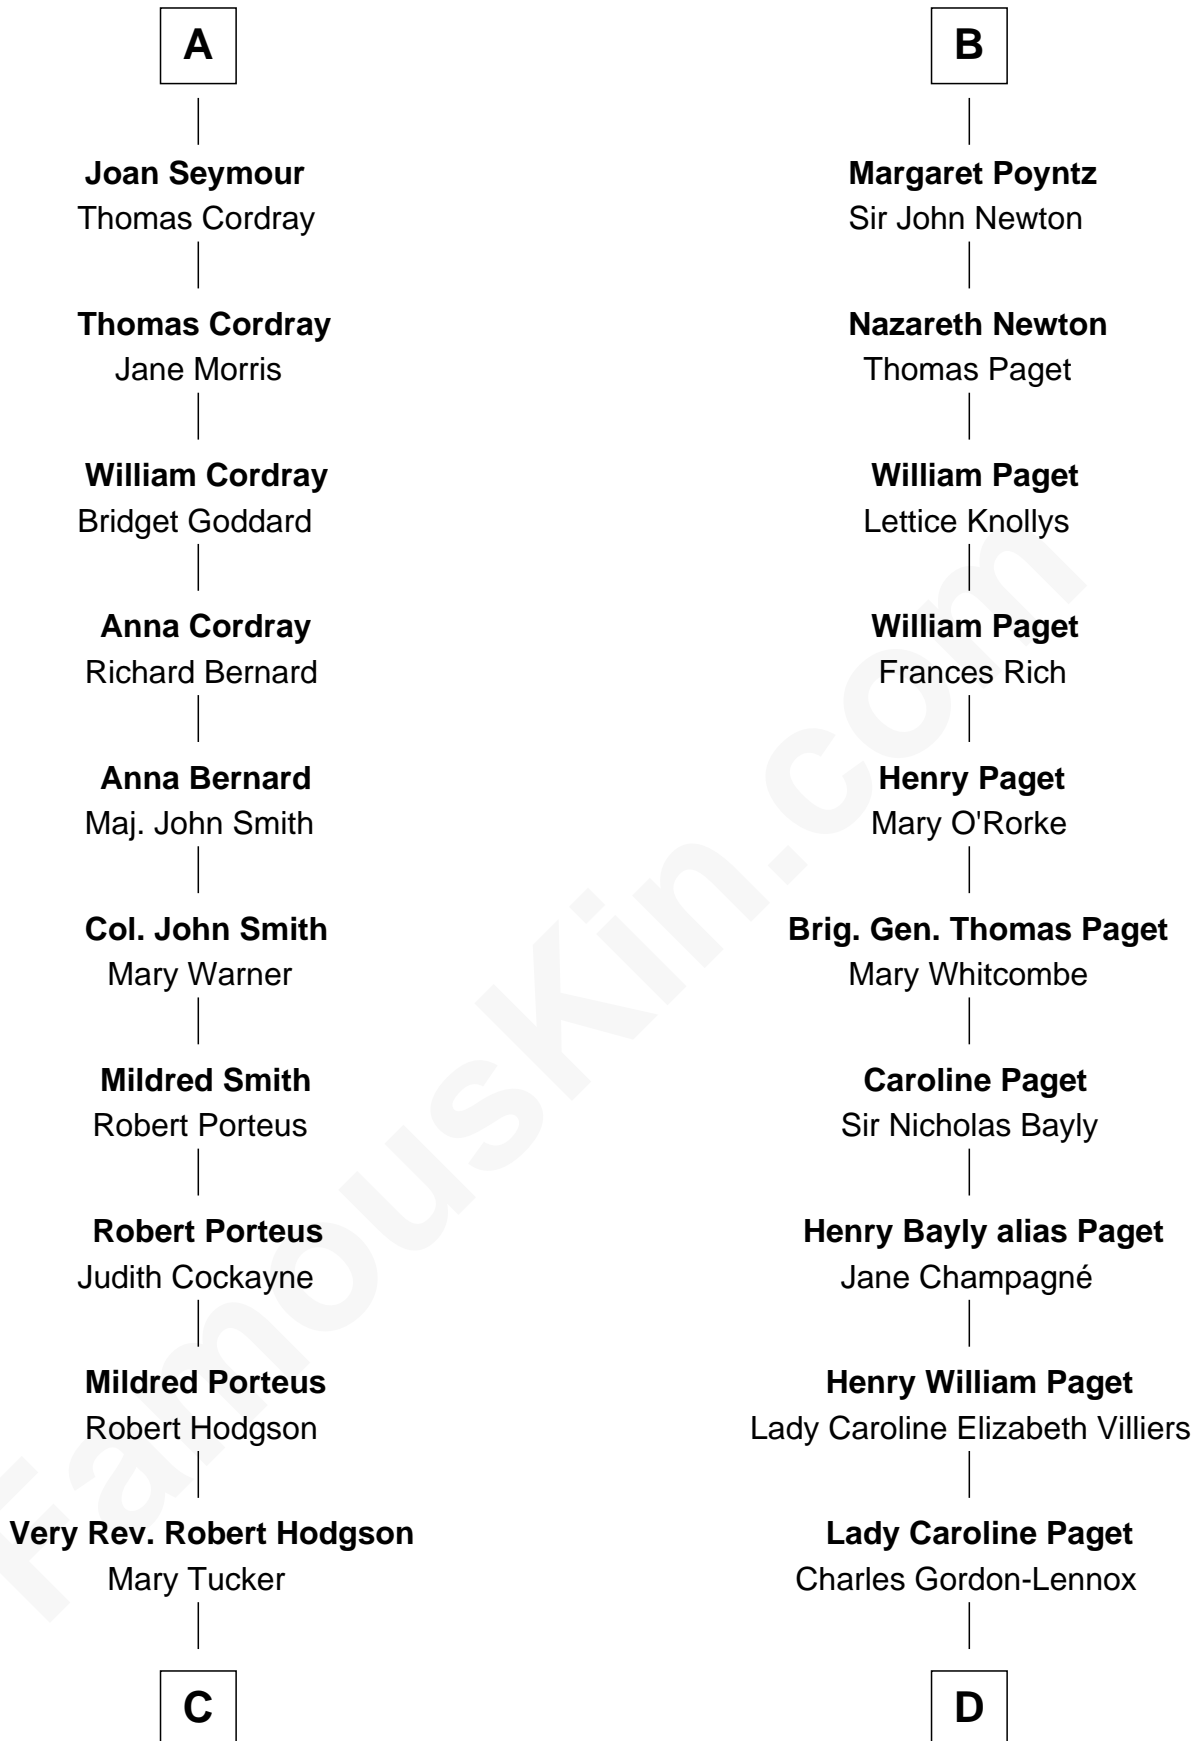

FamousKin.com Relationship Chart of

Queen Elizabeth II

Queen of the United Kingdom

21st cousin of

Princess Diana

Princess of Wales

Sir Hugh de Courtenay

Eleanor le Despencer

George VI, King of the United Kingdom

Queen Elizabeth II

Queen of the United Kingdom

D

Cecilia Catherine Gordon-Lennox

Charles George Bingham

Rosalind Cecilia Caroline Bingham

James Albert Edward Hamilton