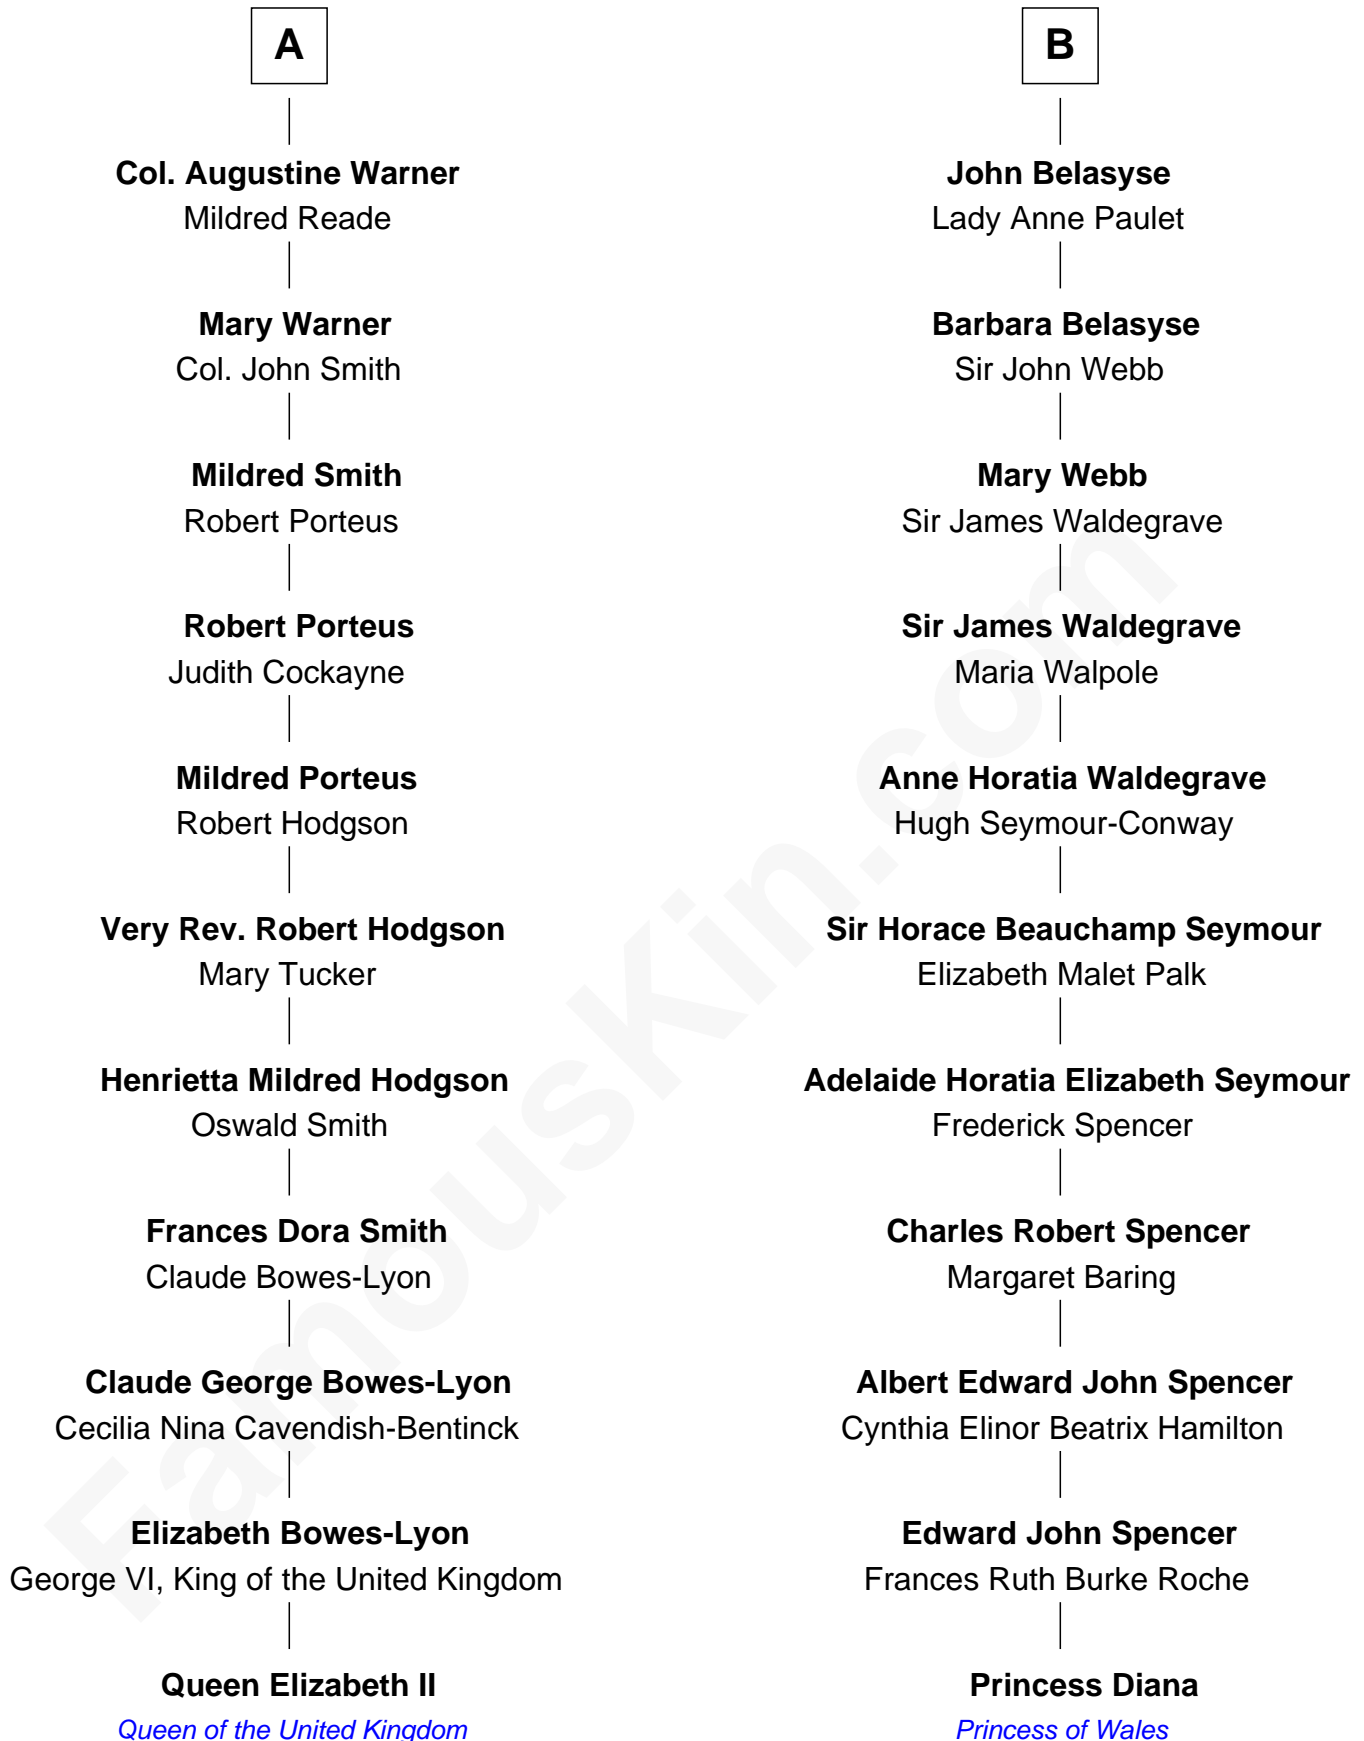

FamousKin.com Relationship Chart of

Queen Elizabeth II

Queen of the United Kingdom

17th cousin of

Princess Diana

Princess of Wales

Richard Sherburne

Alice Hamerton

Elizabeth II photo by [Eric Draper](#)