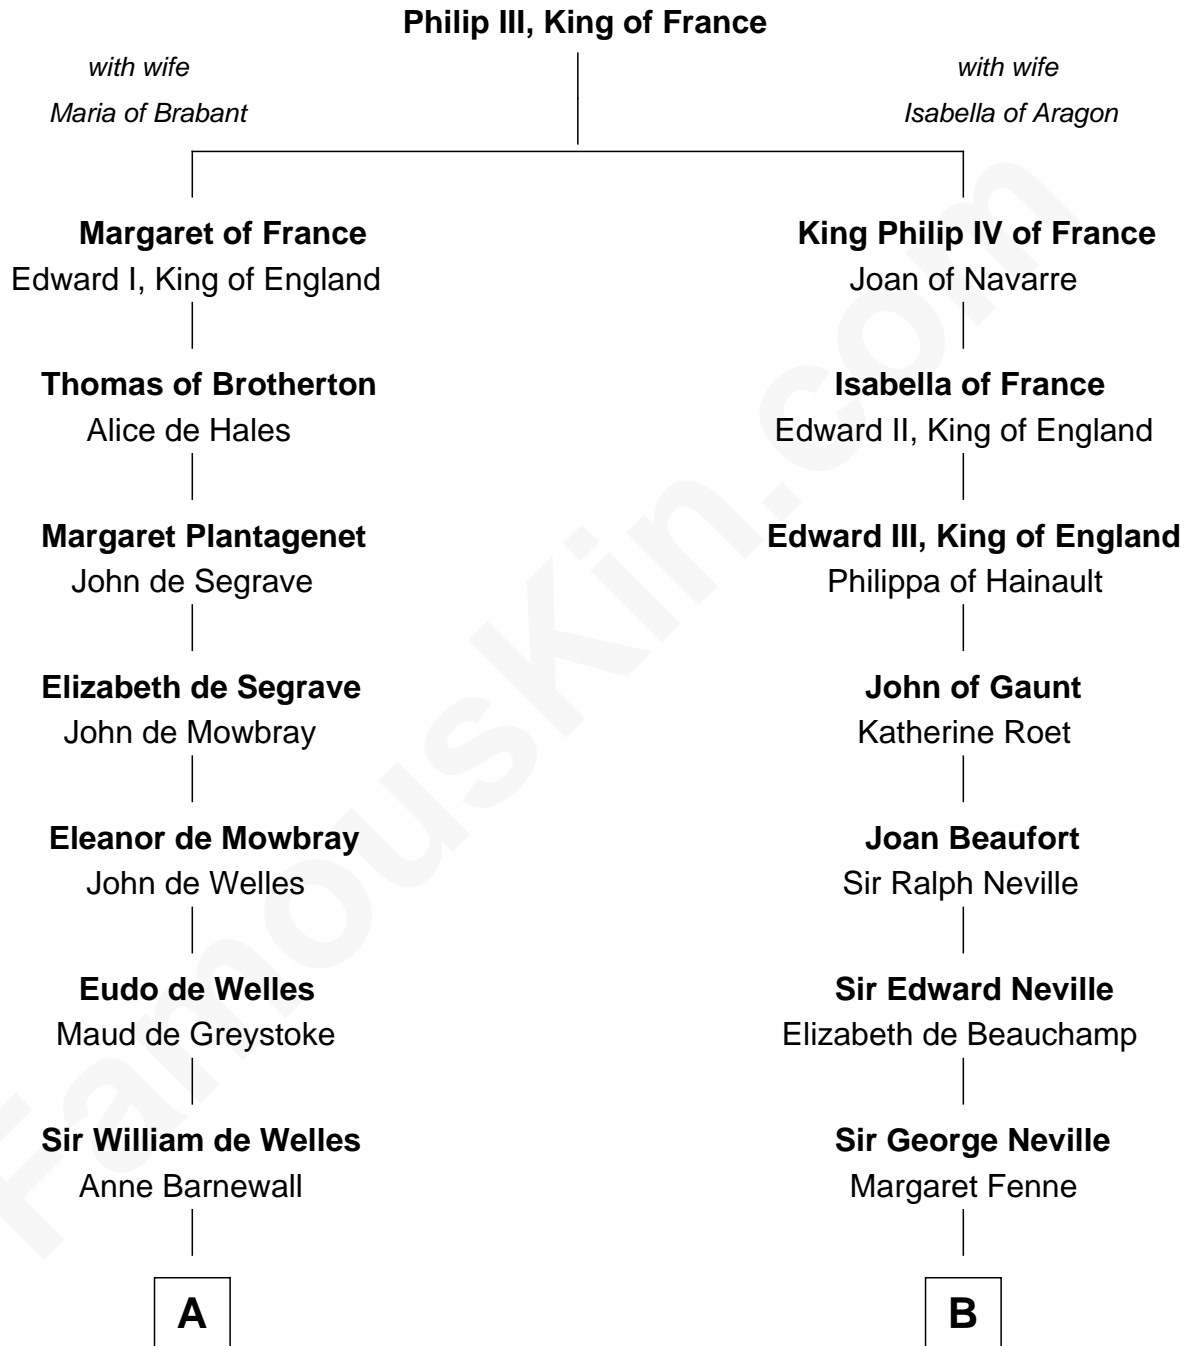

FamousKin.com Relationship Chart of

Queen Elizabeth II

Queen of the United Kingdom

21st cousin of

Princess Diana

Princess of Wales

C

Anne Wellesley

Charles Augustus Cavendish-Bentinck

Rev. Charles William Cavendish-Bentinck

Caroline Louisa Burnaby

Cecilia Nina Cavendish-Bentinck

Claude George Bowes-Lyon

Elizabeth Bowes-Lyon

George VI, King of the United Kingdom

Queen Elizabeth II

Queen of the United Kingdom

D

Frederick Spencer

Adelaide Horatia Elizabeth Seymour

Charles Robert Spencer

Margaret Baring

Albert Edward John Spencer