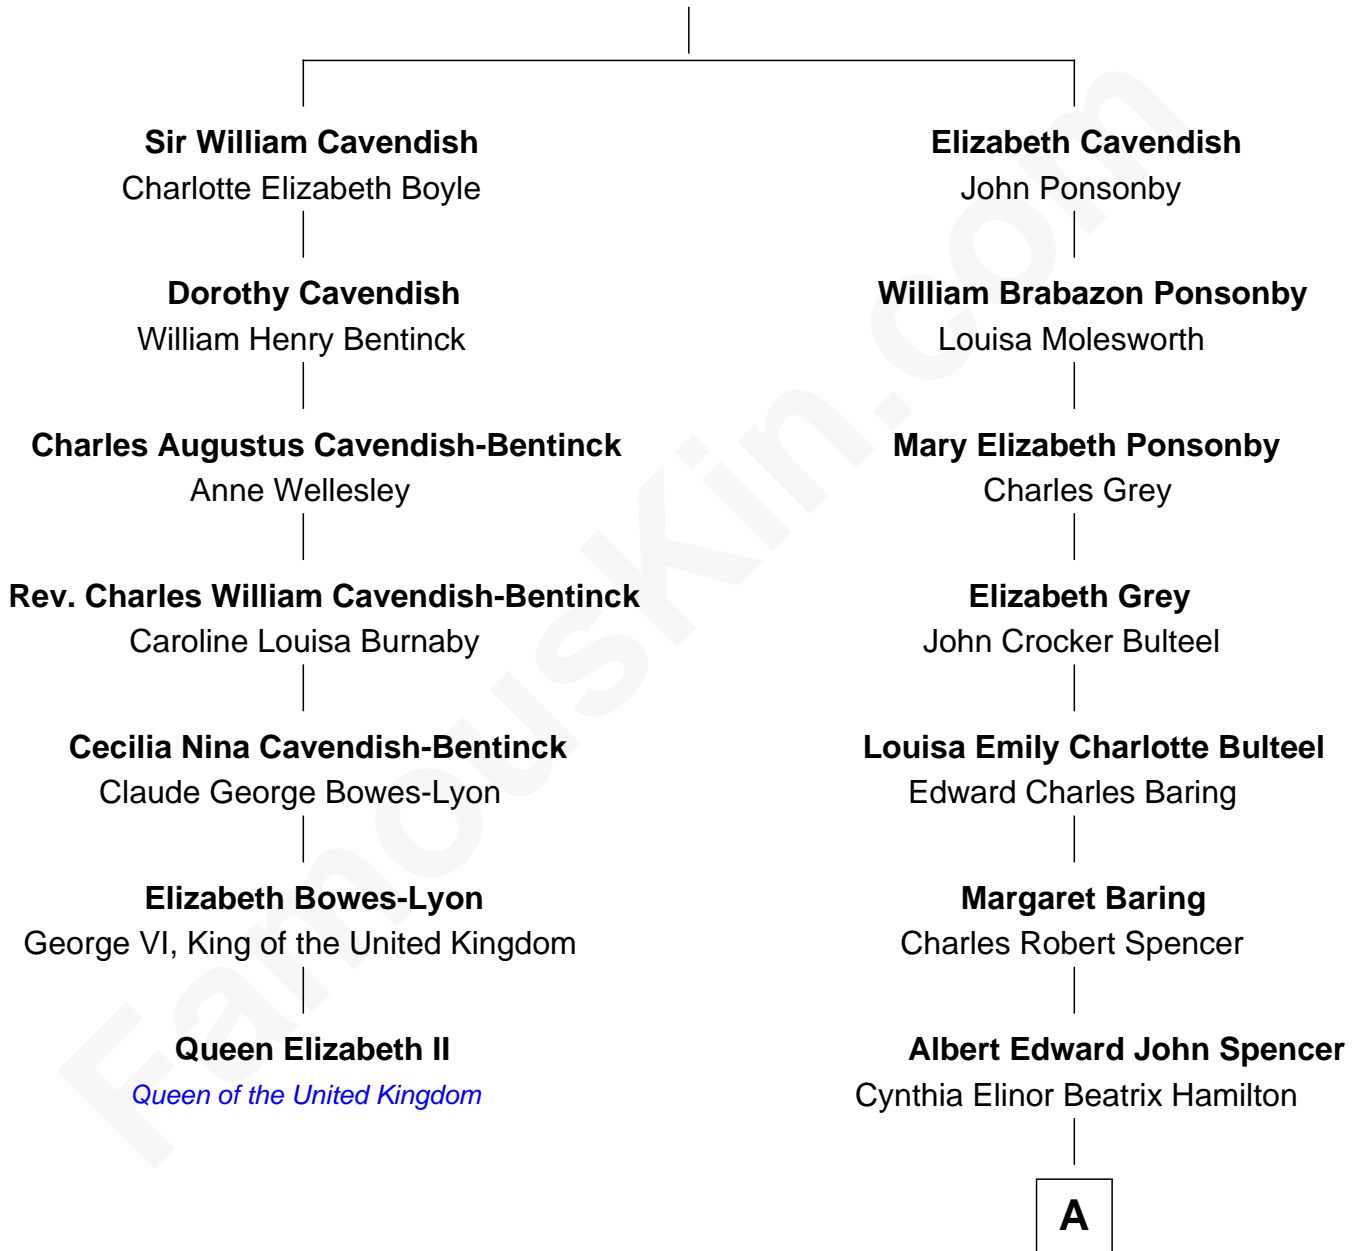

FamousKin.com

Relationship Chart of

Queen Elizabeth II

Queen of the United Kingdom

6th cousin 2 times removed of

Princess Diana

Princess of Wales

Sir William Cavendish

Catherine Hoskins

A

Edward John Spencer
Frances Ruth Burke Roche

Princess Diana
Princess of Wales

FamousKin.com