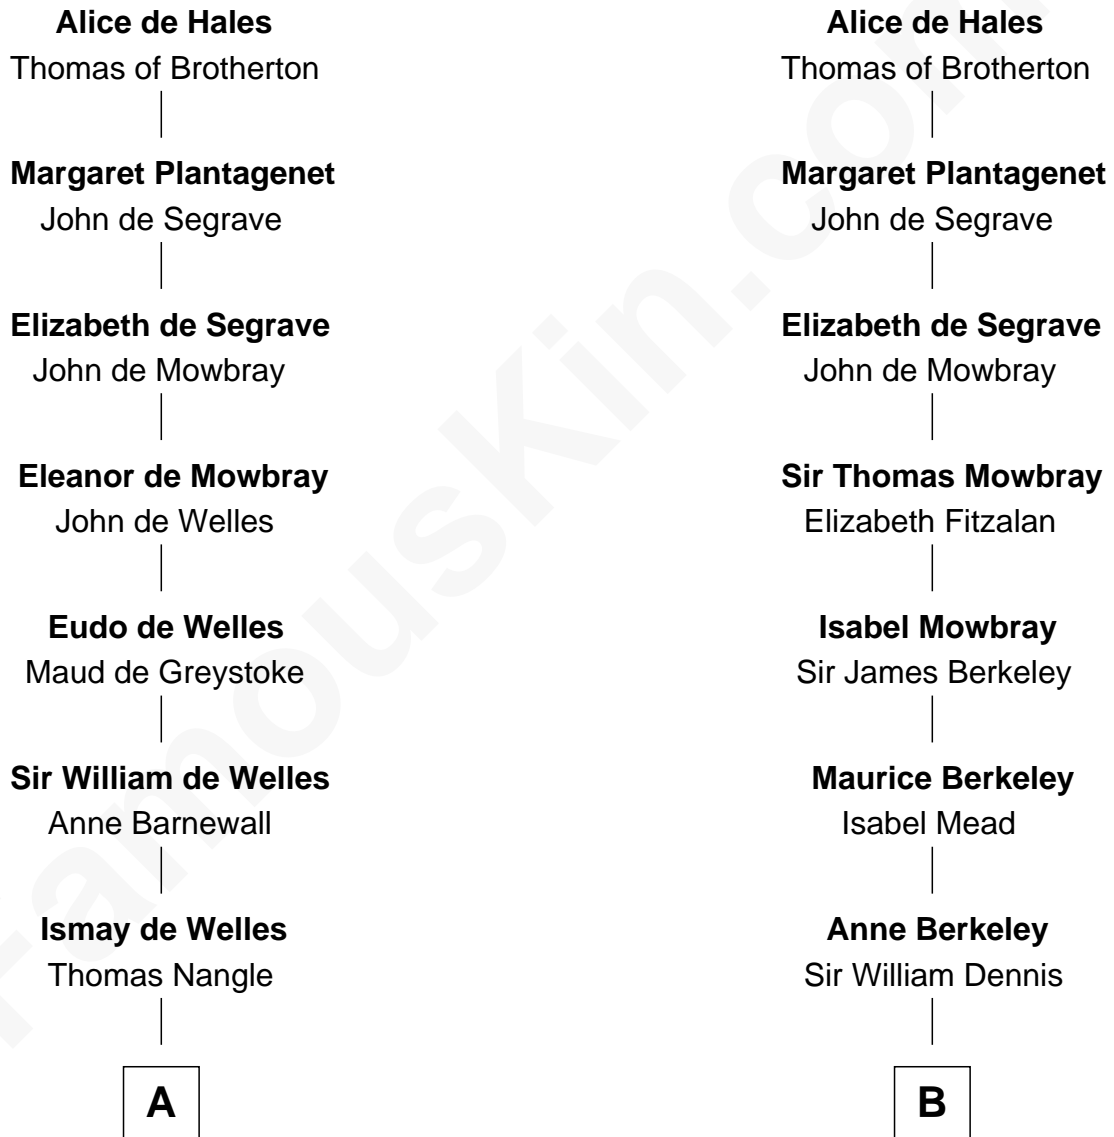

FamousKin.com

Relationship Chart of

Queen Elizabeth II

Queen of the United Kingdom

20th cousin 1 time removed of

Princess Diana

Princess of Wales

Sir Roger de Hales

Alice Skogan

C

Rev. Charles William Cavendish-Bentinck

Caroline Louisa Burnaby

Cecilia Nina Cavendish-Bentinck

Claude George Bowes-Lyon

Elizabeth Bowes-Lyon

George VI, King of the United Kingdom

Queen Elizabeth II

Queen of the United Kingdom

D

Louisa Emily Charlotte Bulteel

Edward Charles Baring

Margaret Baring

Charles Robert Spencer

Albert Edward John Spencer