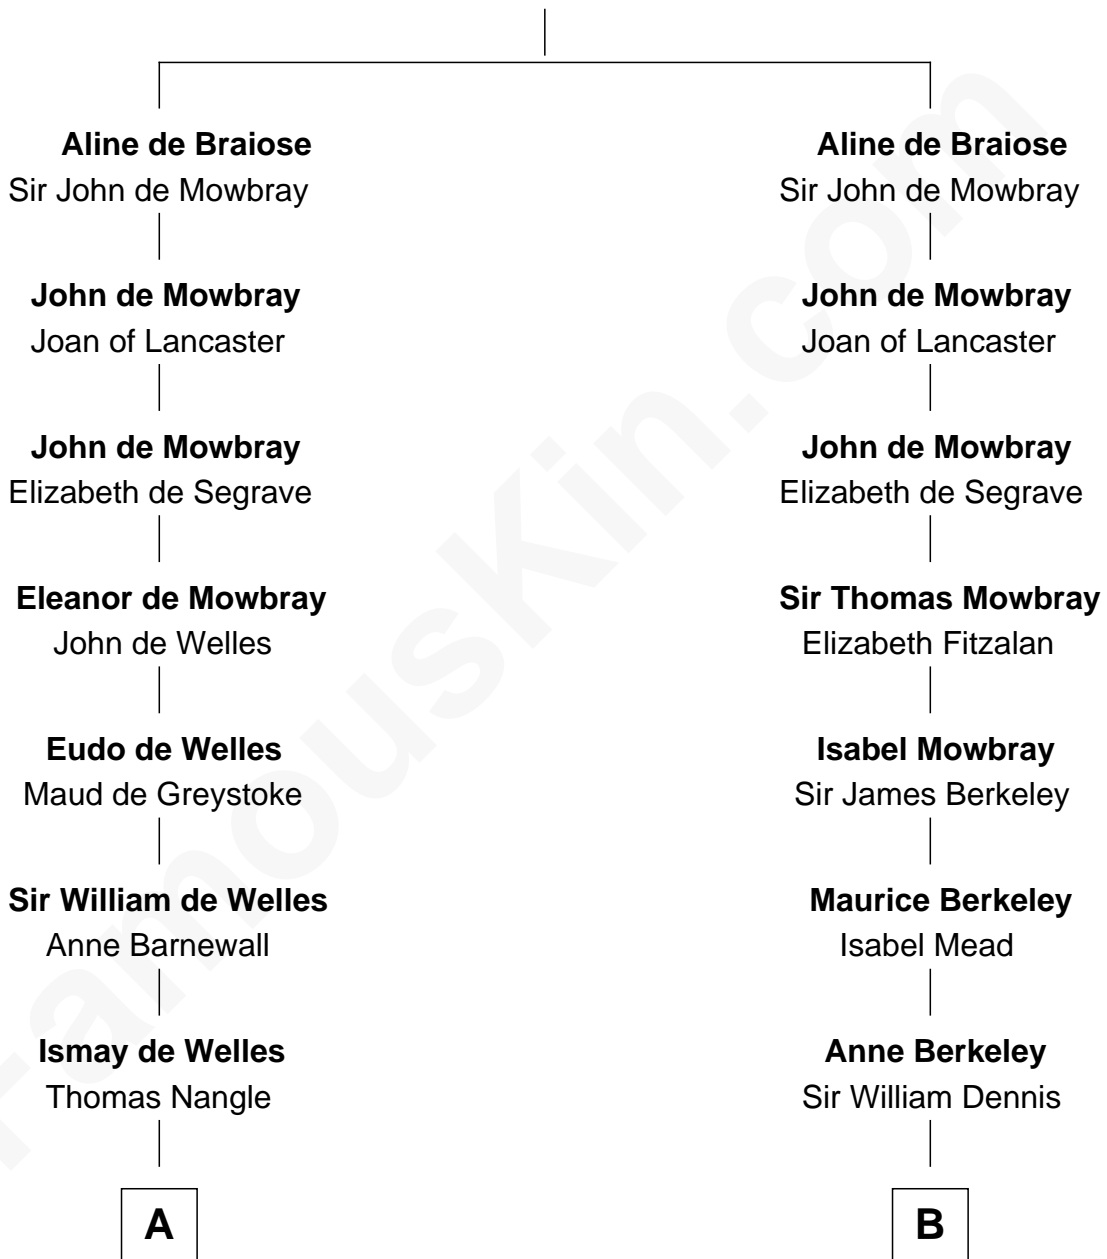

FamousKin.com

Relationship Chart of

Queen Elizabeth II

Queen of the United Kingdom

20th cousin 1 time removed of

Princess Diana

Princess of Wales

William de Braiose

C

Rev. Charles William Cavendish-Bentinck

Caroline Louisa Burnaby

Cecilia Nina Cavendish-Bentinck

Claude George Bowes-Lyon

Elizabeth Bowes-Lyon

George VI, King of the United Kingdom

Queen Elizabeth II

Queen of the United Kingdom

D

Louisa Emily Charlotte Bulteel

Edward Charles Baring

Margaret Baring

Charles Robert Spencer

Albert Edward John Spencer

Cynthia Elinor Beatrix Hamilton