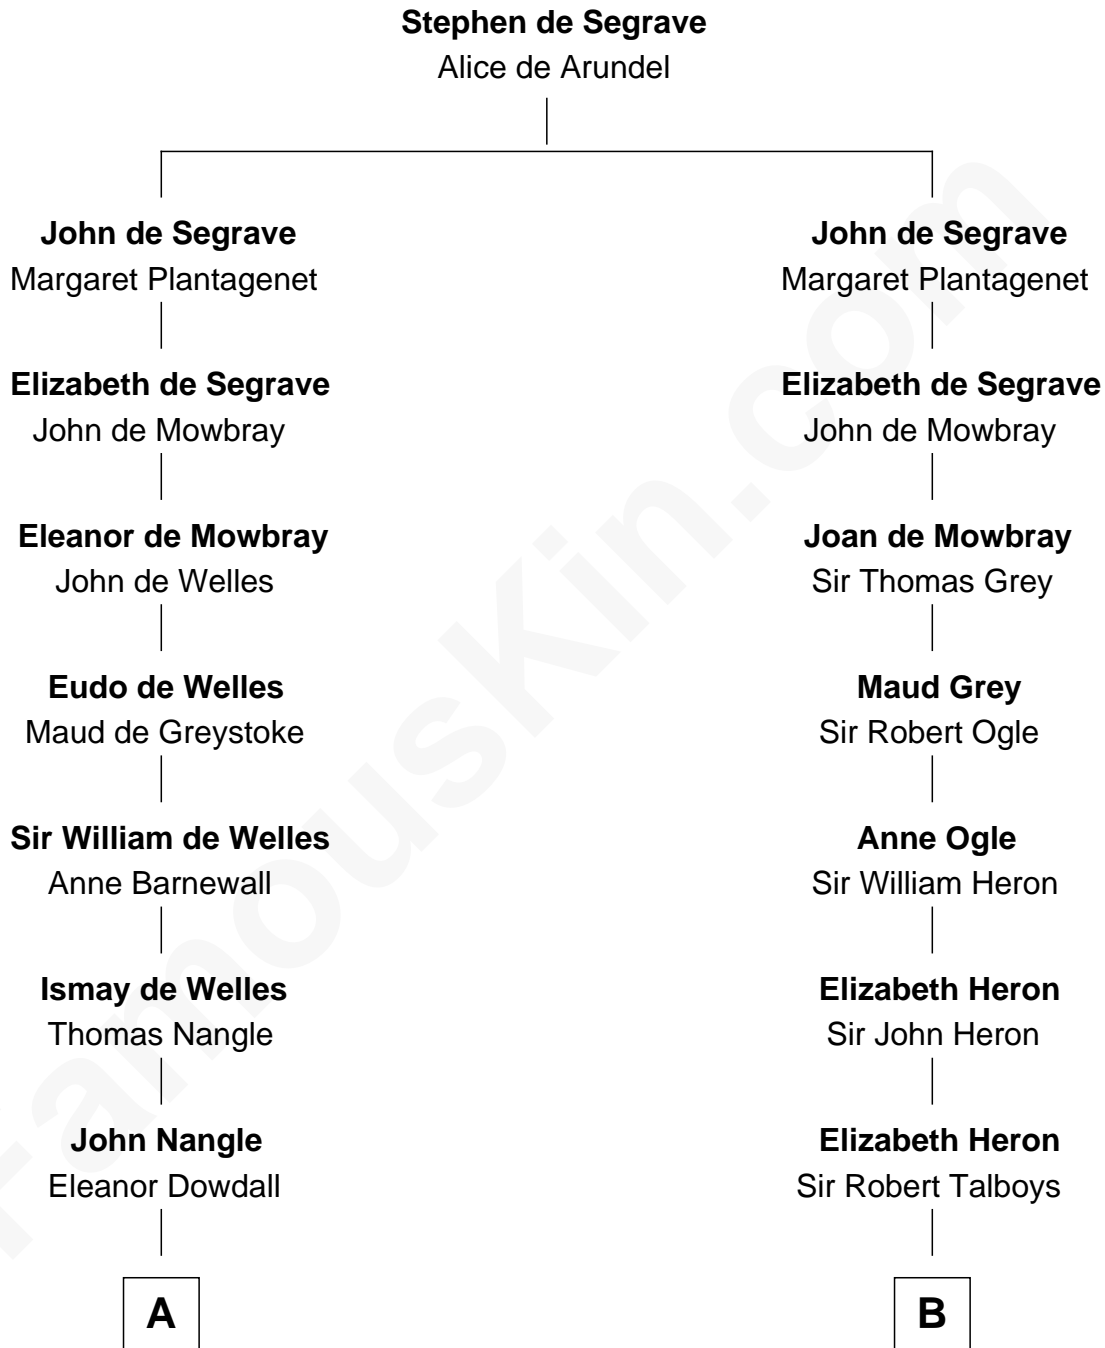

FamousKin.com Relationship Chart of

Queen Elizabeth II

Queen of the United Kingdom

18th cousin 1 time removed of

William Rufus Day

36th U.S. Secretary of State

A

Amy Nangle
Thomas Fagan

Richard Fagan
Cecily Holmes

John Fagan
Alice Segrave

John Fagan
Beale Knowles

Christopher Fagan
Mary Nagle

Patrick Fagan
Christiana FitzMaurice

Christopher Alexander Fagan
Hyacinthe Gabrielle Varis

Hyacinthe Gabrielle Fagan
Sir Richard Colley Wellesley