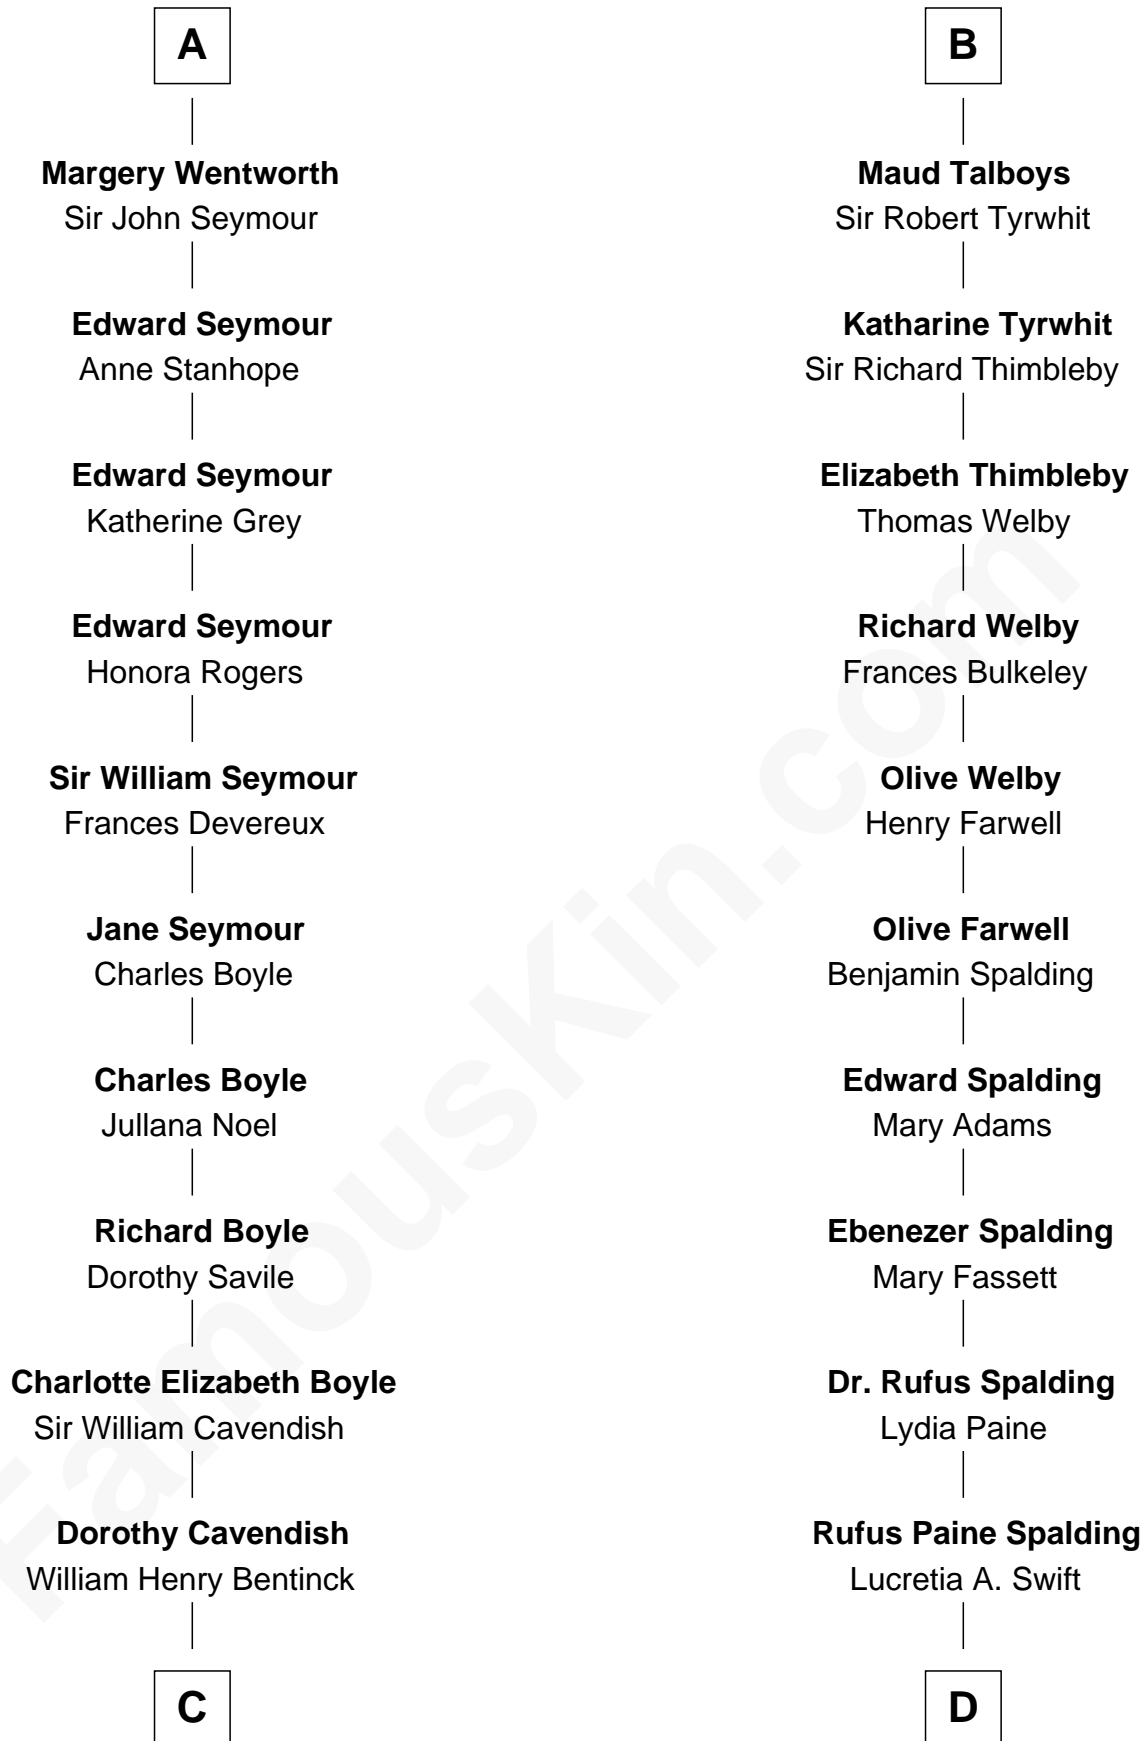

# FamousKin.com Relationship Chart of

**Queen Elizabeth II**

*Queen of the United Kingdom*

18th cousin 3 times removed of

**William Rufus Day**

*36th U.S. Secretary of State*

**Sir Henry de Hastings**

Joan de Cantilupe

Isabel de Valence

**Elizabeth de Hastings**

Sir Roger de Grey

**Sir Reynold de Grey**

Eleanor le Strange

**Sir Reynold Grey**

Margaret de Ros

**Margaret Grey**

Sir William Bonville

**Elizabeth Bonville**

William Talboys

**Sir Robert Talboys**

Elizabeth Heron

**B**

**C**

**D**

**Cecilia Nina Cavendish-Bentinck**

Claude George Bowes-Lyon

**Elizabeth Bowes-Lyon**

George VI, King of the United Kingdom

**Queen Elizabeth II**

*Queen of the United Kingdom*

FamousKin.com