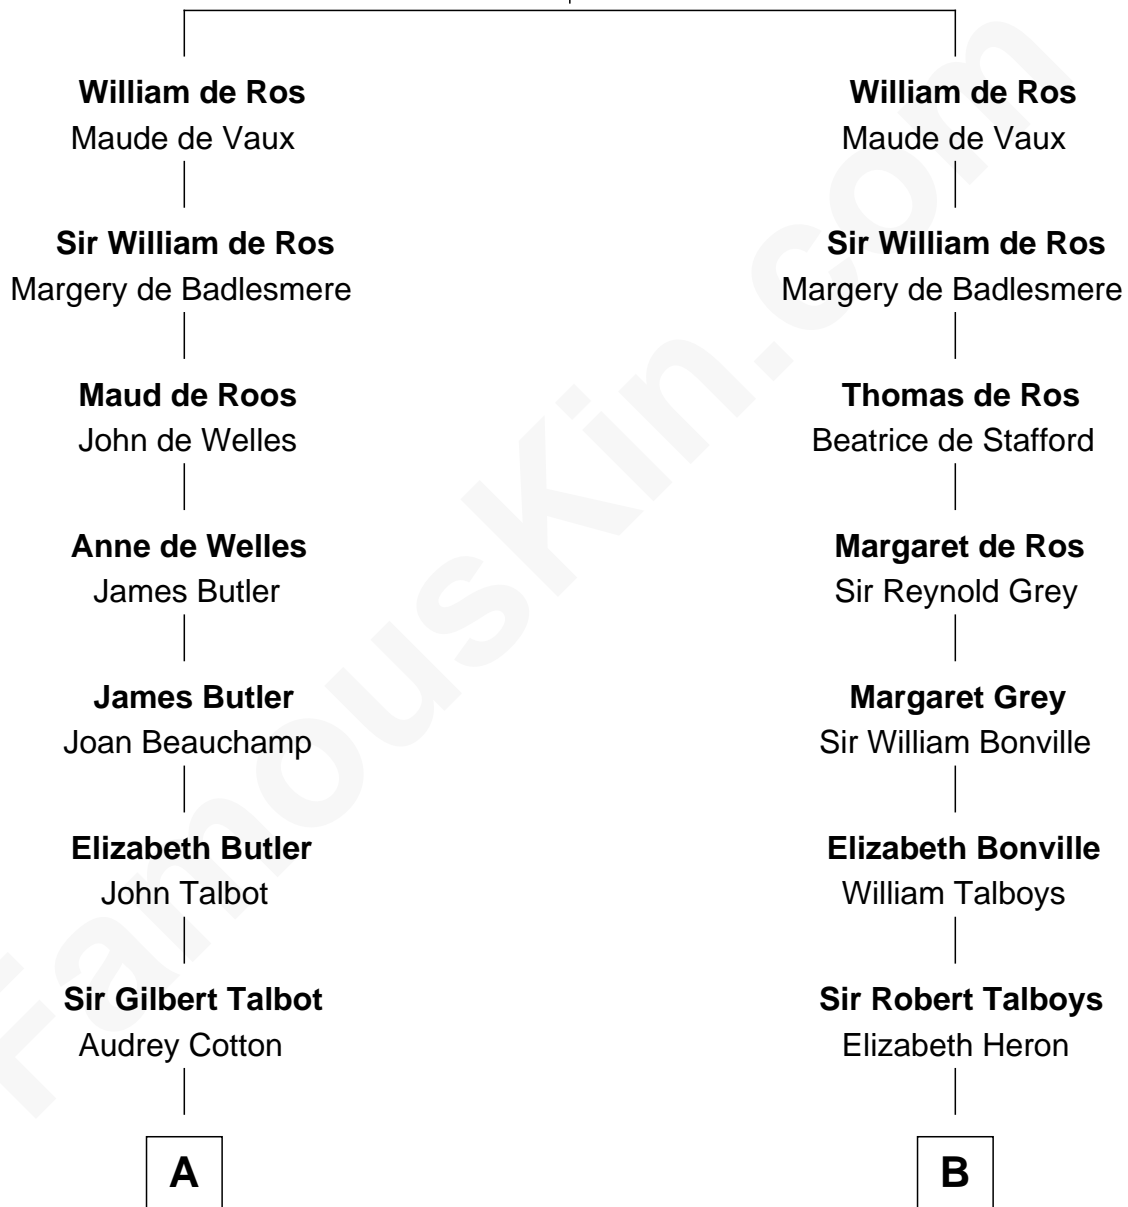

FamousKin.com Relationship Chart of

Queen Elizabeth II

Queen of the United Kingdom

18th cousin 2 times removed of

William Rufus Day

36th U.S. Secretary of State

Sir Robert de Ros

Isabel de Aubeney

C

Claude Bowes-Lyon
Frances Dora Smith

Claude George Bowes-Lyon
Cecilia Nina Cavendish-Bentinck

Elizabeth Bowes-Lyon
George VI, King of the United Kingdom

Queen Elizabeth II
Queen of the United Kingdom

D

Emily Swift Spalding
Luther Day