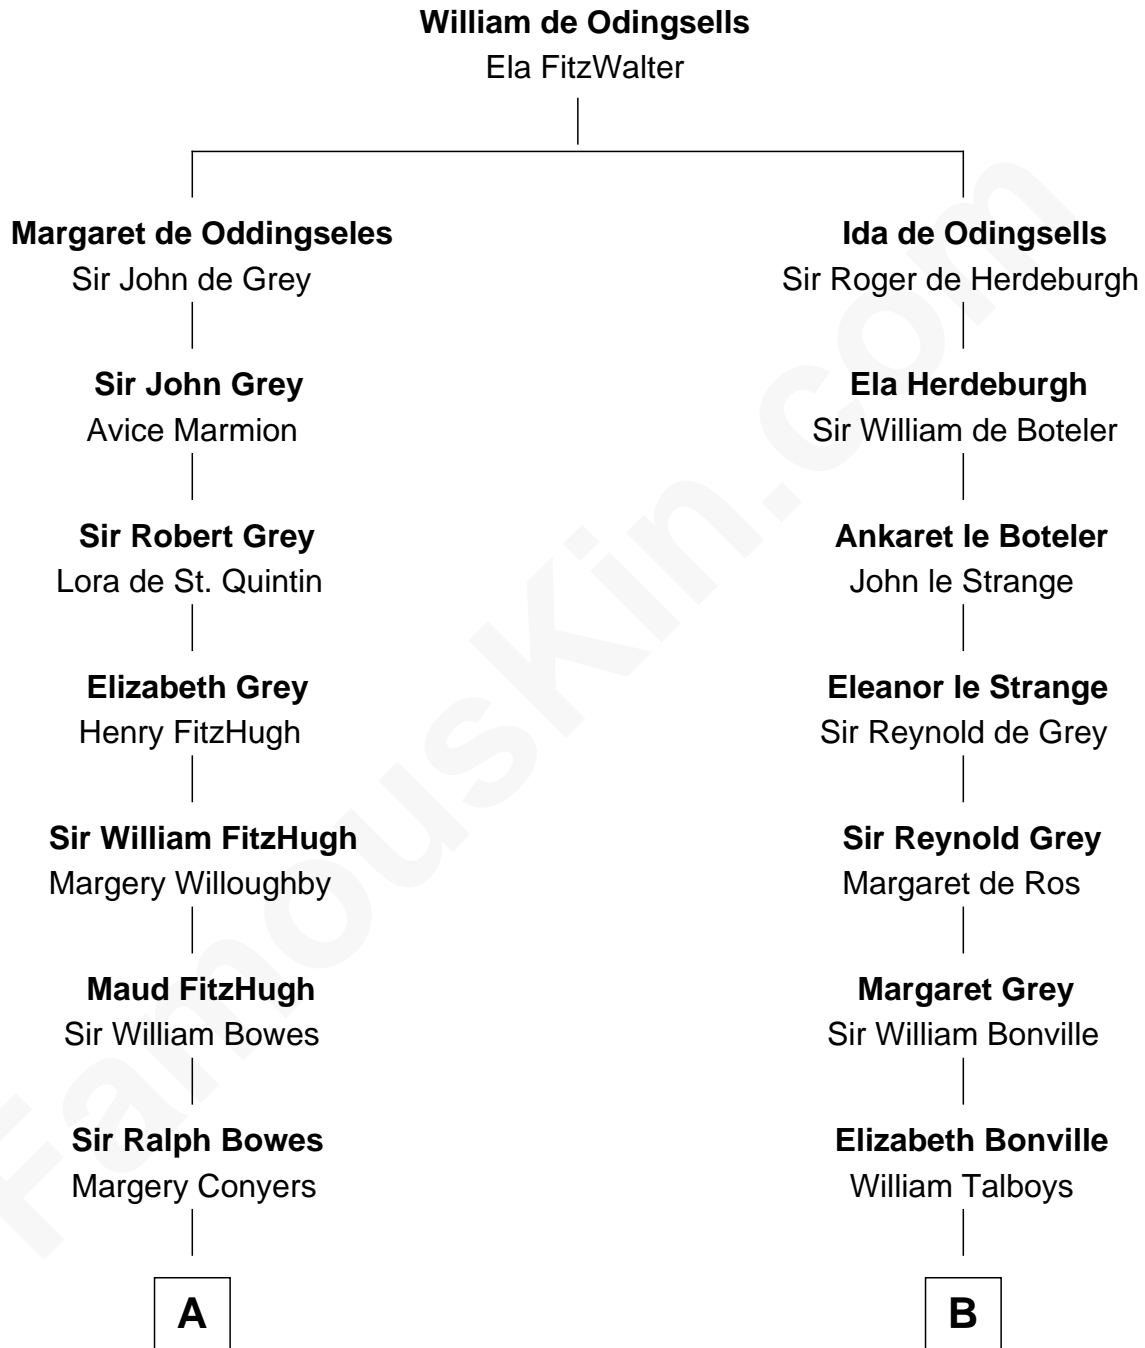

FamousKin.com Relationship Chart of

Queen Elizabeth II

Queen of the United Kingdom

19th cousin of

William Rufus Day

36th U.S. Secretary of State

C

Claude George Bowes-Lyon
Cecilia Nina Cavendish-Bentinck

Elizabeth Bowes-Lyon
George VI, King of the United Kingdom

Queen Elizabeth II
Queen of the United Kingdom

D

Rufus Paine Spalding
Lucretia A. Swift

Emily Swift Spalding
Luther Day

William Rufus Day
36th U.S. Secretary of State