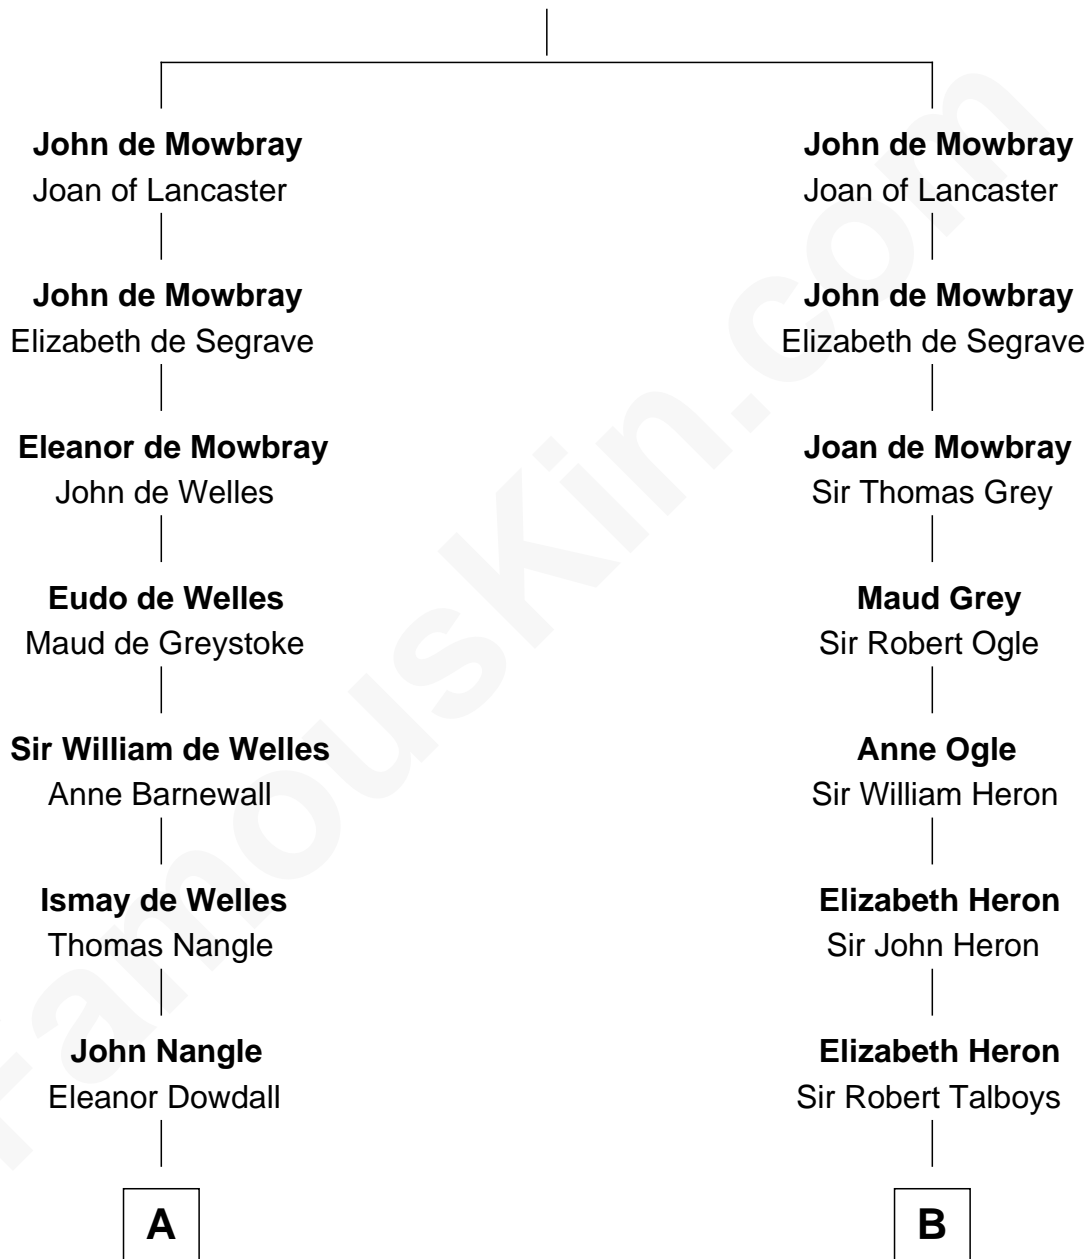

FamousKin.com Relationship Chart of

Queen Elizabeth II

Queen of the United Kingdom

18th cousin 1 time removed of

William Rufus Day

36th U.S. Secretary of State

Sir John de Mowbray

Aline de Braiose

C

Cecilia Nina Cavendish-Bentinck

Claude George Bowes-Lyon

Elizabeth Bowes-Lyon

George VI, King of the United Kingdom

Queen Elizabeth II

Queen of the United Kingdom

D