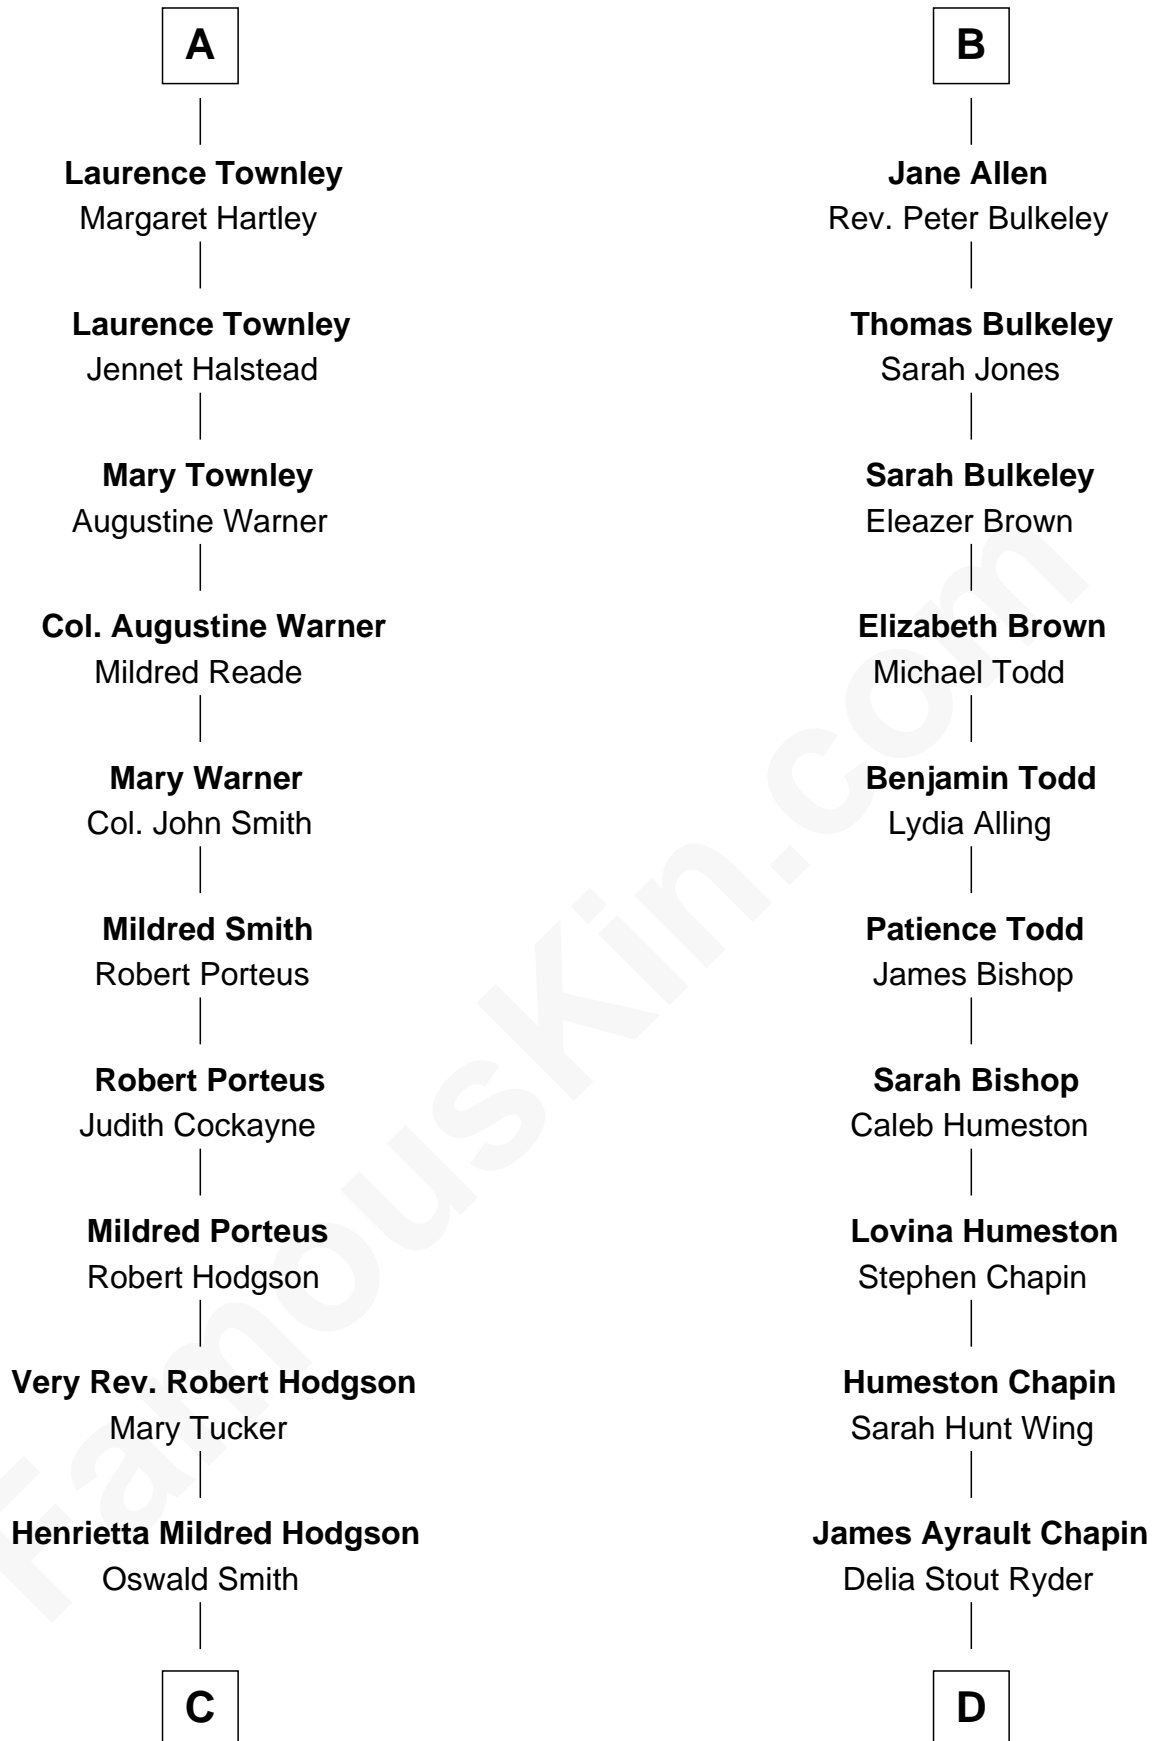

FamousKin.com Relationship Chart of

Queen Elizabeth II

Queen of the United Kingdom

19th cousin 1 time removed of

Harry Chapin

Singer and Songwriter

C

Frances Dora Smith

Claude Bowes-Lyon

Claude George Bowes-Lyon

Cecilia Nina Cavendish-Bentinck

Elizabeth Bowes-Lyon

George VI, King of the United Kingdom

Queen Elizabeth II

Queen of the United Kingdom

D