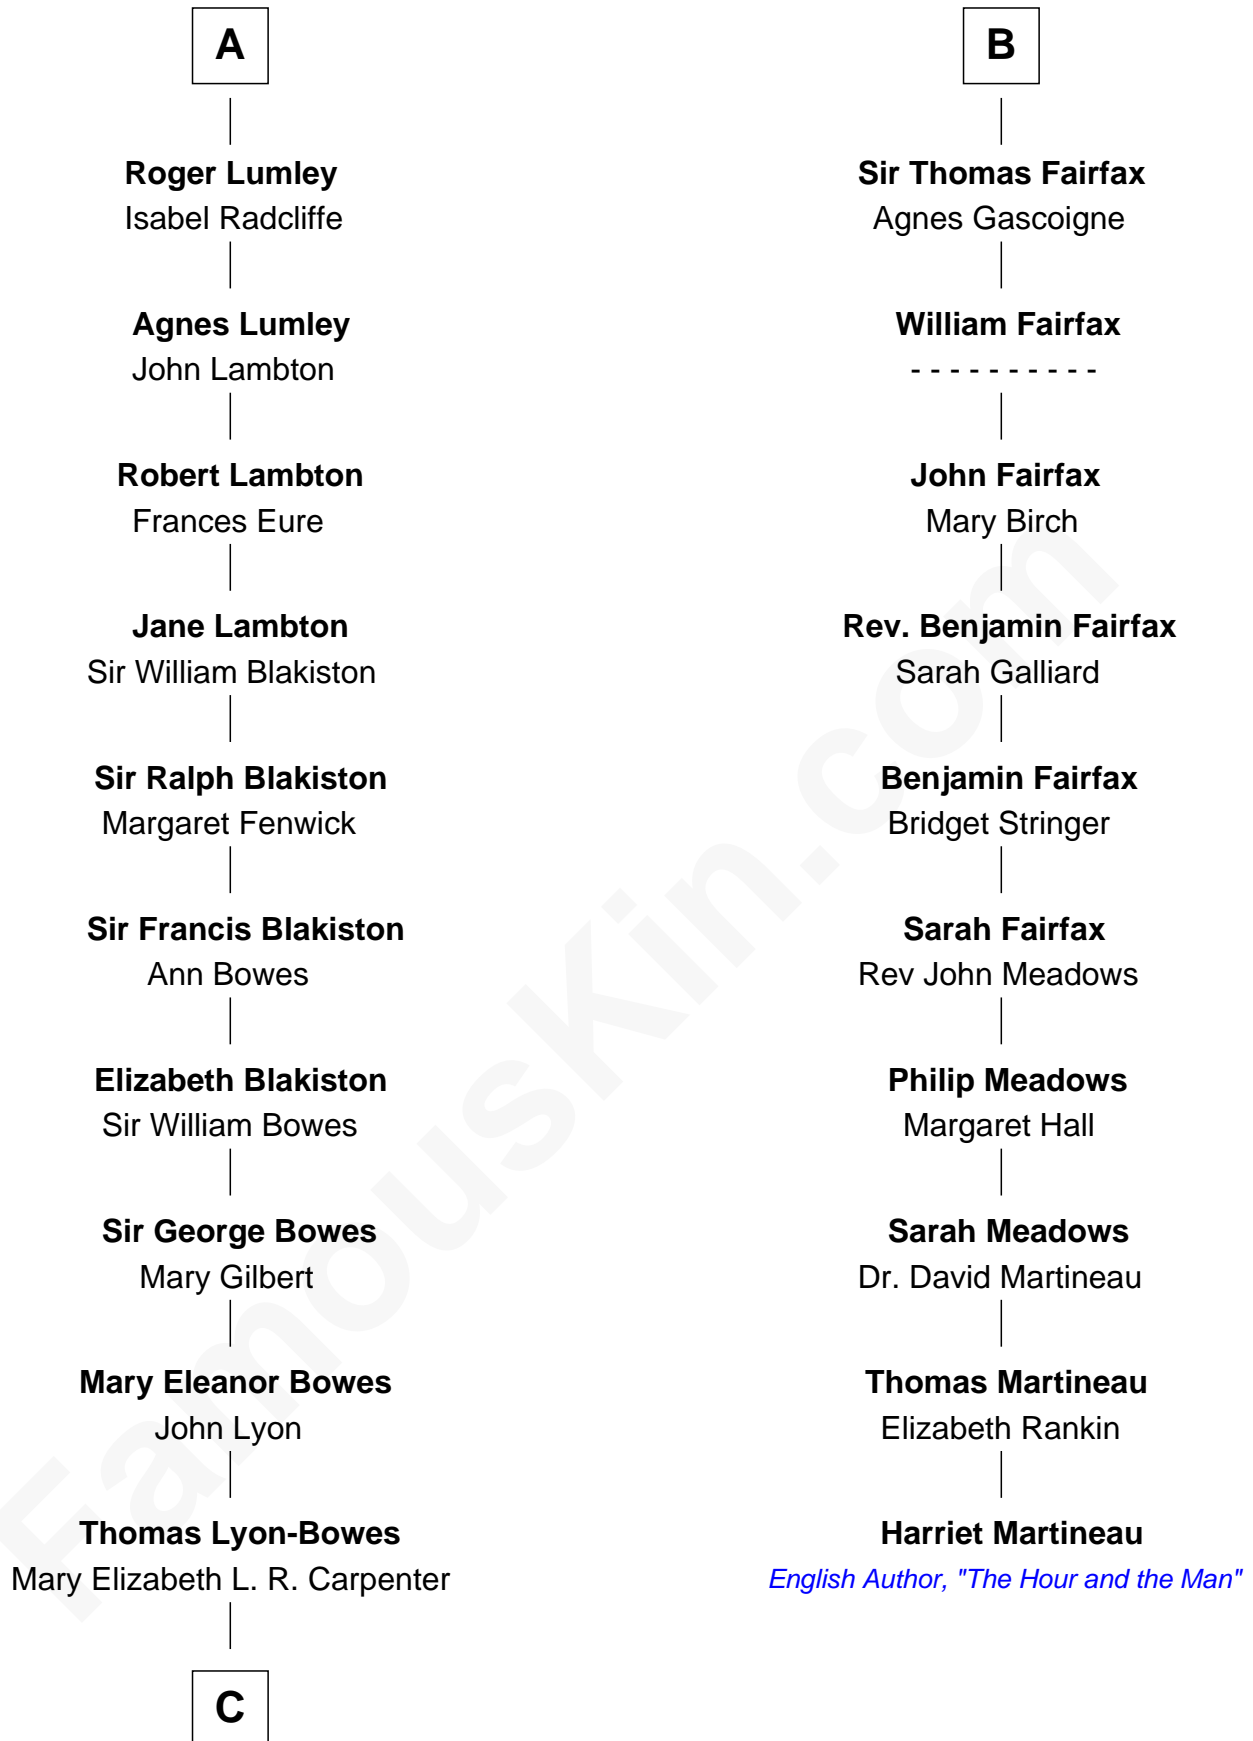

FamousKin.com Relationship Chart of

Queen Elizabeth II

Queen of the United Kingdom

16th cousin 5 times removed of

Harriet Martineau

Author of The Hour and the Man

C

Thomas George Lyon-Bowes

Charlotte Grimstead

Claude Bowes-Lyon

Frances Dora Smith

Claude George Bowes-Lyon

Cecilia Nina Cavendish-Bentinck

Elizabeth Bowes-Lyon

George VI, King of the United Kingdom

Queen Elizabeth II

Queen of the United Kingdom