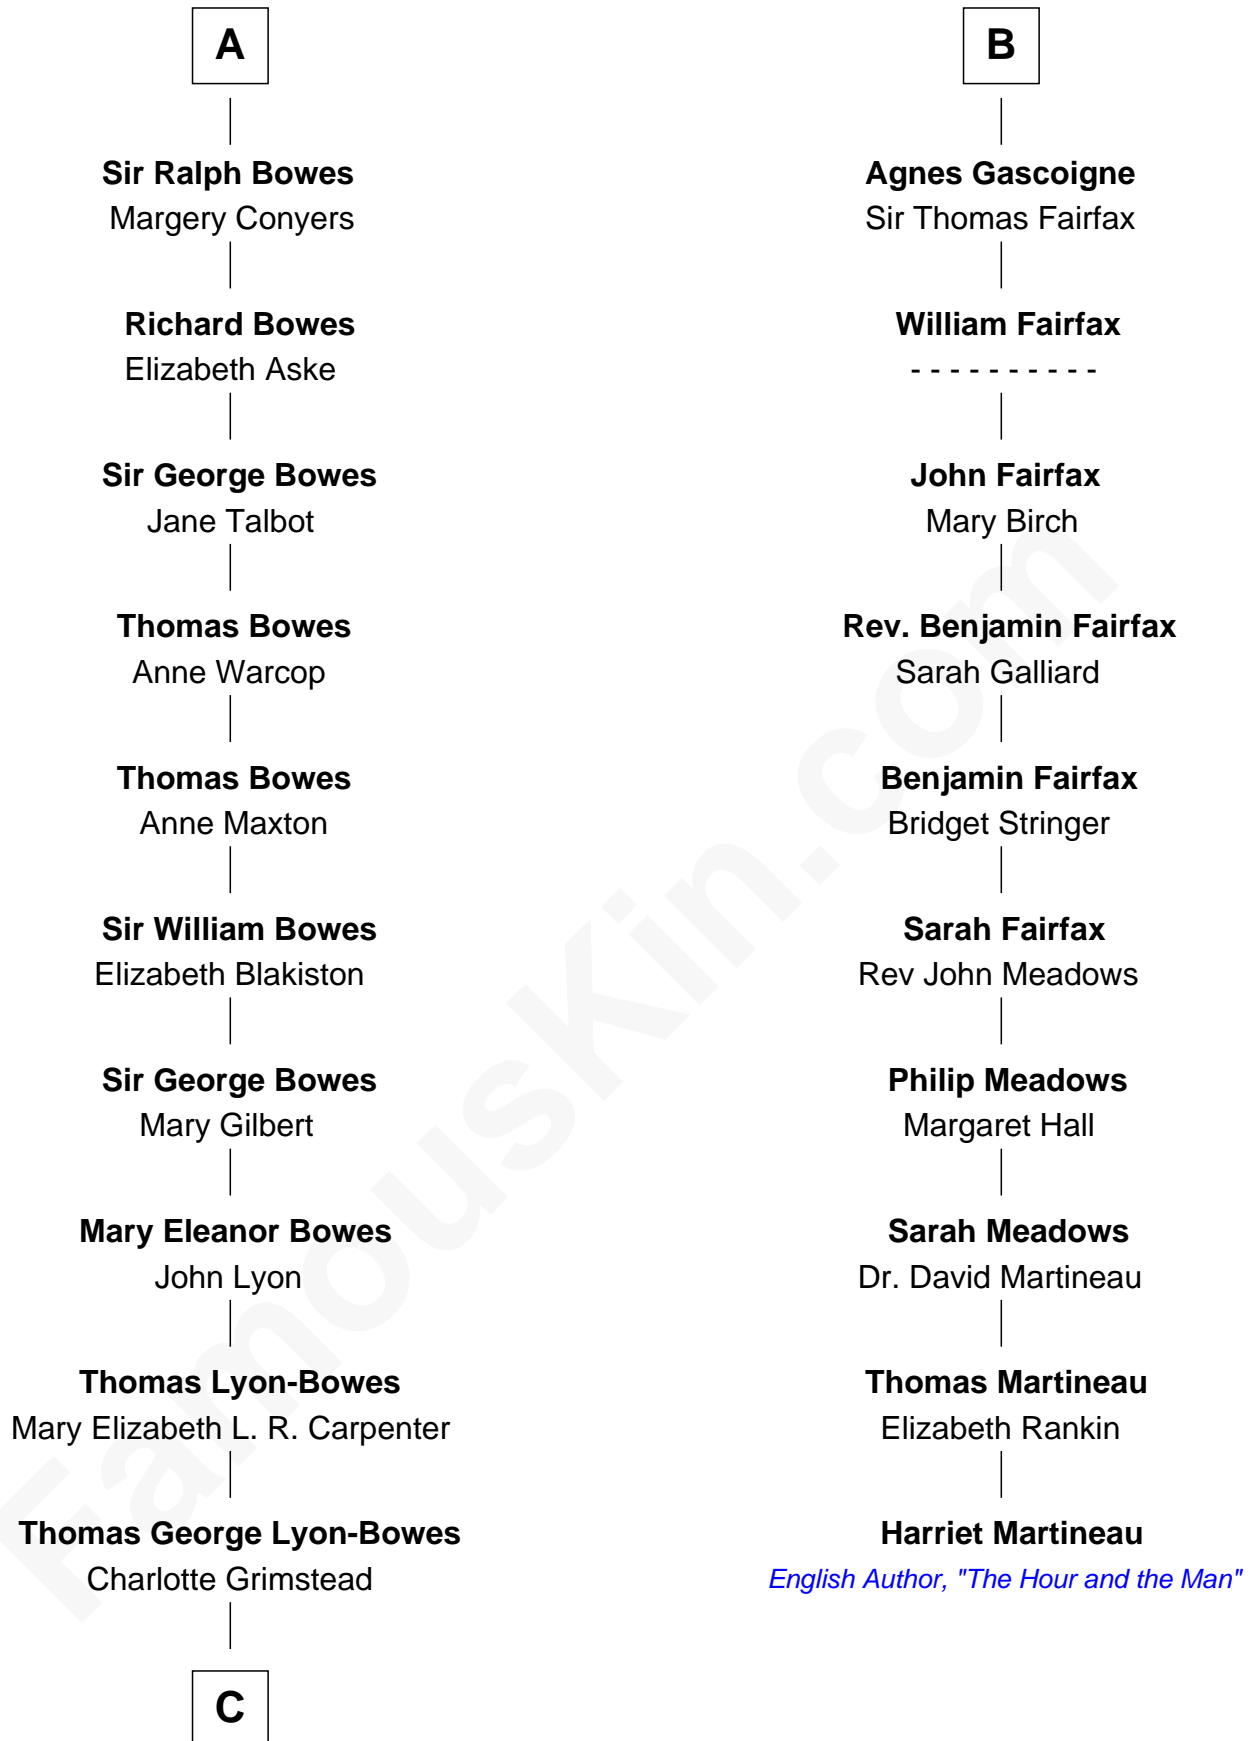

FamousKin.com

Relationship Chart of

Queen Elizabeth II

Queen of the United Kingdom

16th cousin 4 times removed of

Harriet Martineau

Author of The Hour and the Man

C

—
Claude Bowes-Lyon

Frances Dora Smith

—
Claude George Bowes-Lyon

Cecilia Nina Cavendish-Bentinck

—
Elizabeth Bowes-Lyon

George VI, King of the United Kingdom

—
Queen Elizabeth II

Queen of the United Kingdom