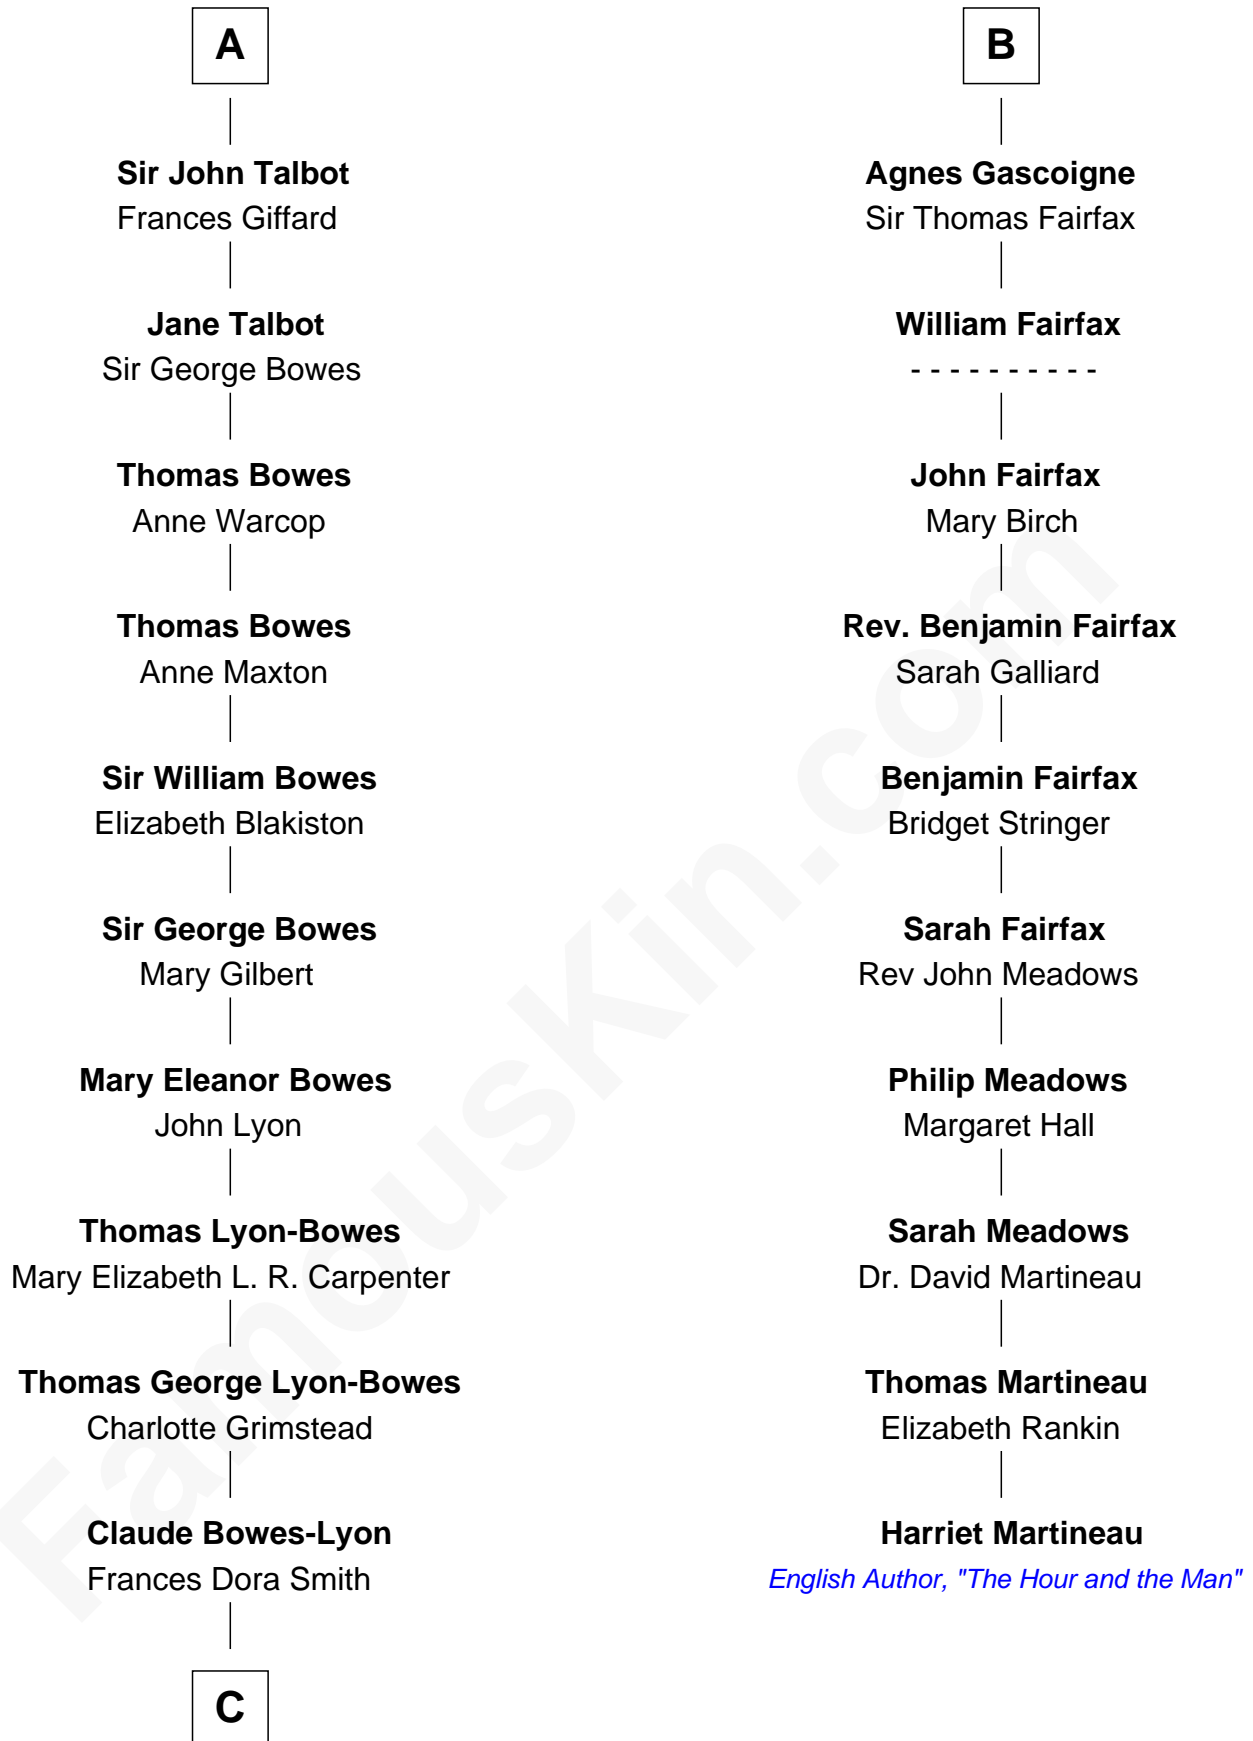

FamousKin.com

Relationship Chart of

Queen Elizabeth II

Queen of the United Kingdom

16th cousin 3 times removed of

Harriet Martineau

Author of The Hour and the Man

Bartholomew de Badlesmere

Elizabeth de Badlesmere

Sir Edmund Mortimer

Sir Roger de Mortimer

Philippa de Montagu

Edmund Mortimer

Philippa Plantagenet

Elizabeth Mortimer

Sir Henry Percy

Sir Henry Percy

Eleanor Neville

Sir Henry Percy

Eleanor Poynings

Margaret Percy

Sir William Gascoigne

B

C