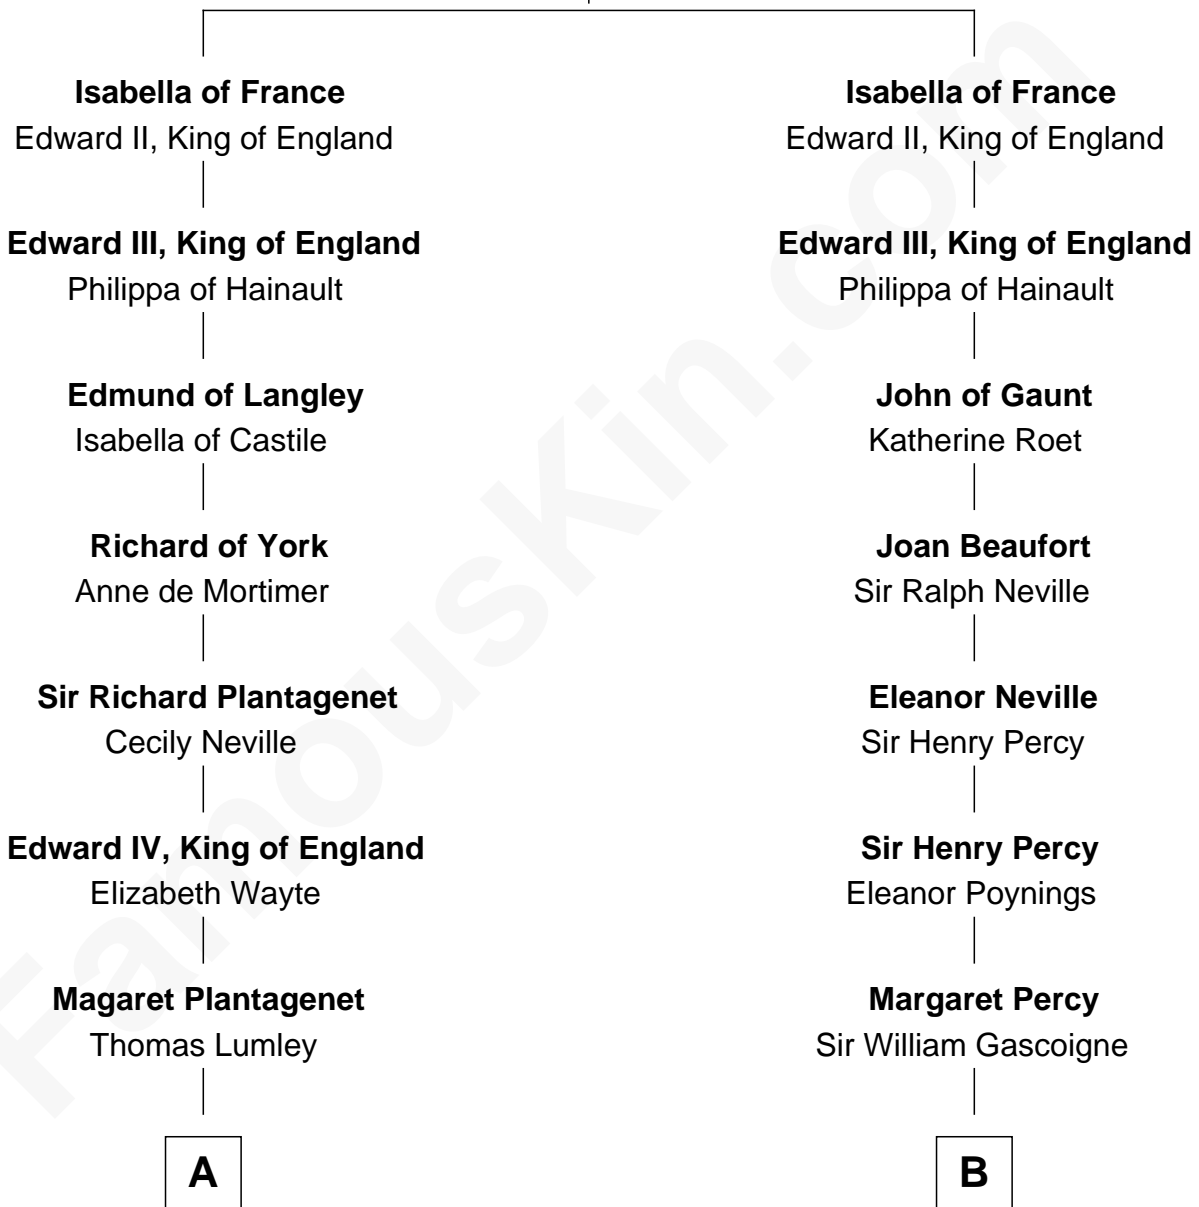

# FamousKin.com Relationship Chart of

**Queen Elizabeth II**

*Queen of the United Kingdom*

16th cousin 5 times removed of

**Harriet Martineau**

*Author of The Hour and the Man*

**King Philip IV of France**

Joan of Navarre

**C**

**Thomas George Lyon-Bowes**

Charlotte Grimstead

**Claude Bowes-Lyon**

Frances Dora Smith

**Claude George Bowes-Lyon**

Cecilia Nina Cavendish-Bentinck

**Elizabeth Bowes-Lyon**

George VI, King of the United Kingdom

**Queen Elizabeth II**

*Queen of the United Kingdom*

FamousKin.com