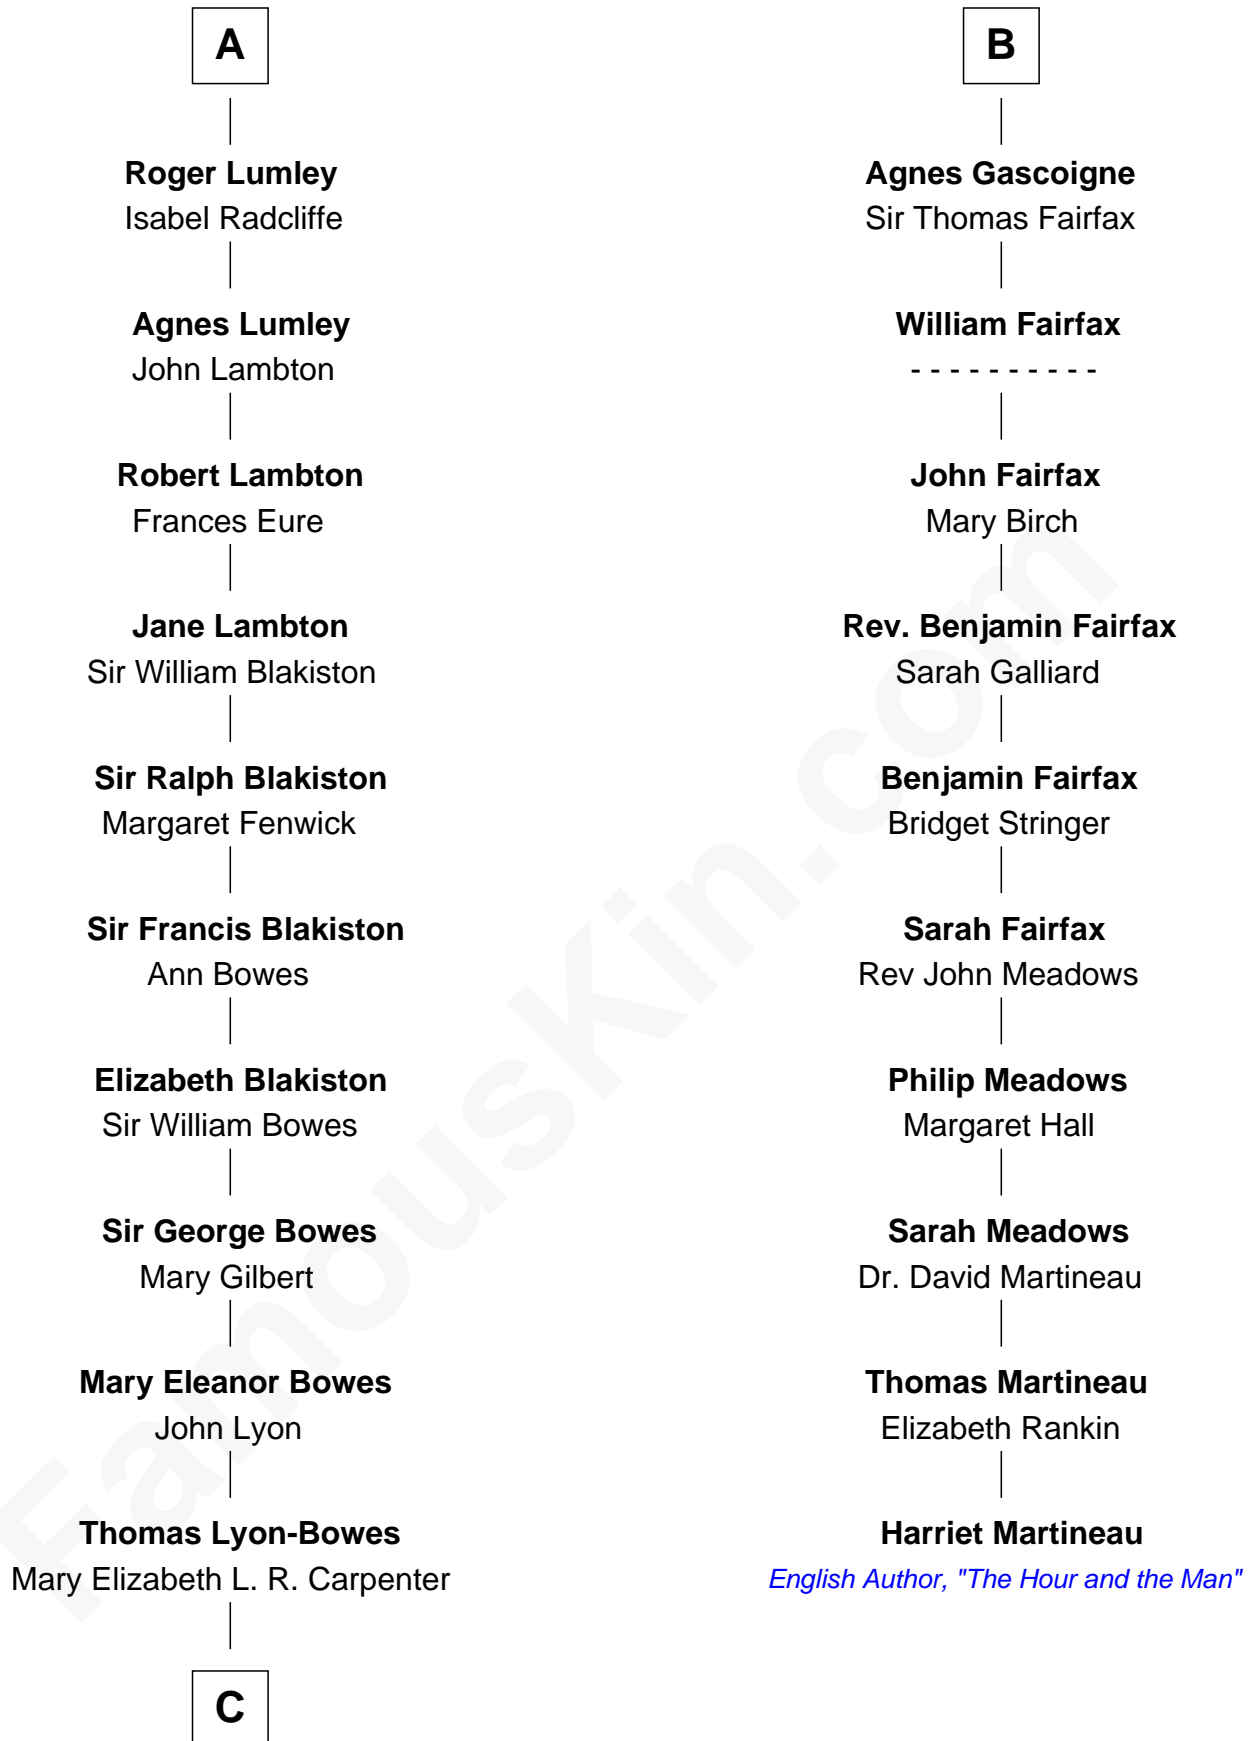

# FamousKin.com Relationship Chart of

**Queen Elizabeth II**

*Queen of the United Kingdom*

16th cousin 5 times removed of

**Harriet Martineau**

*Author of The Hour and the Man*

**King Philip IV of France**

Joan of Navarre

George VI, King of the United Kingdom

**Queen Elizabeth II**

*Queen of the United Kingdom*

FamousKin.com