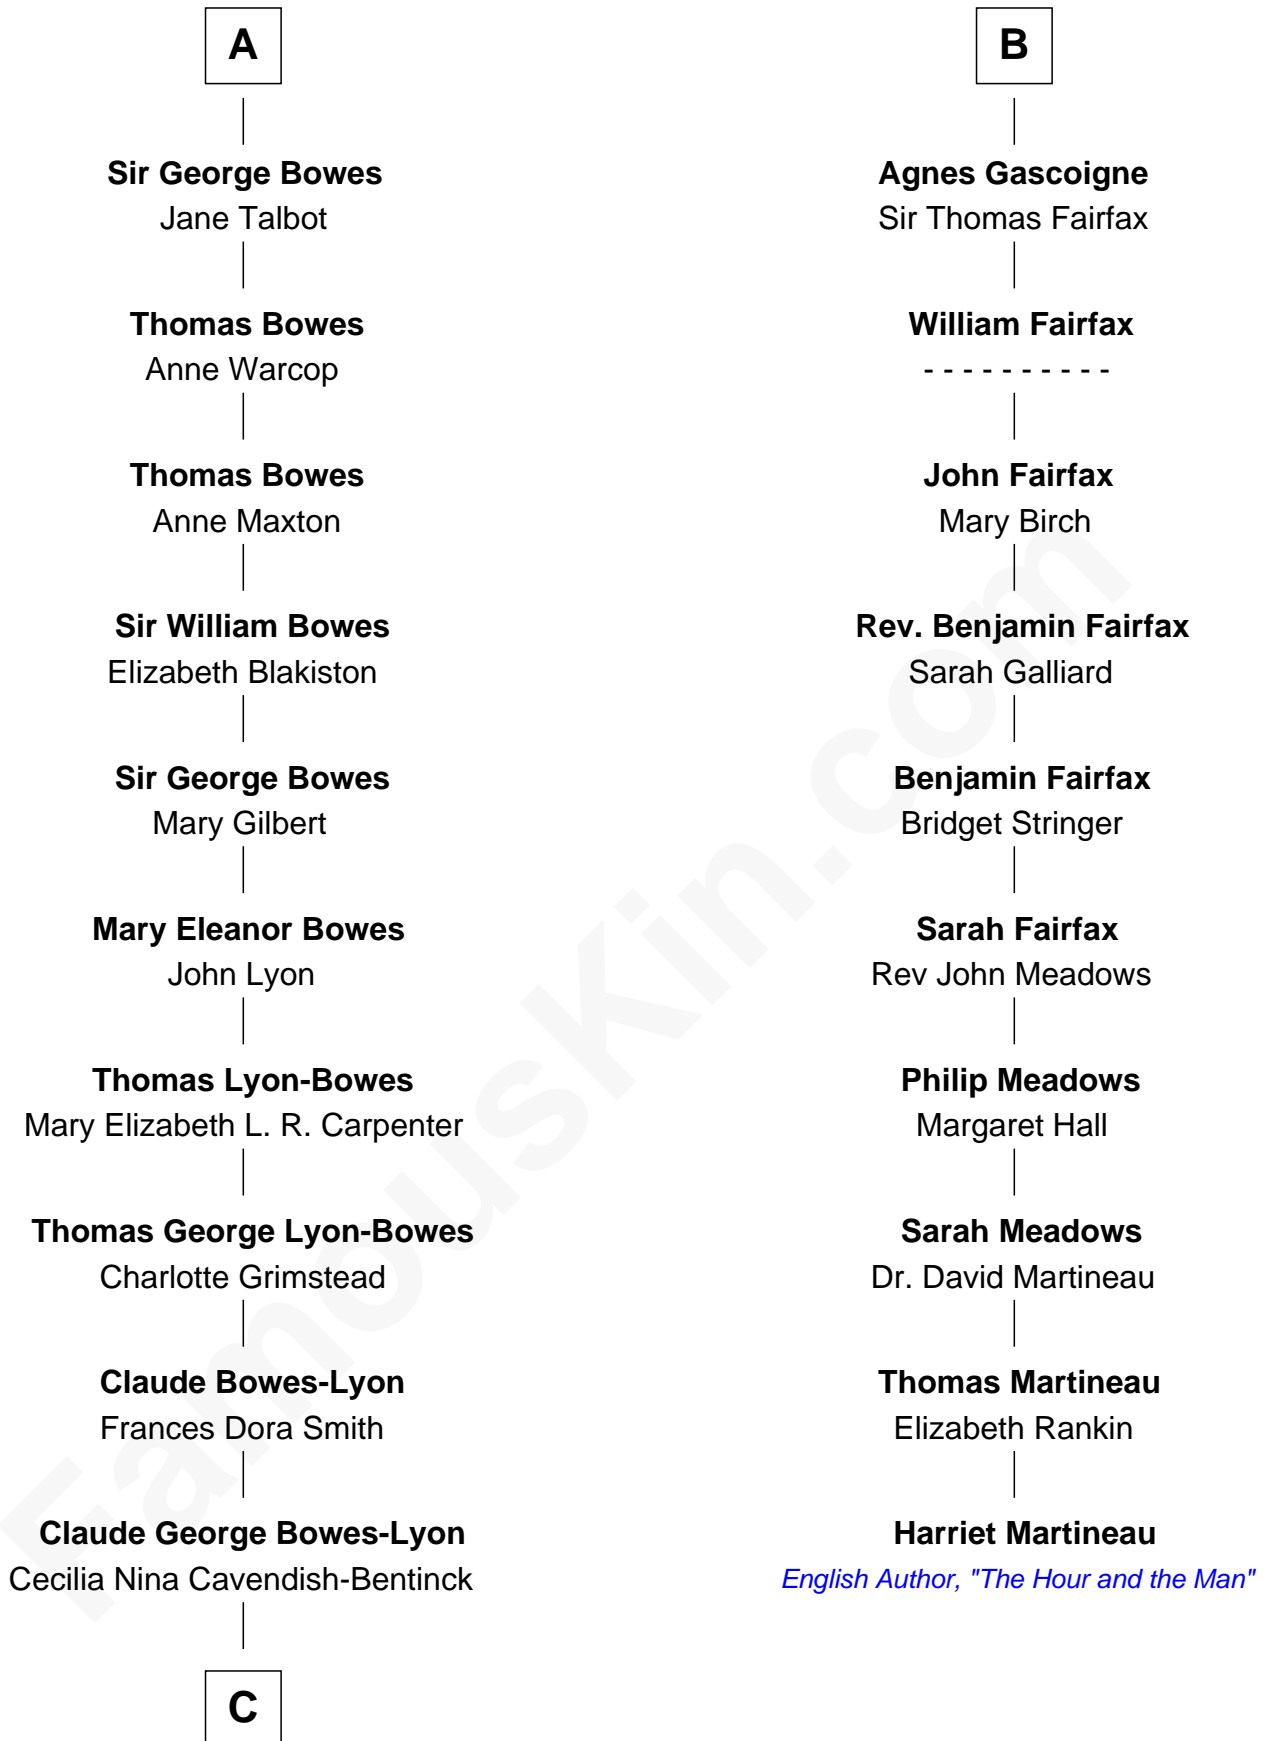

FamousKin.com Relationship Chart of

Queen Elizabeth II

Queen of the United Kingdom

16th cousin 2 times removed of

Harriet Martineau

Author of The Hour and the Man

Elizabeth Bowes-Lyon

George VI, King of the United Kingdom

Queen Elizabeth II

Queen of the United Kingdom

FamousKin.com