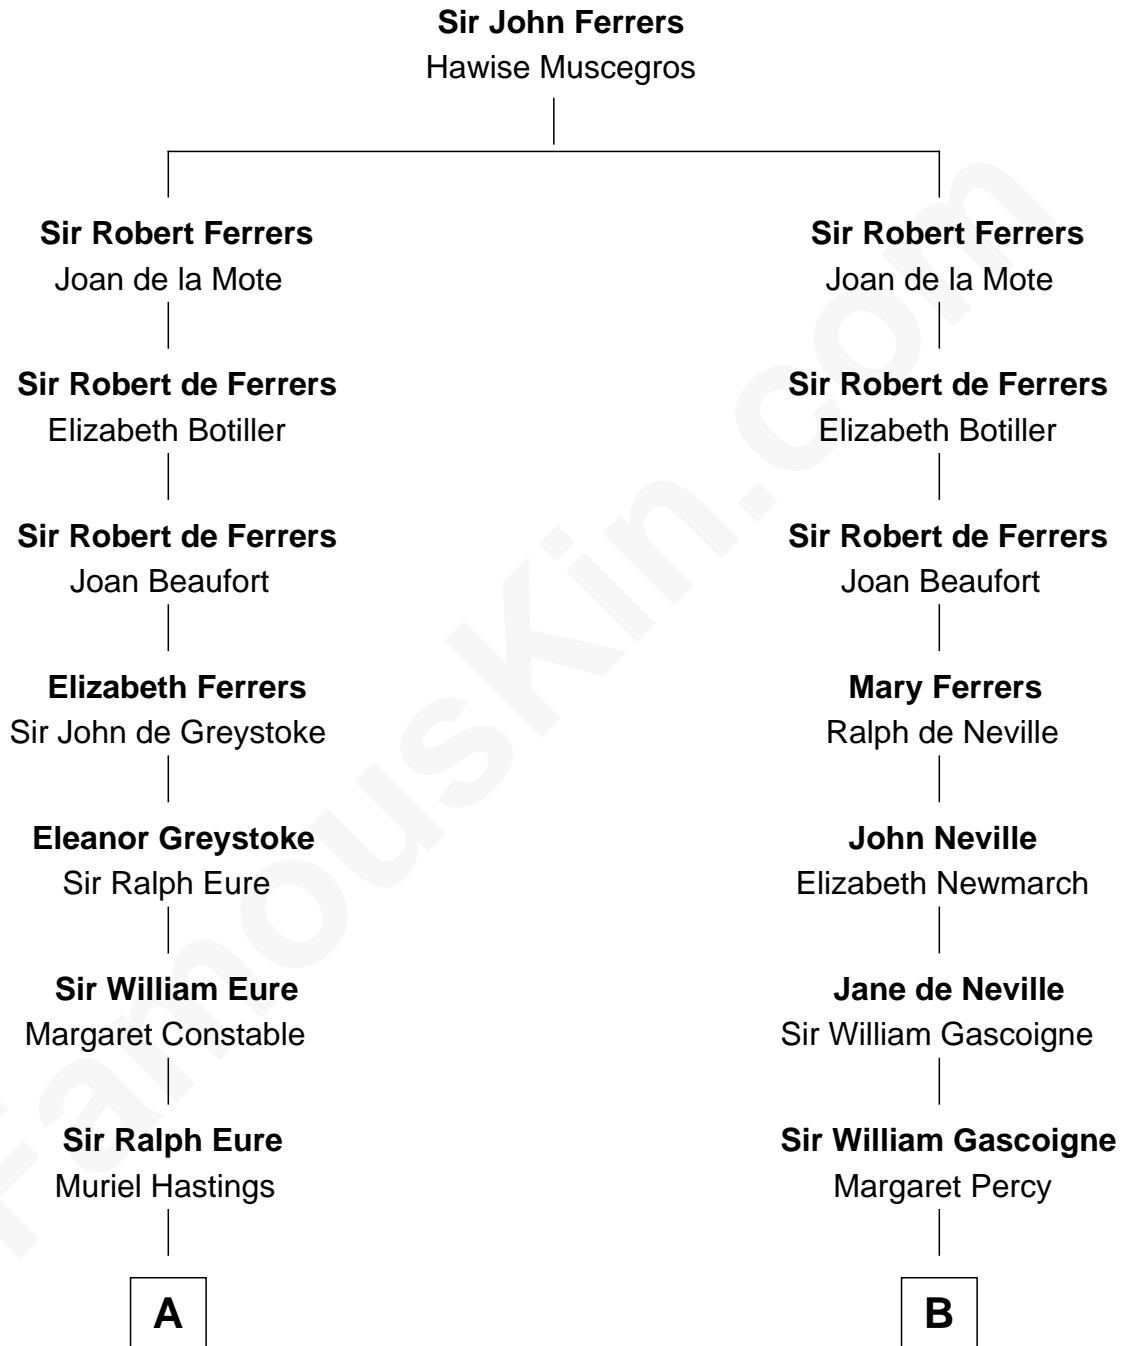

FamousKin.com Relationship Chart of

Queen Elizabeth II

Queen of the United Kingdom

16th cousin 5 times removed of

Harriet Martineau

Author of The Hour and the Man

C

Thomas George Lyon-Bowes

Charlotte Grimstead

Claude Bowes-Lyon

Frances Dora Smith

Claude George Bowes-Lyon

Cecilia Nina Cavendish-Bentinck

Elizabeth Bowes-Lyon

George VI, King of the United Kingdom

Queen Elizabeth II

Queen of the United Kingdom