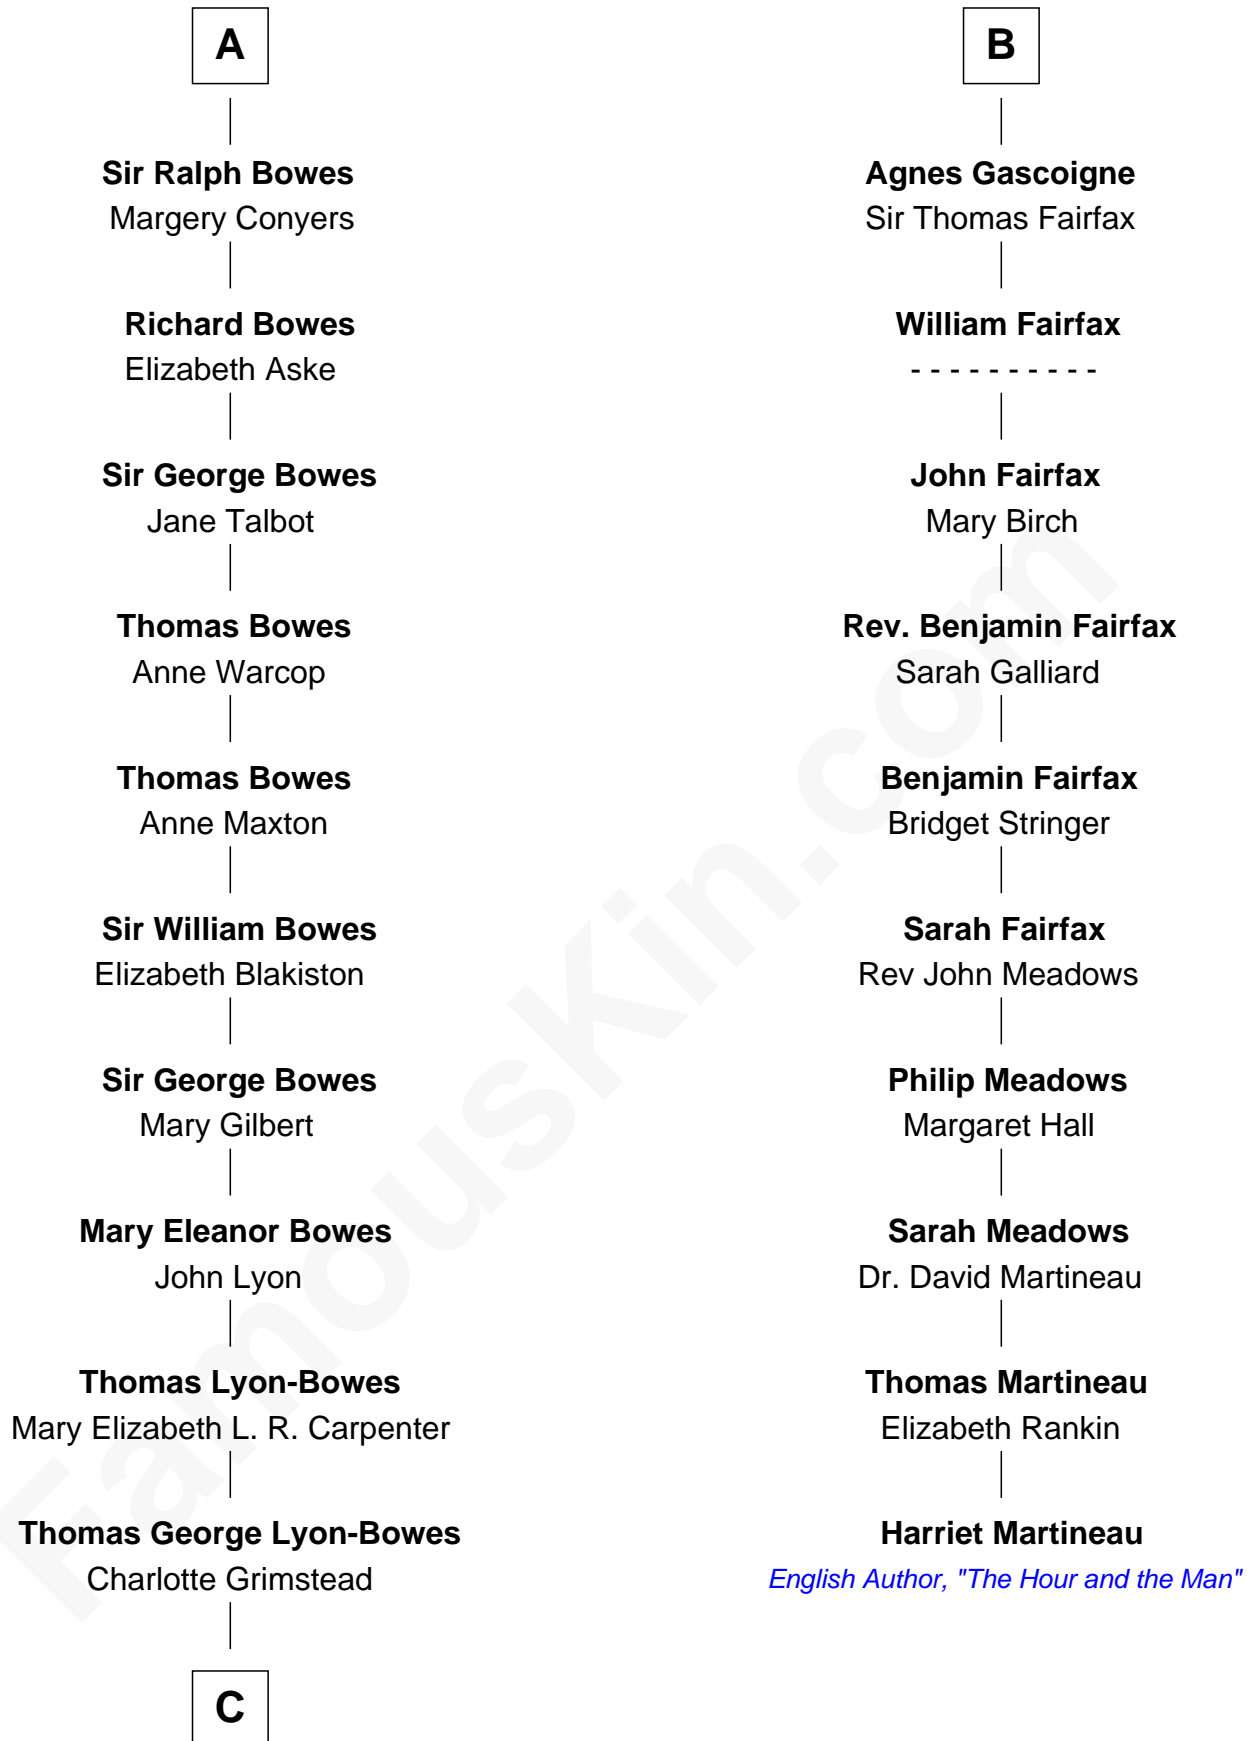

FamousKin.com Relationship Chart of

Queen Elizabeth II

Queen of the United Kingdom

16th cousin 4 times removed of

Harriet Martineau

Author of The Hour and the Man

C

—
Claude Bowes-Lyon

Frances Dora Smith

—
Claude George Bowes-Lyon

Cecilia Nina Cavendish-Bentinck

—
Elizabeth Bowes-Lyon

George VI, King of the United Kingdom

—
Queen Elizabeth II

Queen of the United Kingdom

FamousKin.com