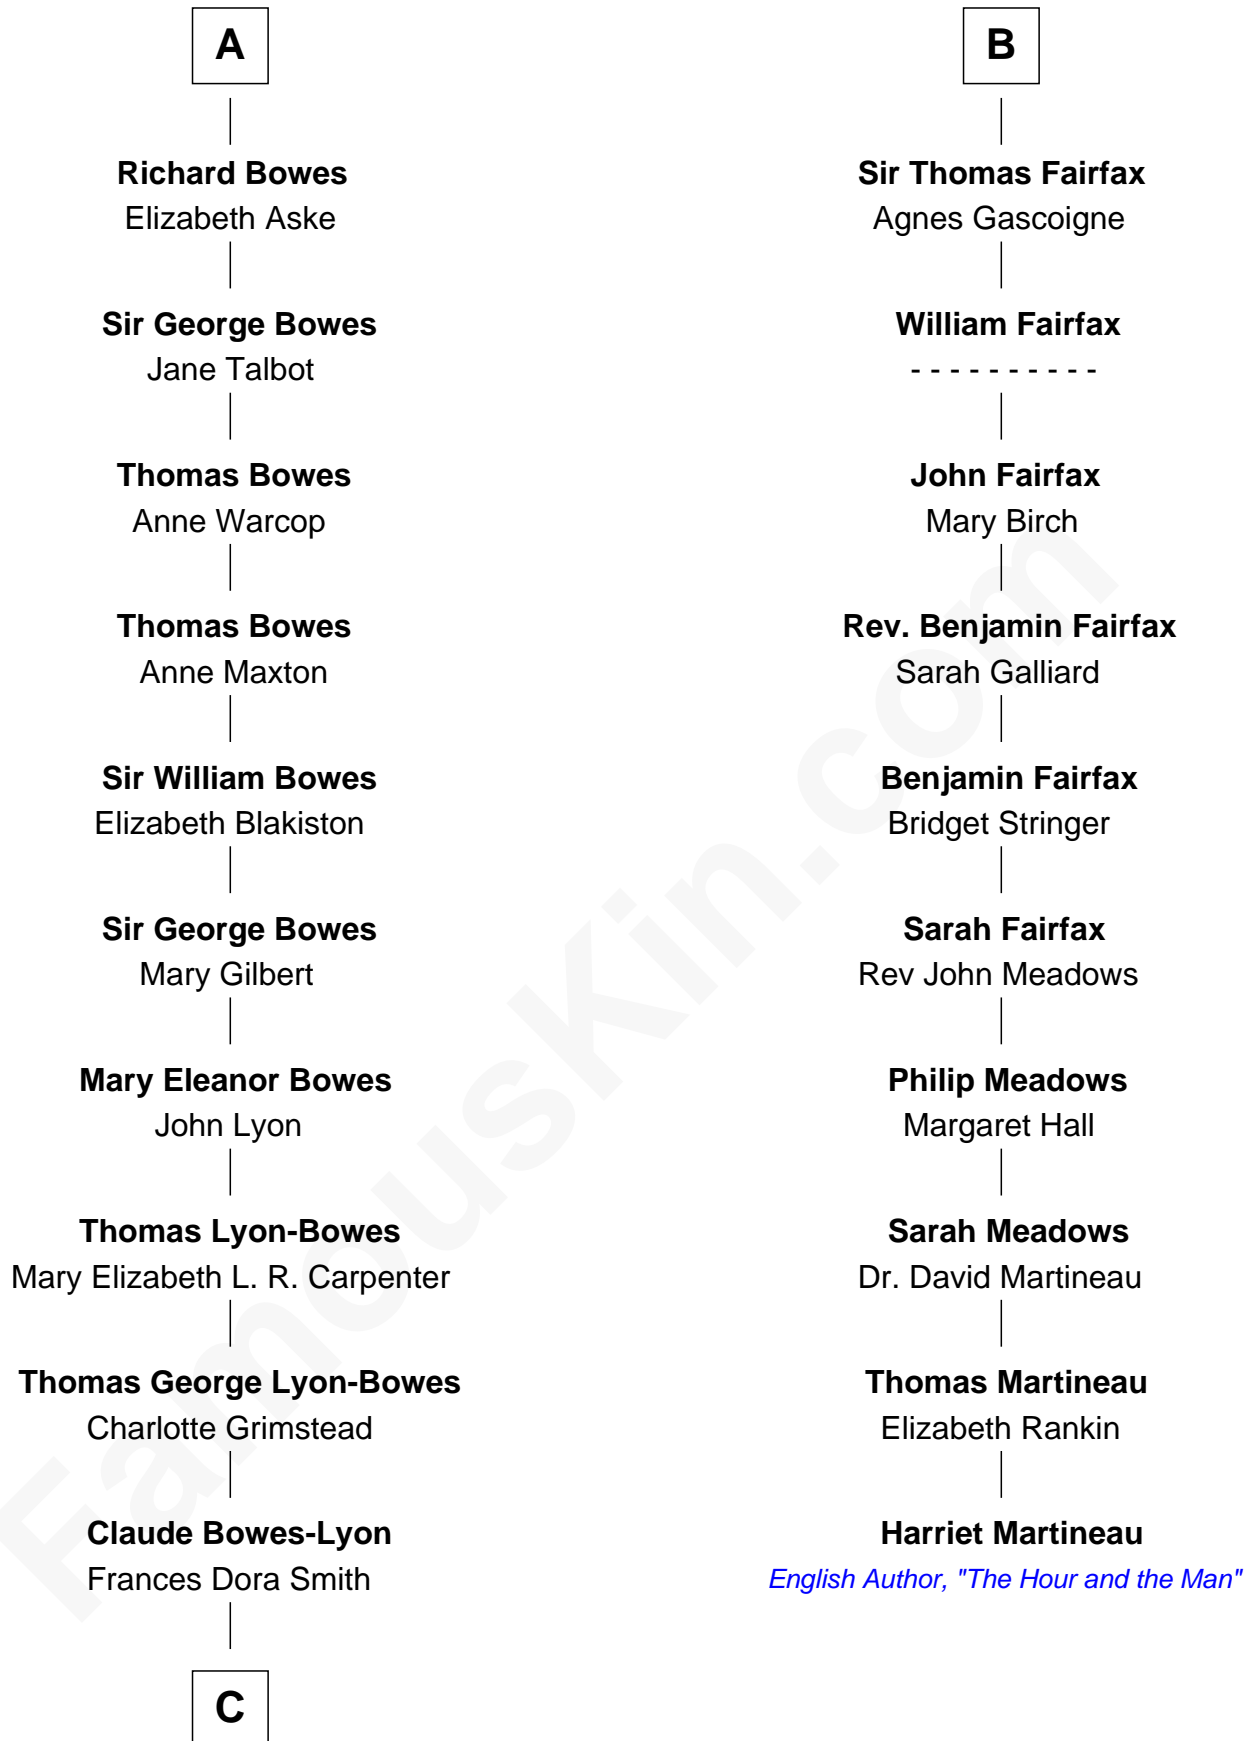

FamousKin.com Relationship Chart of

Queen Elizabeth II

Queen of the United Kingdom

16th cousin 3 times removed of

Harriet Martineau

Author of The Hour and the Man

Sir James de Audley

Ela Longespee

Katherine Eure

Katherine Neville

William Fairfax

Sir Thomas Fairfax

Elizabeth Sherburne

B

C

Claude George Bowes-Lyon
Cecilia Nina Cavendish-Bentinck

Elizabeth Bowes-Lyon
George VI, King of the United Kingdom

Queen Elizabeth II
Queen of the United Kingdom

FamousKin.com