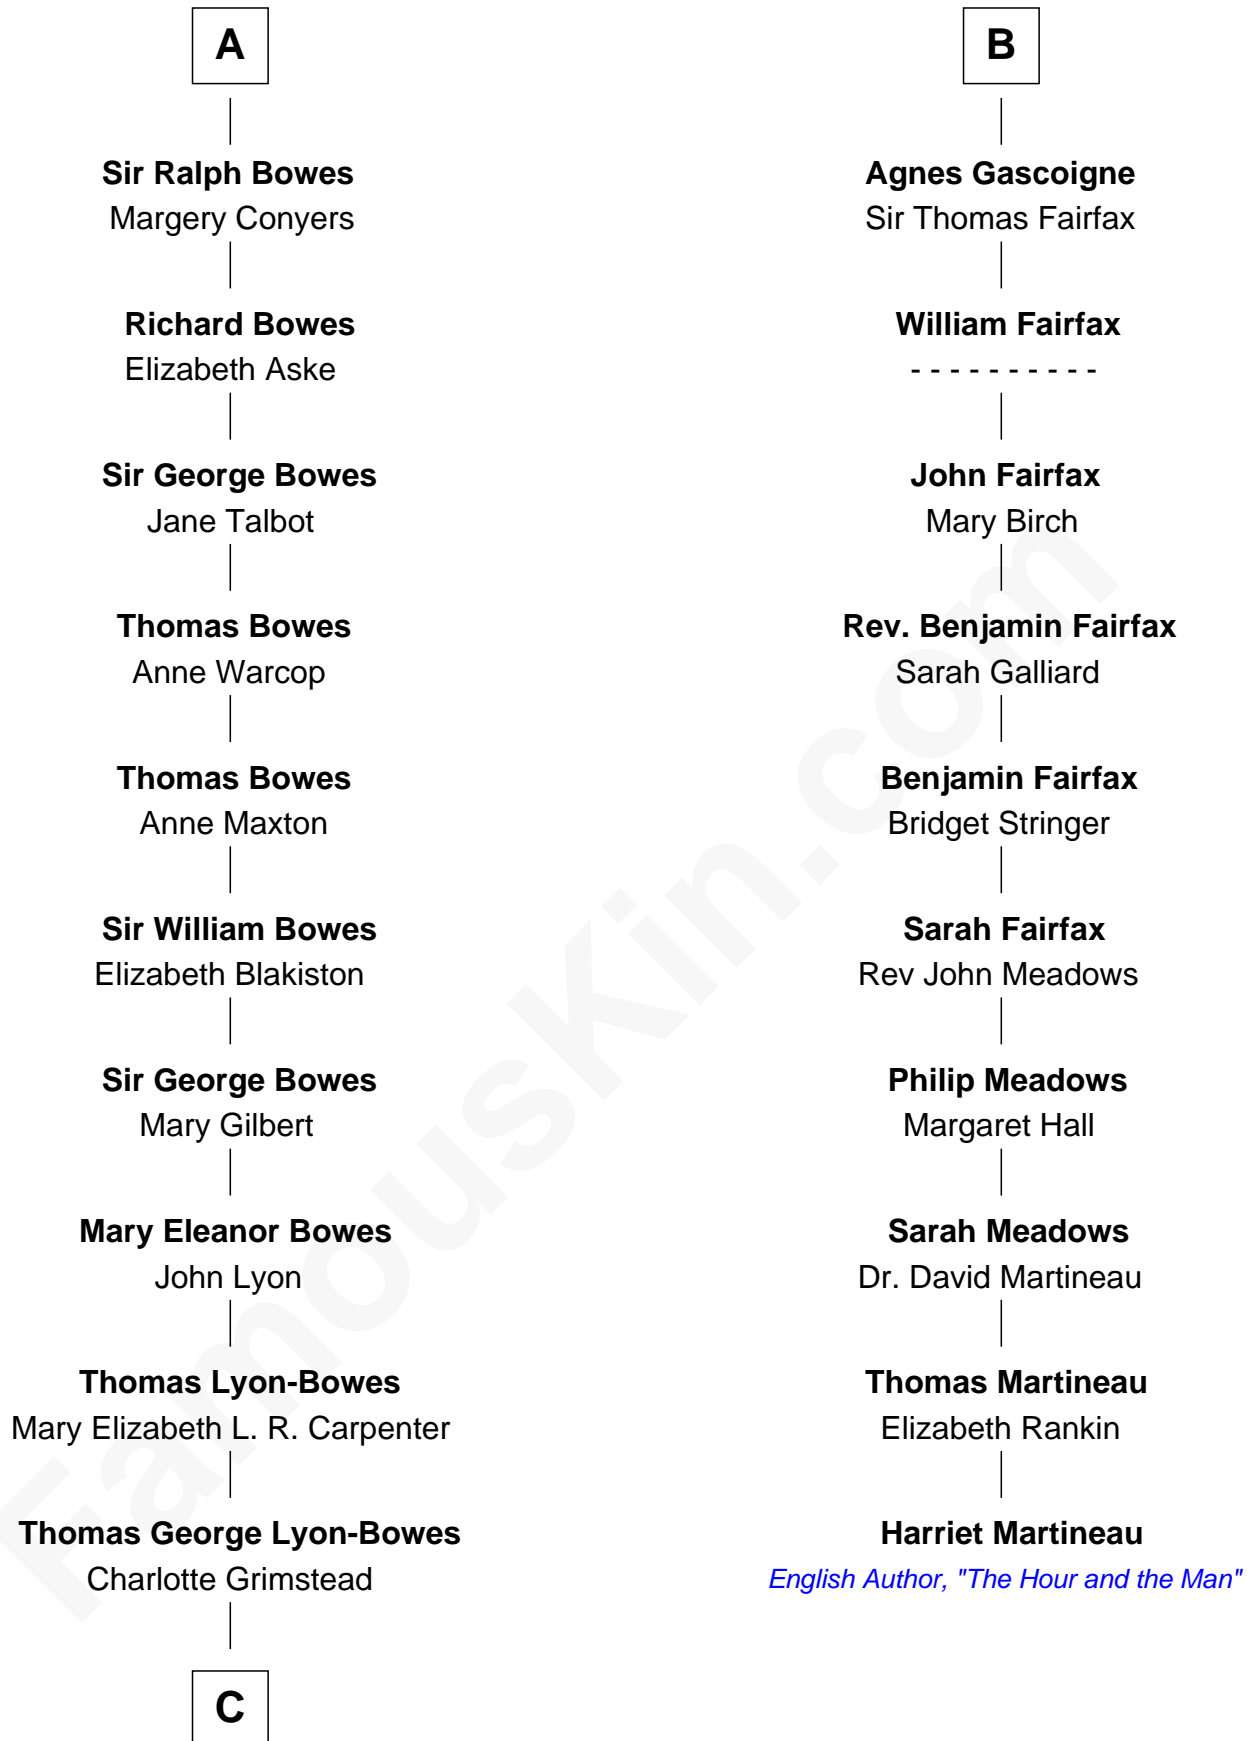

FamousKin.com

Relationship Chart of

Queen Elizabeth II

Queen of the United Kingdom

16th cousin 4 times removed of

Harriet Martineau

Author of The Hour and the Man

Sir William de Cantilupe

Eve de Braiose

C

—
Claude Bowes-Lyon

Frances Dora Smith

—
Claude George Bowes-Lyon

Cecilia Nina Cavendish-Bentinck

—
Elizabeth Bowes-Lyon

George VI, King of the United Kingdom