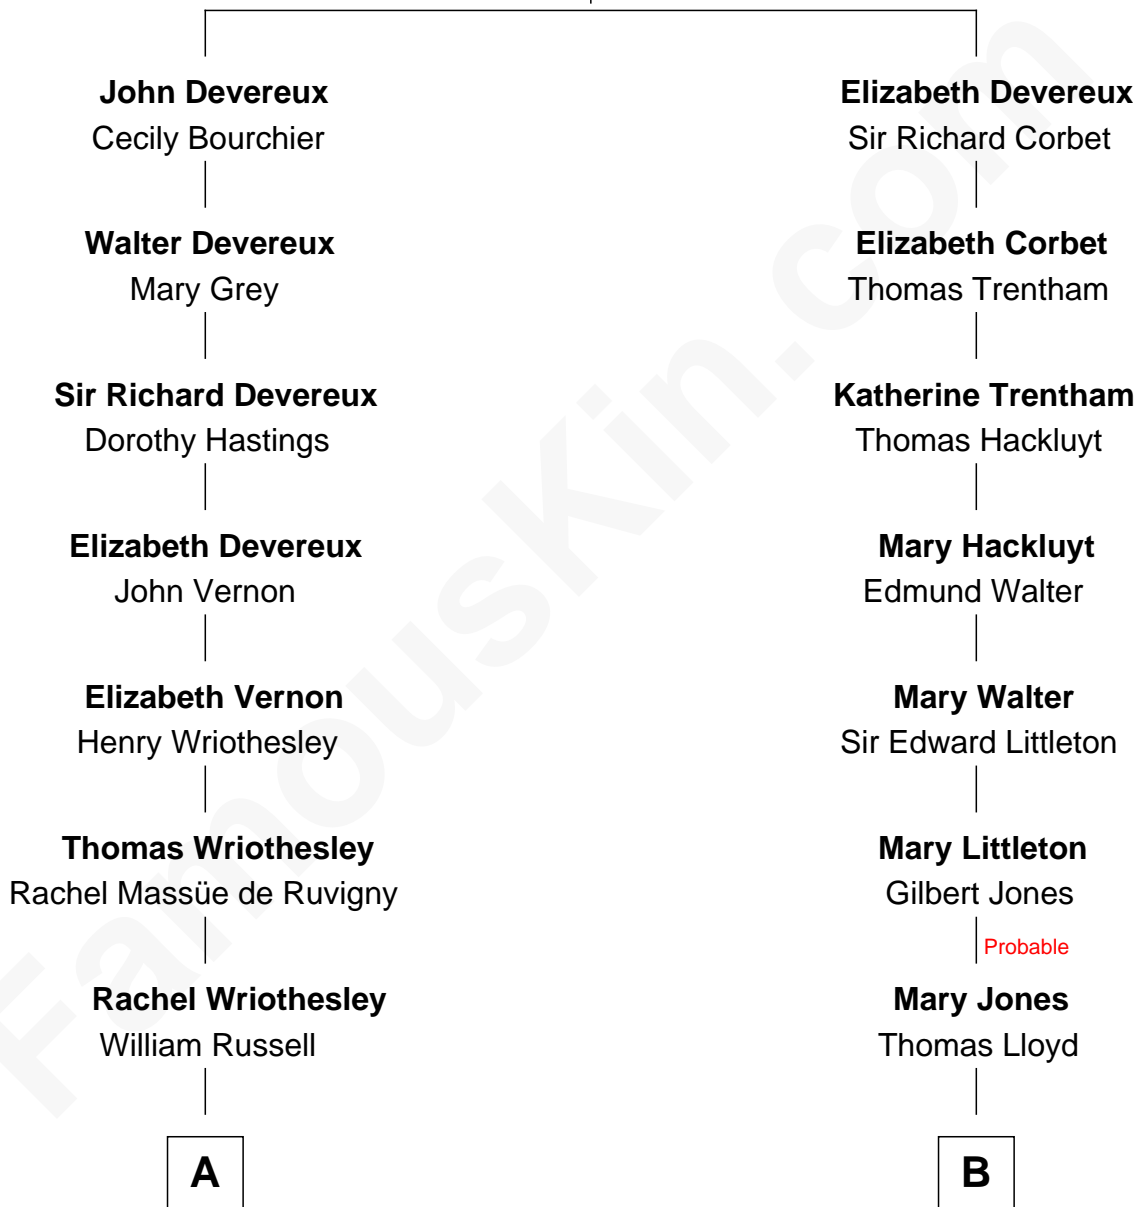

FamousKin.com Relationship Chart of

Queen Elizabeth II

Queen of the United Kingdom

15th cousin 2 times removed of

Mary Chapin Carpenter

Singer and Songwriter

Sir Walter Devereux

Anne Ferrers

Elizabeth II photo by [Eric Draper](#)