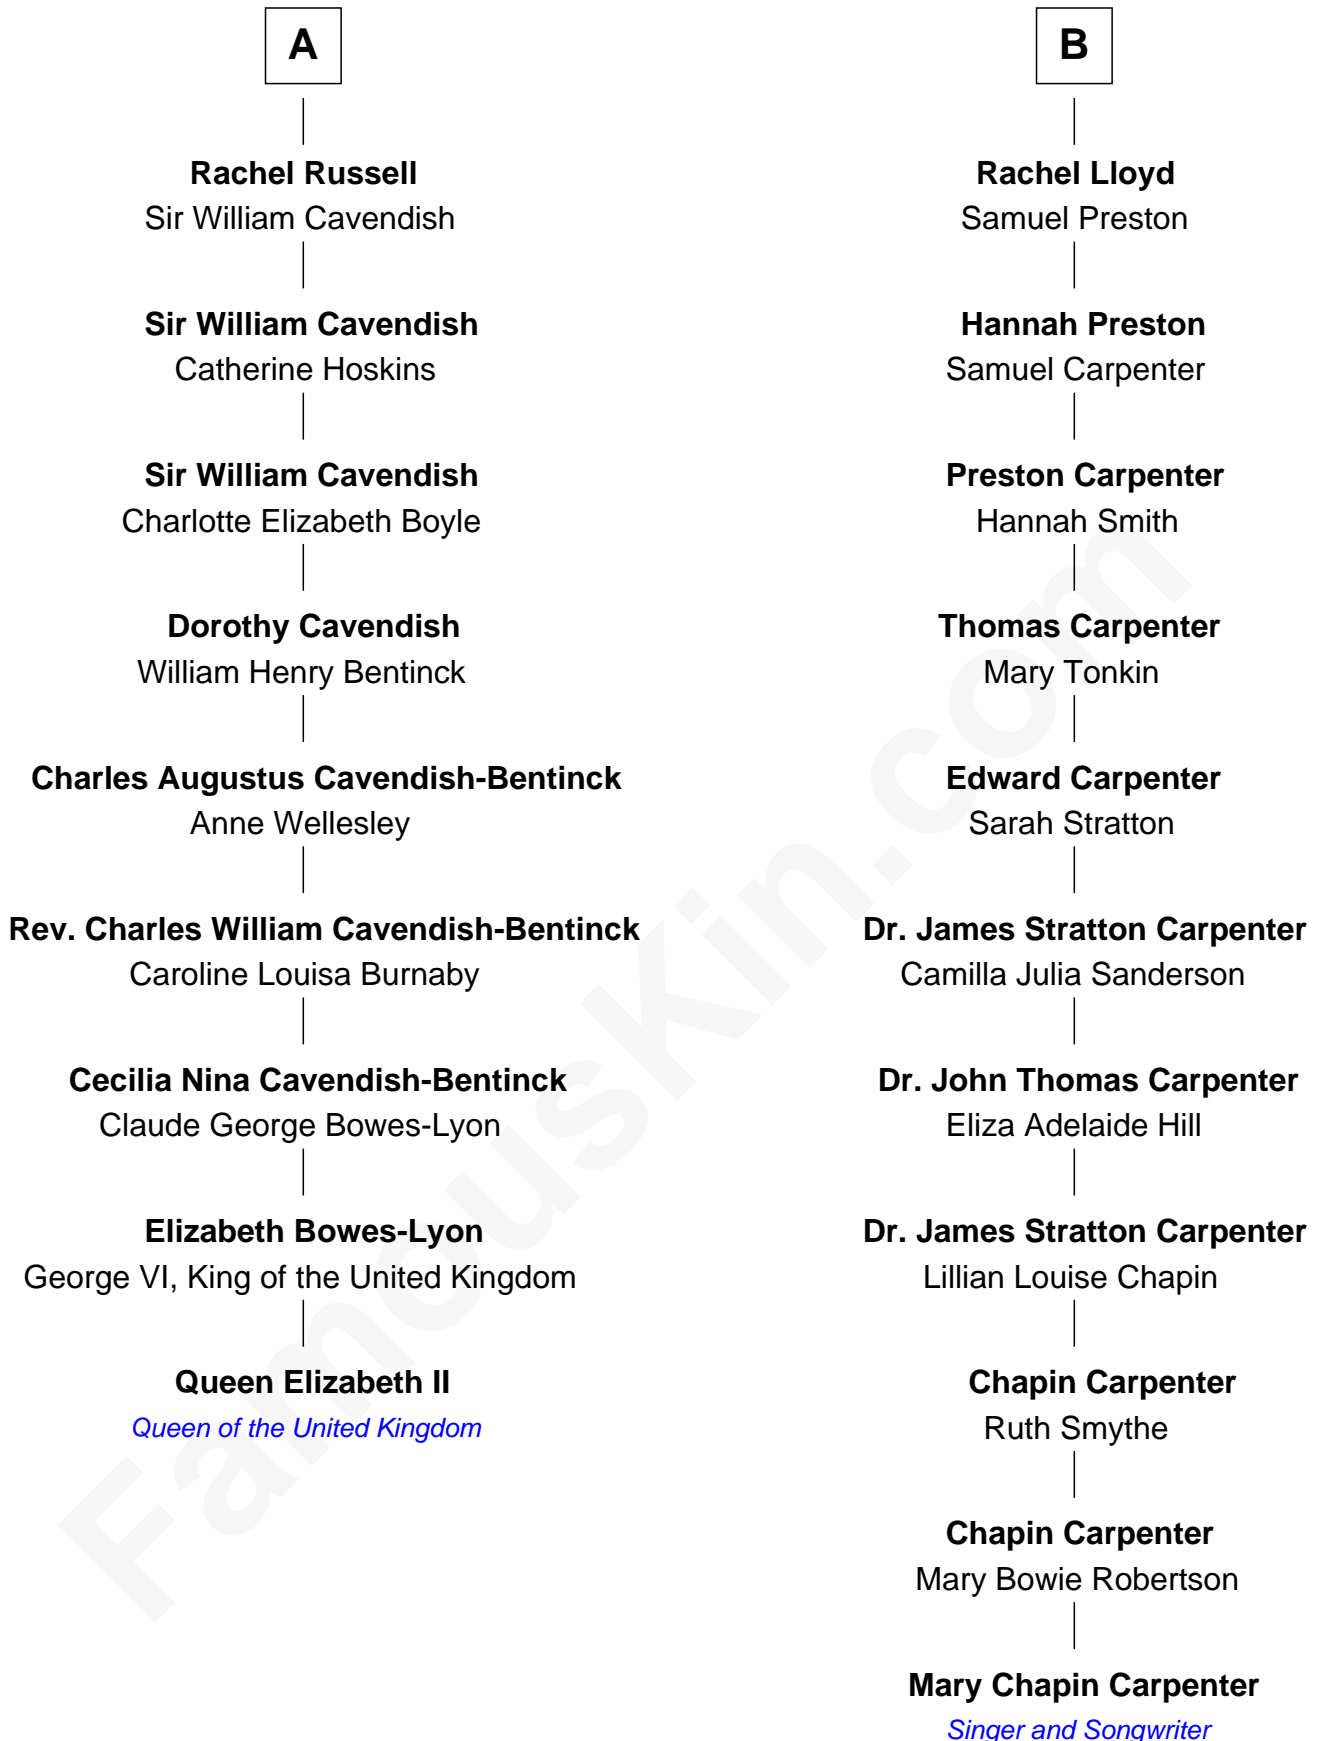

FamousKin.com Relationship Chart of

Queen Elizabeth II

Queen of the United Kingdom

15th cousin 2 times removed of

Mary Chapin Carpenter

Singer and Songwriter

Sir Walter Devereux

Anne Ferrers

Elizabeth II photo by [Eric Draper](#)