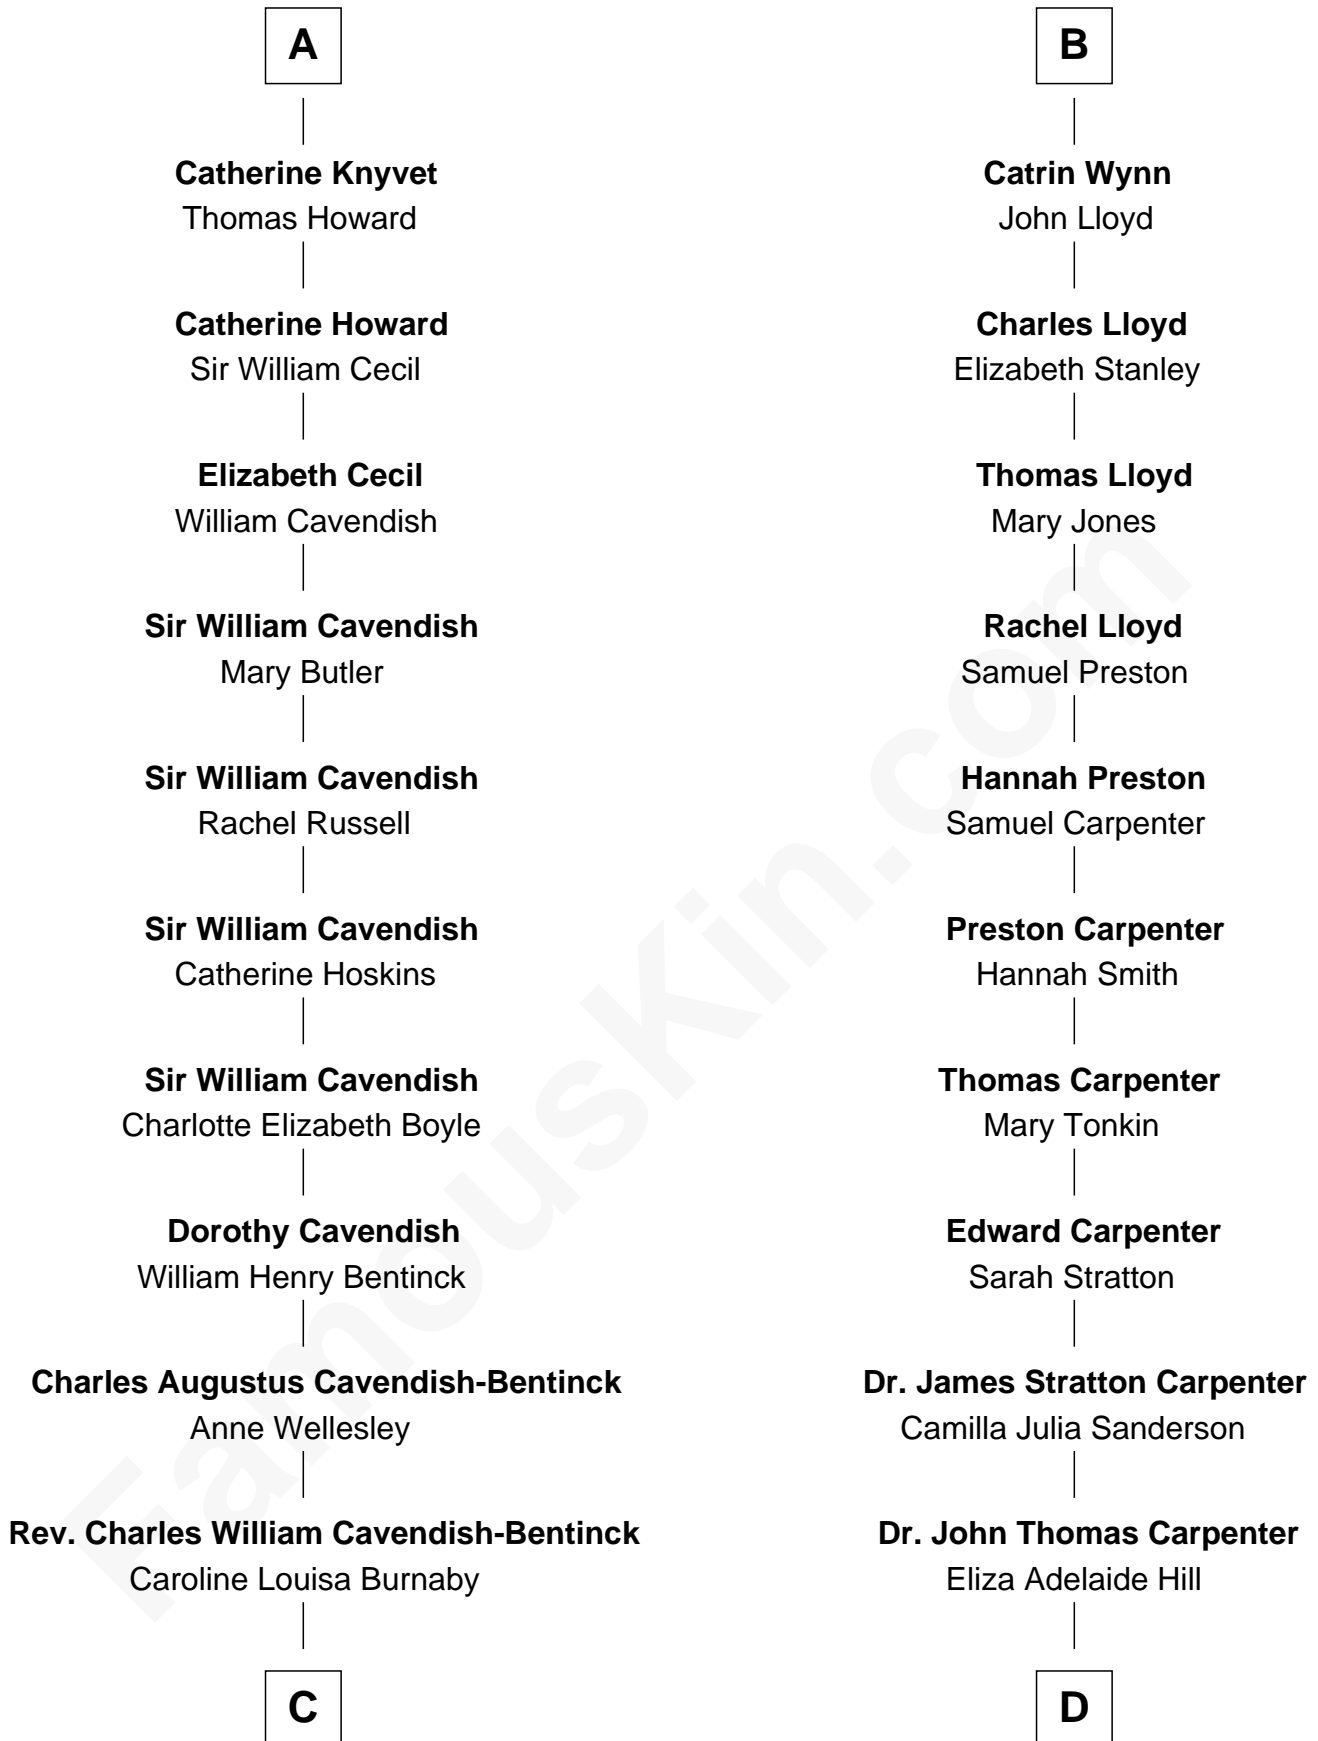

FamousKin.com Relationship Chart of

Queen Elizabeth II

Queen of the United Kingdom

19th cousin 1 time removed of

Mary Chapin Carpenter

Singer and Songwriter

C

Cecilia Nina Cavendish-Bentinck

Claude George Bowes-Lyon

Elizabeth Bowes-Lyon

George VI, King of the United Kingdom

Queen Elizabeth II

Queen of the United Kingdom

D

Dr. James Stratton Carpenter

Lillian Louise Chapin