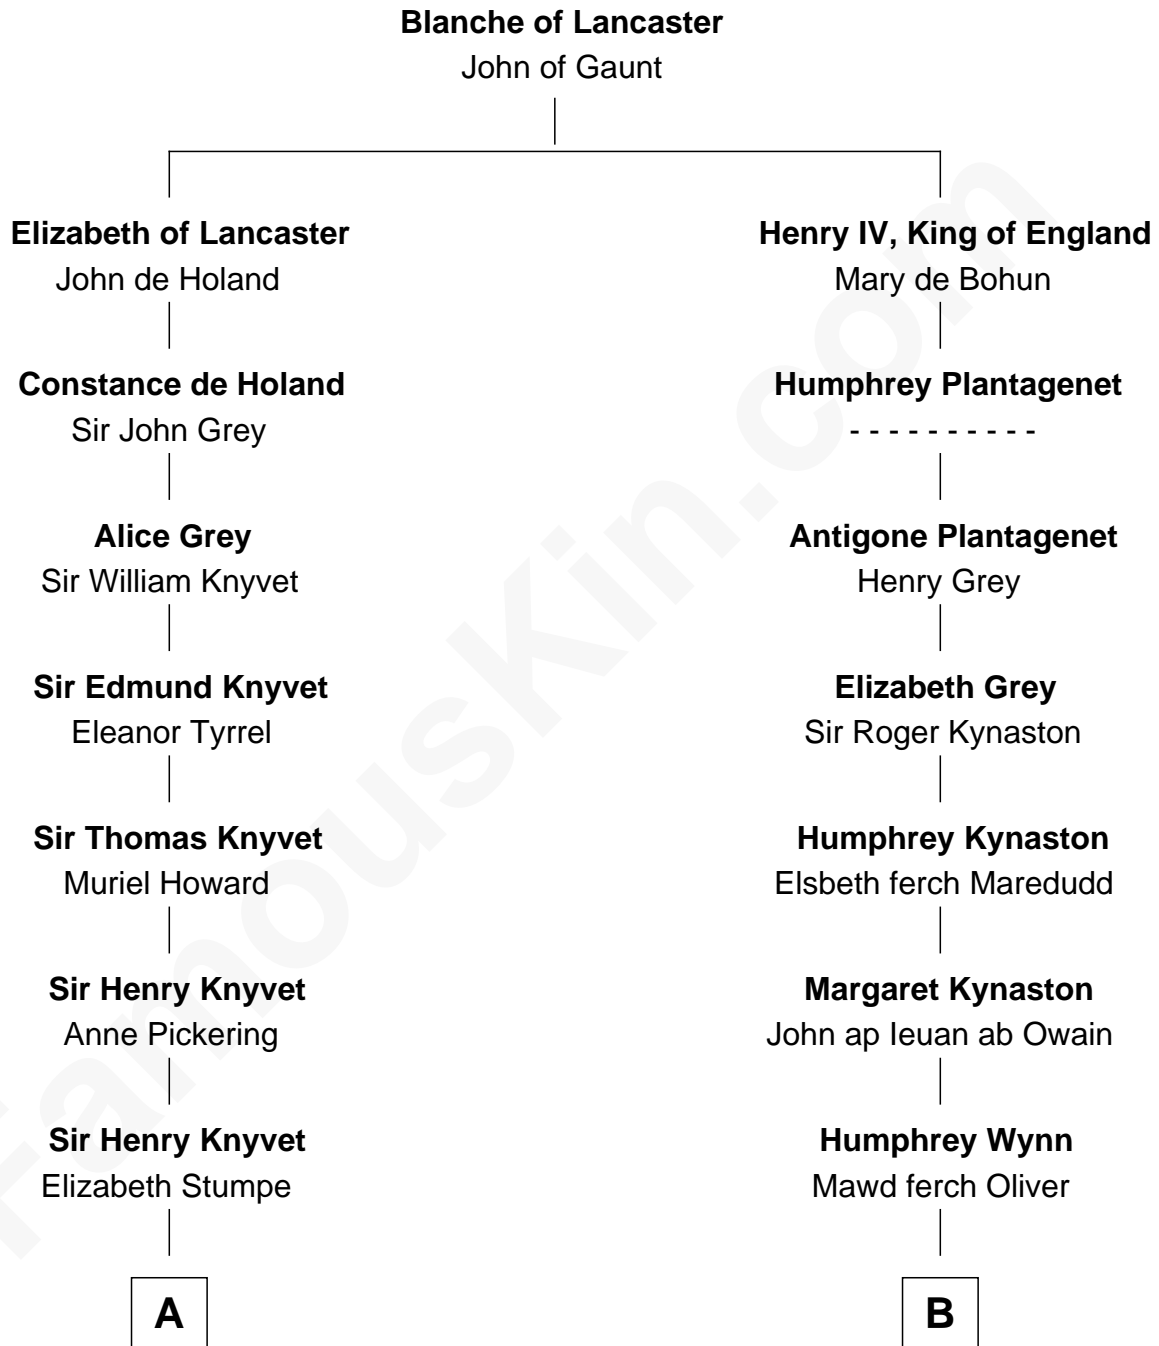

FamousKin.com Relationship Chart of

Queen Elizabeth II

Queen of the United Kingdom

19th cousin 1 time removed of

Mary Chapin Carpenter

Singer and Songwriter

C

Cecilia Nina Cavendish-Bentinck

Claude George Bowes-Lyon

Elizabeth Bowes-Lyon

George VI, King of the United Kingdom

Queen Elizabeth II

Queen of the United Kingdom

D

Dr. James Stratton Carpenter

Lillian Louise Chapin