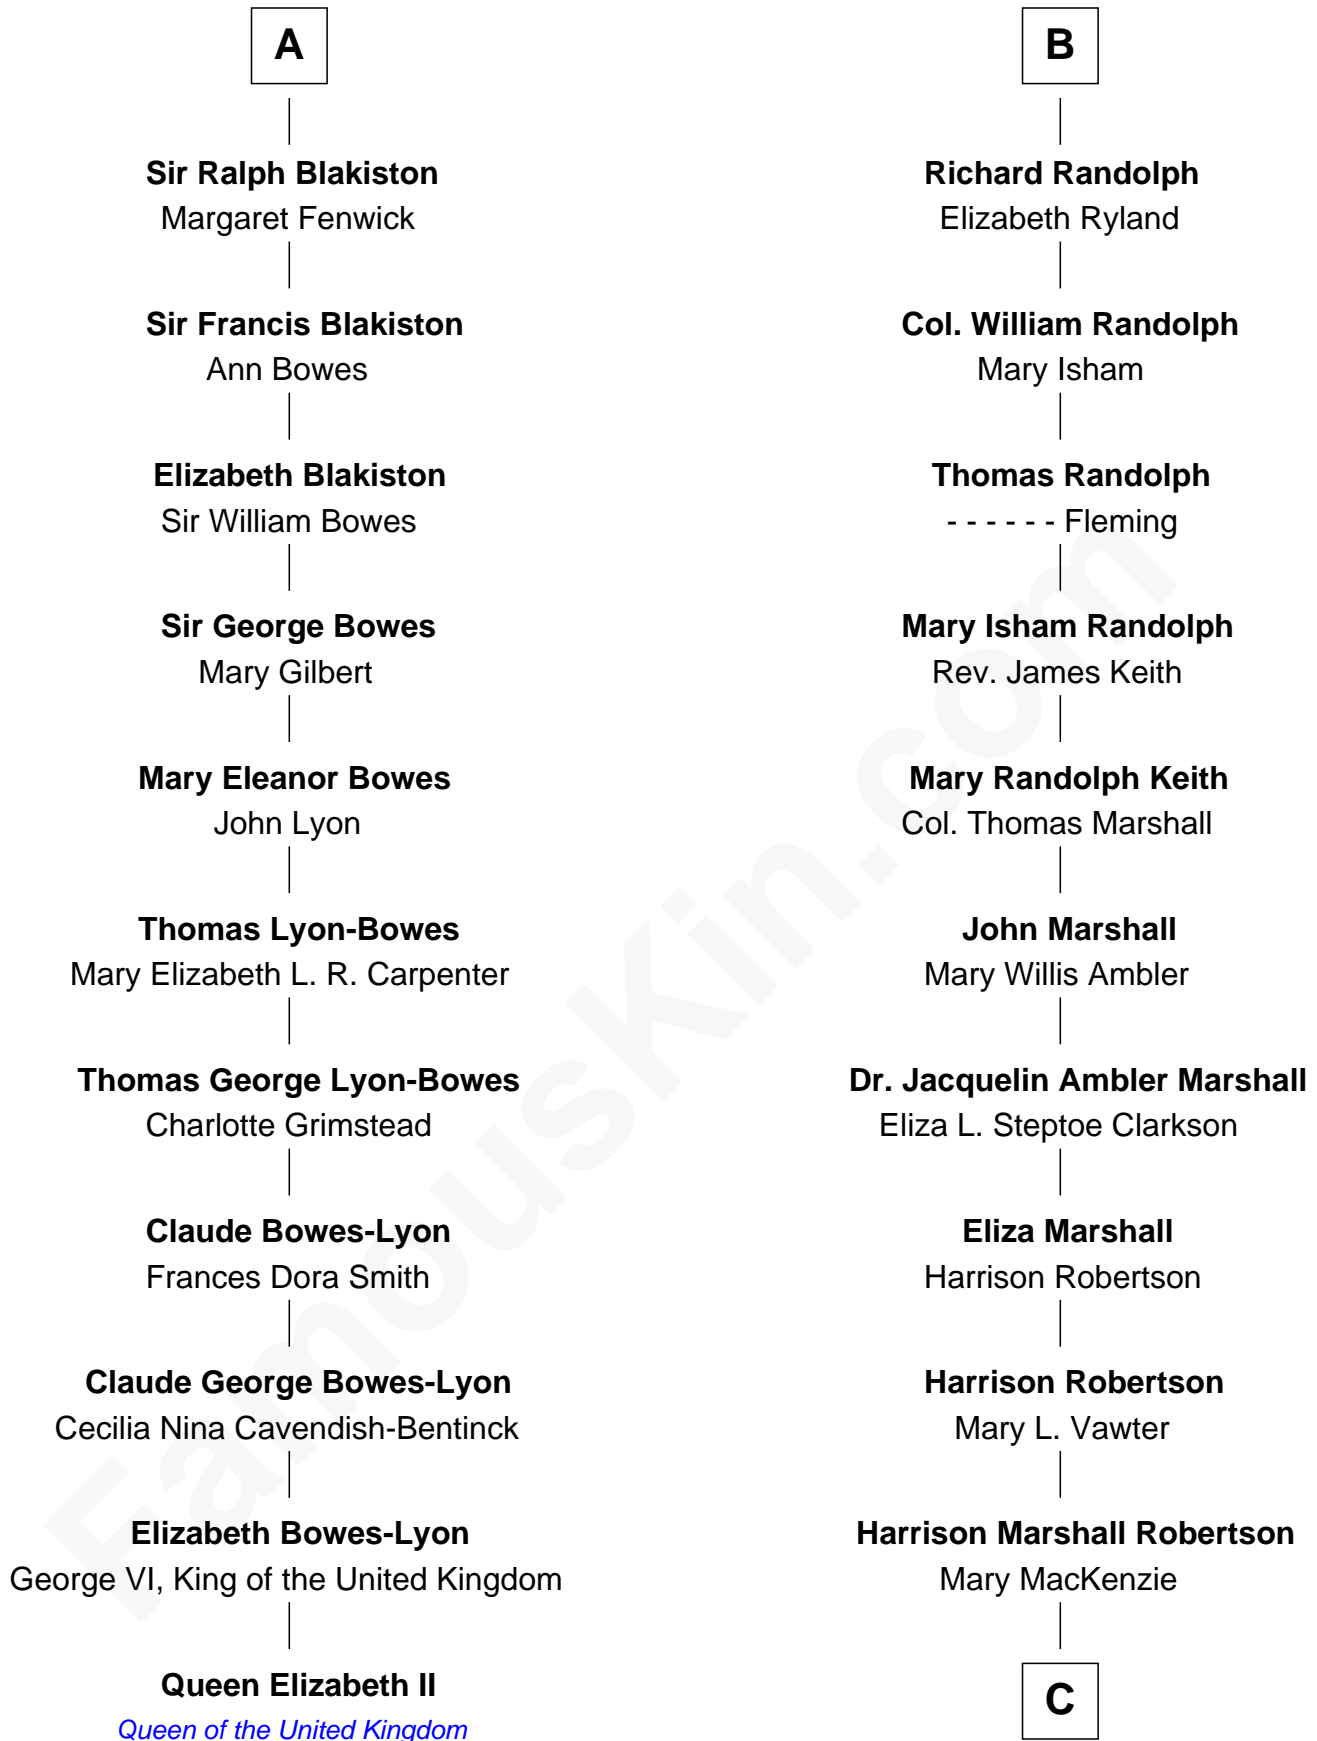

# FamousKin.com Relationship Chart of

**Queen Elizabeth II**

*Queen of the United Kingdom*

17th cousin 1 time removed of

**Mary Chapin Carpenter**

*Singer and Songwriter*

C

Mary Bowie Robertson  
Chapin Carpenter

Mary Chapin Carpenter  
*Singer and Songwriter*

FamousKin.com