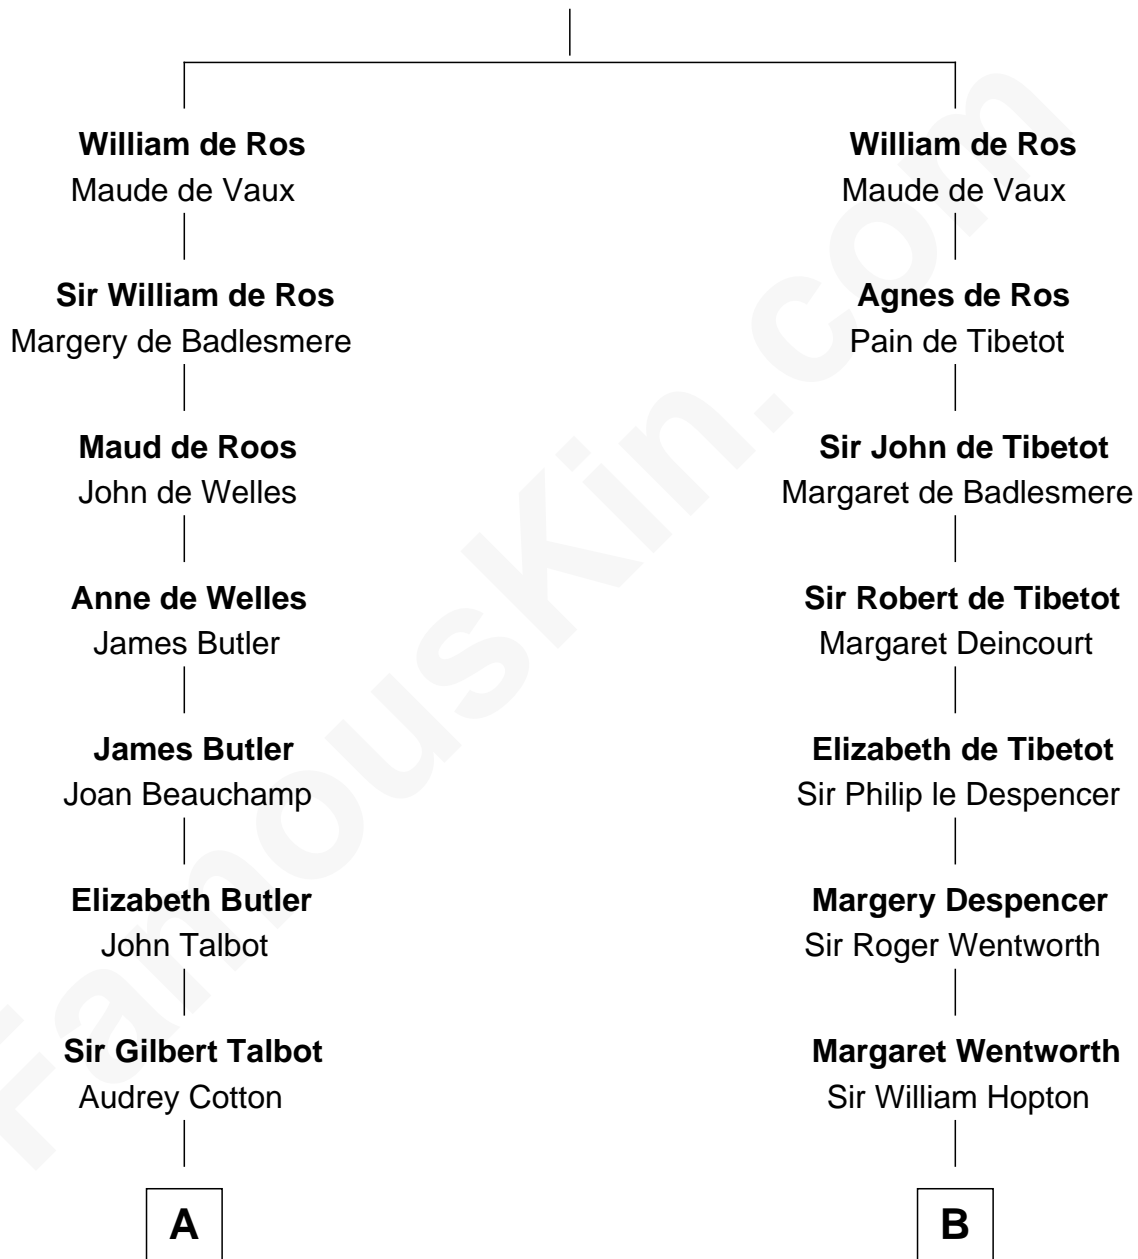

FamousKin.com

Relationship Chart of

Queen Elizabeth II

Queen of the United Kingdom

18th cousin 2 times removed of

John Marshall

4th Chief Justice of the U.S. Supreme Court

Sir Robert de Ros

Isabel de Aubeney

C

Claude Bowes-Lyon
Frances Dora Smith

Claude George Bowes-Lyon
Cecilia Nina Cavendish-Bentinck

Elizabeth Bowes-Lyon
George VI, King of the United Kingdom

Queen Elizabeth II
Queen of the United Kingdom

D

Mary Randolph Keith
Col. Thomas Marshall

John Marshall
U.S. Supreme Court Chief Justice

FamousKin.com