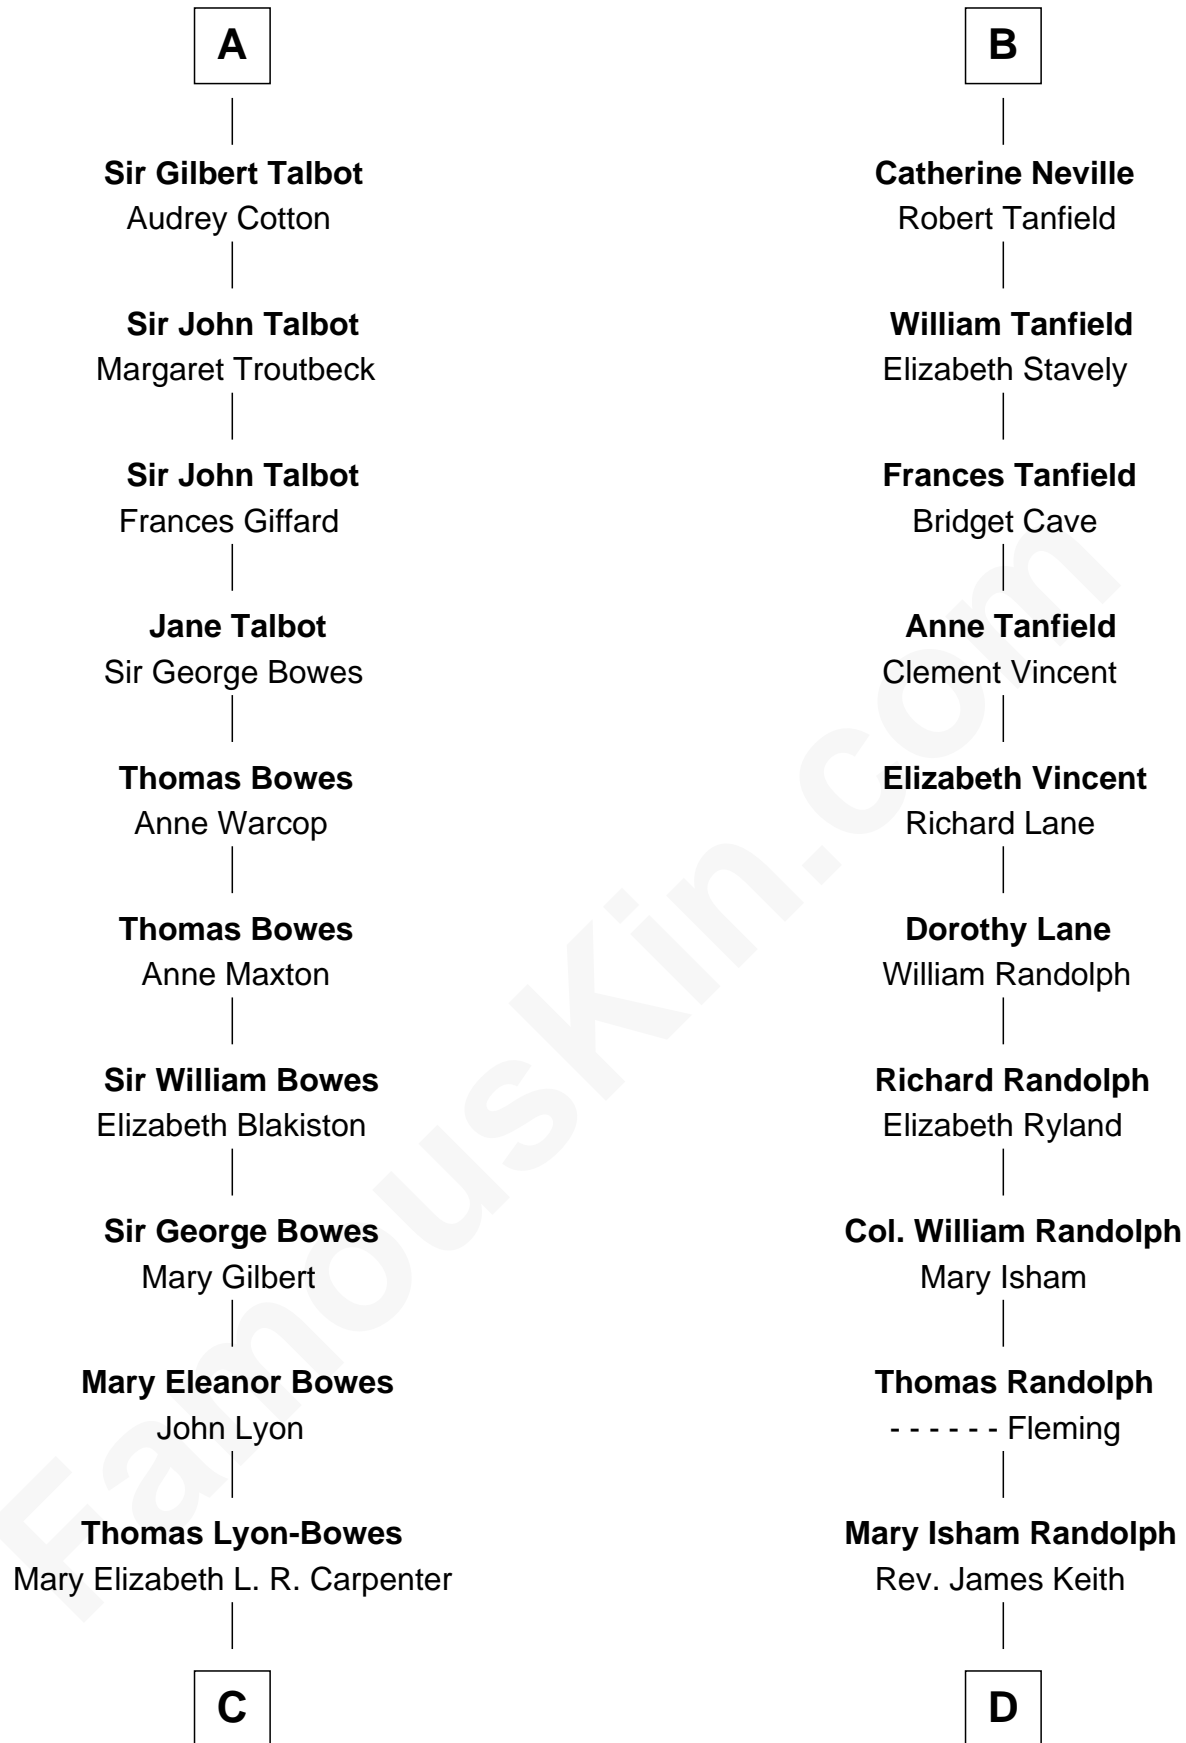

FamousKin.com

Relationship Chart of

Queen Elizabeth II

Queen of the United Kingdom

18th cousin 3 times removed of

John Marshall

4th Chief Justice of the U.S. Supreme Court

C

Thomas George Lyon-Bowes

Charlotte Grimstead

Claude Bowes-Lyon

Frances Dora Smith

Claude George Bowes-Lyon

Cecilia Nina Cavendish-Bentinck

Elizabeth Bowes-Lyon

George VI, King of the United Kingdom