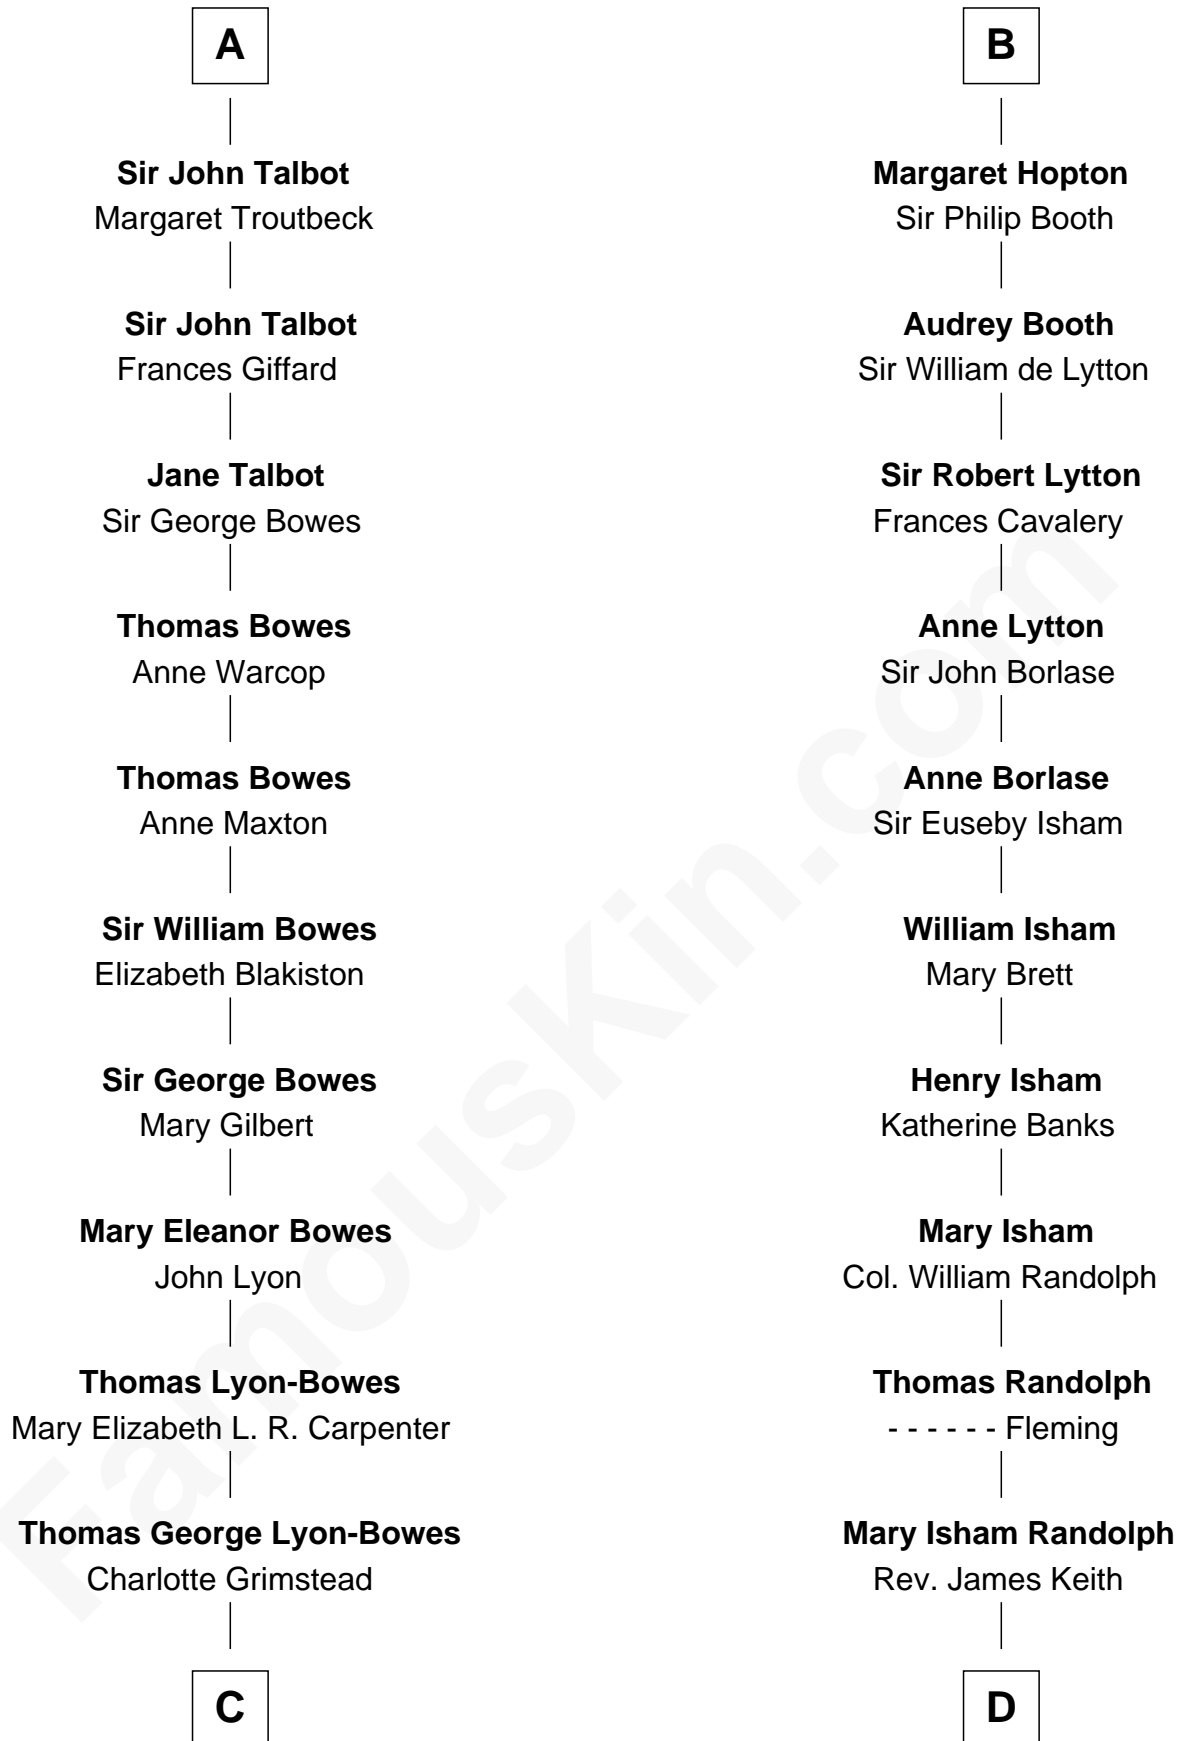

## Relationship Chart of

### Queen Elizabeth II

*Queen of the United Kingdom*

18th cousin 2 times removed of

### John Marshall

*4th Chief Justice of the U.S. Supreme Court*

**John de Vaux**

**C**

**Claude Bowes-Lyon**  
Frances Dora Smith

**Claude George Bowes-Lyon**  
Cecilia Nina Cavendish-Bentinck

**Elizabeth Bowes-Lyon**  
George VI, King of the United Kingdom

**Queen Elizabeth II**  
*Queen of the United Kingdom*

**D**

**Mary Randolph Keith**  
Col. Thomas Marshall

**John Marshall**  
*U.S. Supreme Court Chief Justice*