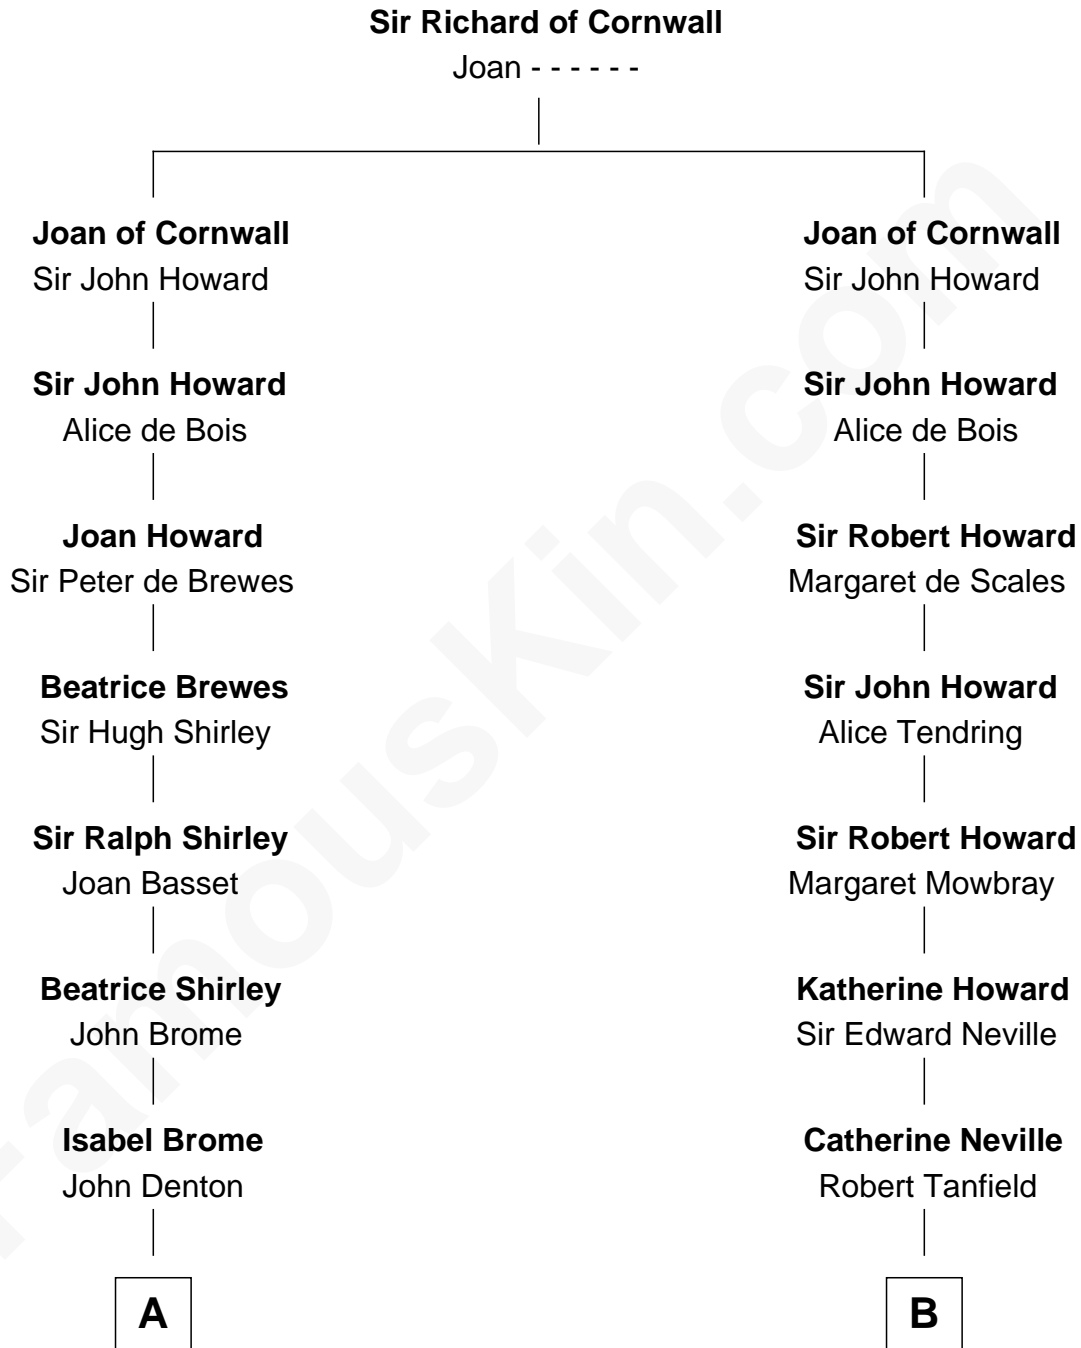

FamousKin.com

Relationship Chart of

Queen Elizabeth II

Queen of the United Kingdom

17th cousin 4 times removed of

John Marshall

4th Chief Justice of the U.S. Supreme Court

C

Charles Augustus Cavendish-Bentinck

Anne Wellesley

Rev. Charles William Cavendish-Bentinck

Caroline Louisa Burnaby

Cecilia Nina Cavendish-Bentinck

Claude George Bowes-Lyon

Elizabeth Bowes-Lyon

George VI, King of the United Kingdom