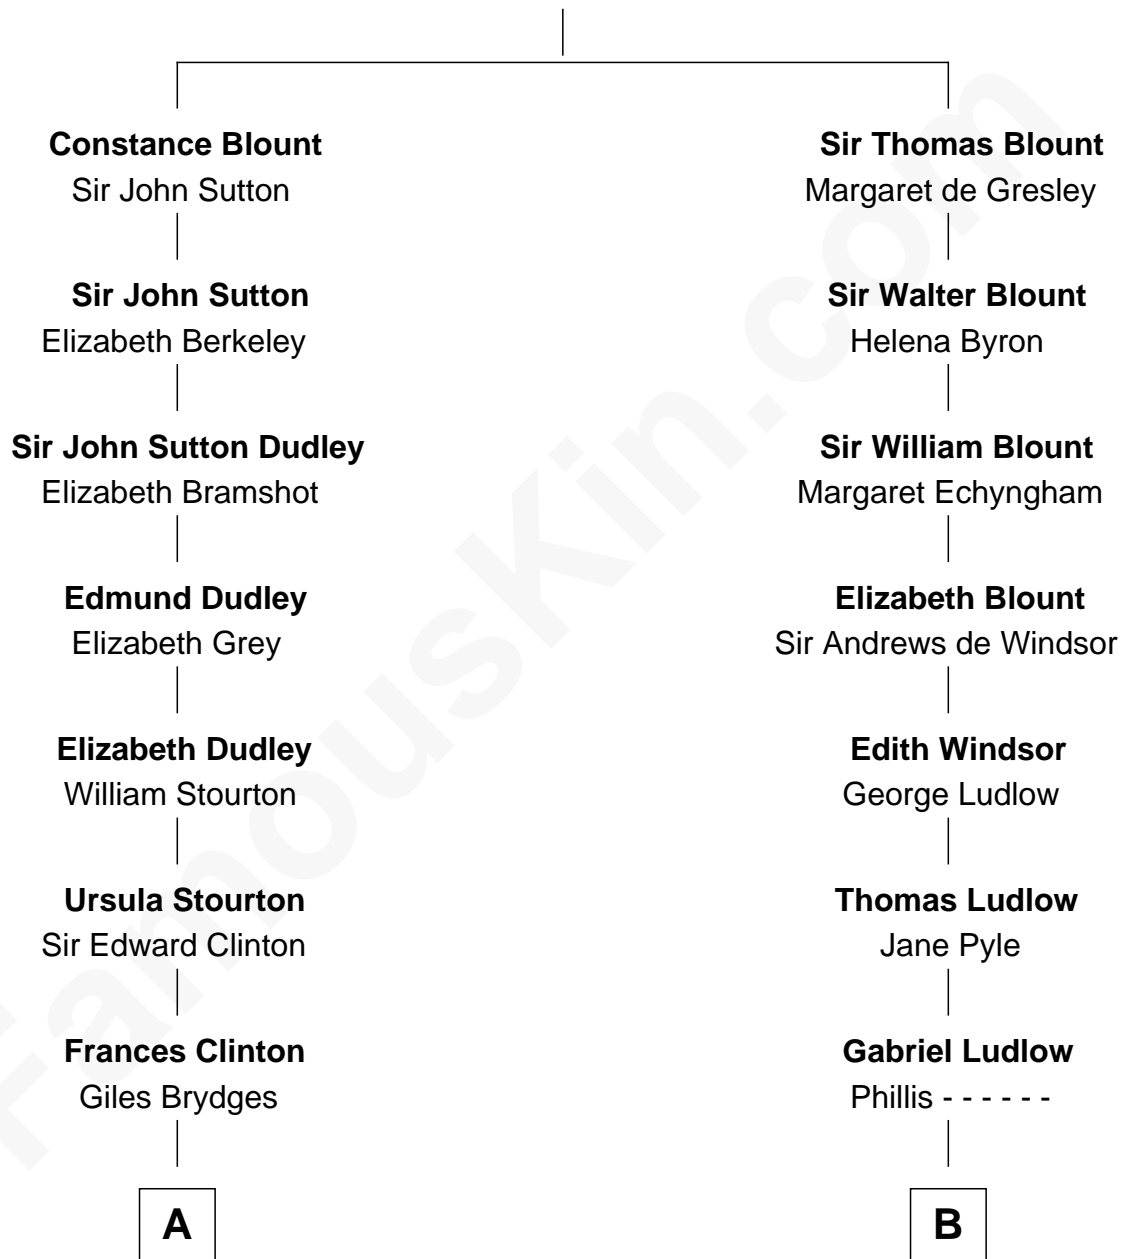

FamousKin.com Relationship Chart of

Queen Elizabeth II

Queen of the United Kingdom

18th cousin of

Edward Norton

Movie Actor

Sir Walter Blount

Sancha de Ayala

A

Catherine Brydges

Francis Russell

Sir William Russell

Anne Carr

William Russell

Rachel Wriothesley

Rachel Russell