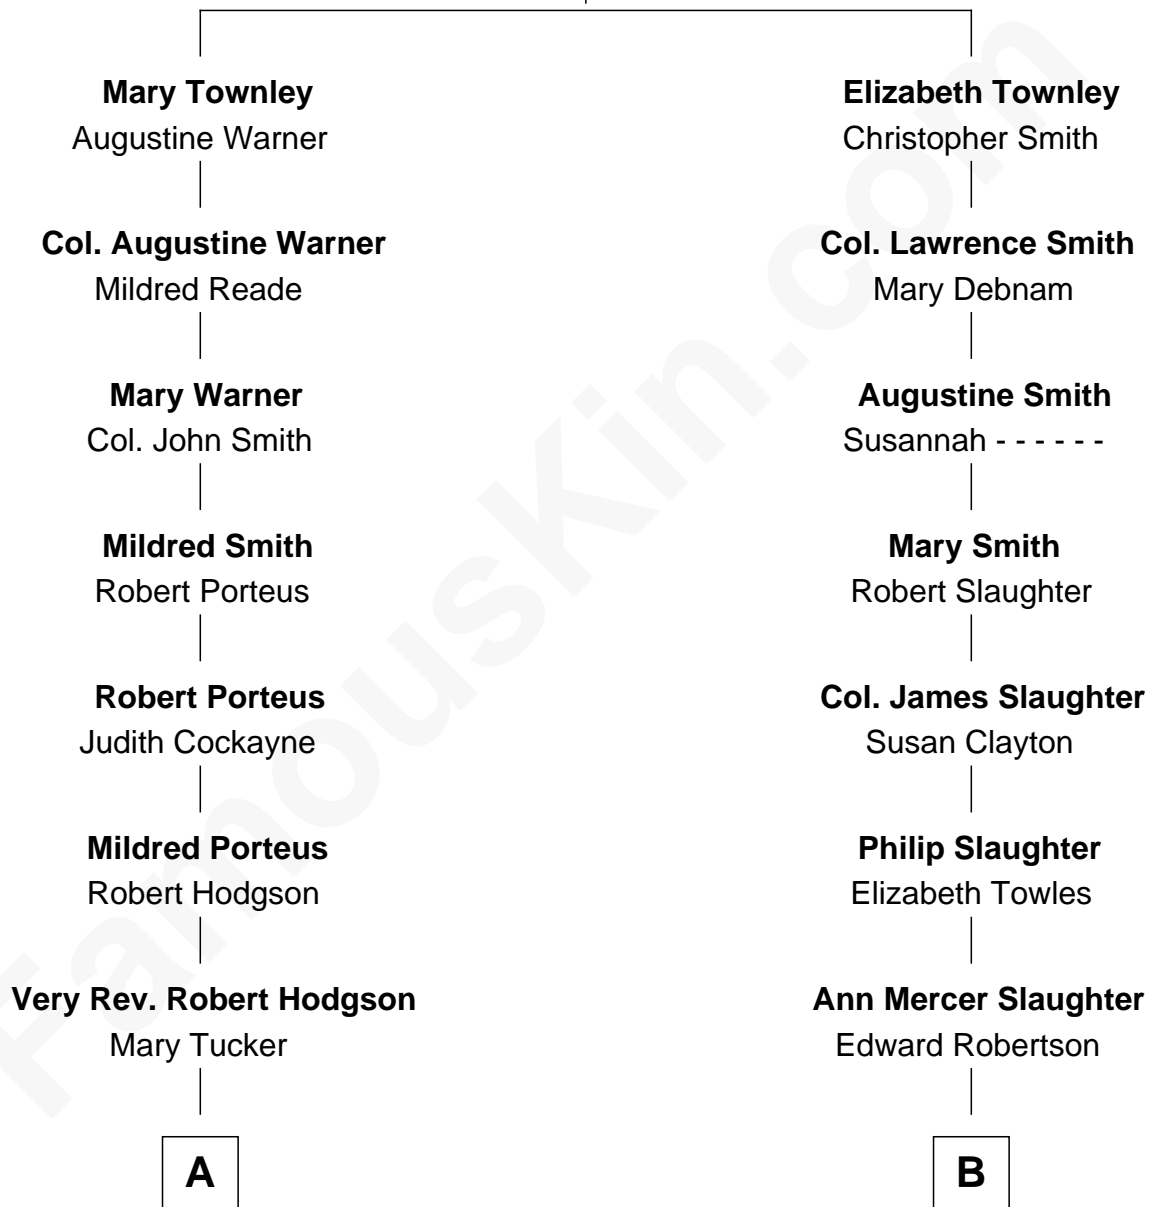

FamousKin.com Relationship Chart of

Queen Elizabeth II

Queen of the United Kingdom

11th cousin 1 time removed of

Edward Norton

Movie Actor

Laurence Townley

Jennet Halstead

A

Henrietta Mildred Hodgson

Oswald Smith

Frances Dora Smith

Claude Bowes-Lyon

Claude George Bowes-Lyon

Cecilia Nina Cavendish-Bentinck

Elizabeth Bowes-Lyon

George VI, King of the United Kingdom

Queen Elizabeth II

Queen of the United Kingdom

B

Cornelia H. Robertson

Dr. Reuben K. Long

Mary Mercer Long

Dr. Henry Wilson Somerville