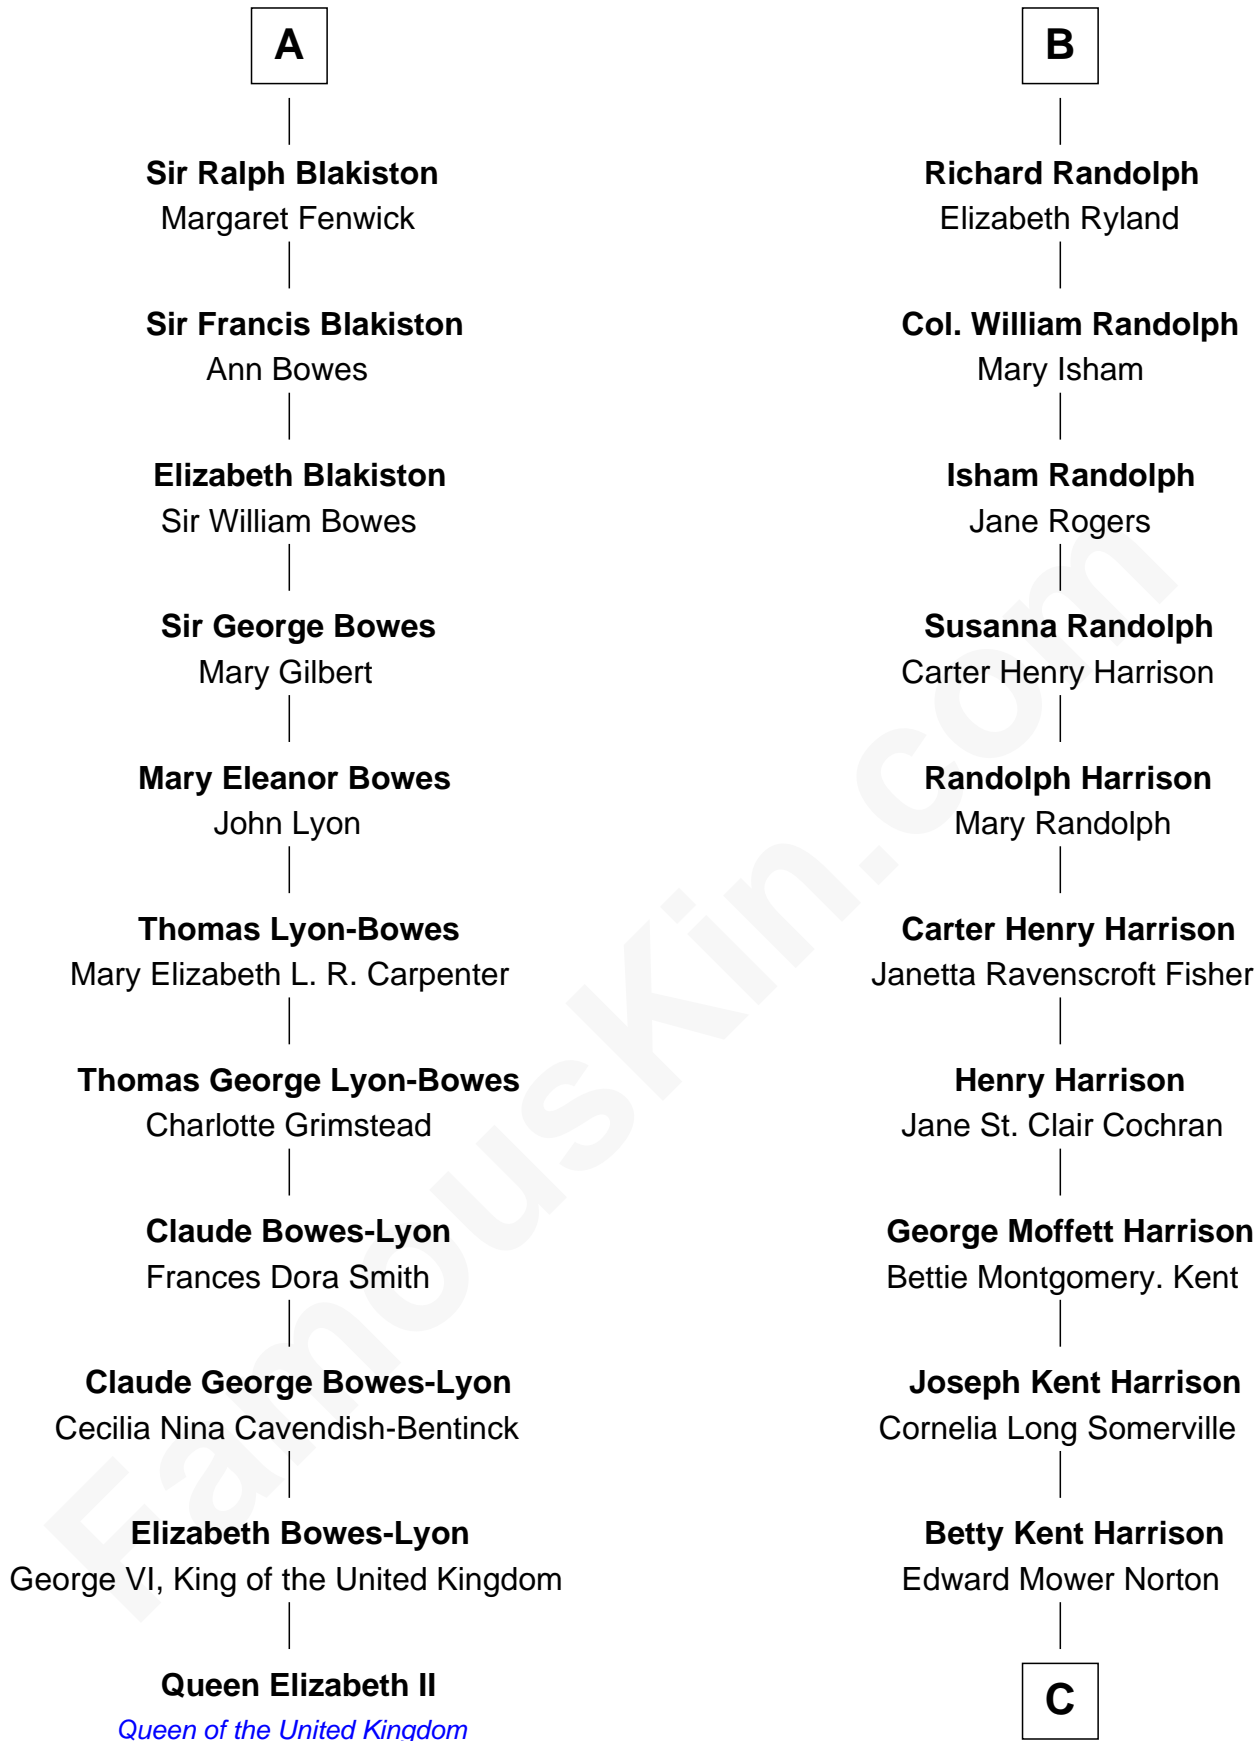

# FamousKin.com Relationship Chart of

**Queen Elizabeth II**

*Queen of the United Kingdom*

17th cousin 1 time removed of

**Edward Norton**

*Movie Actor*

Edward Mower Norton

Lydia Robinson Rouse