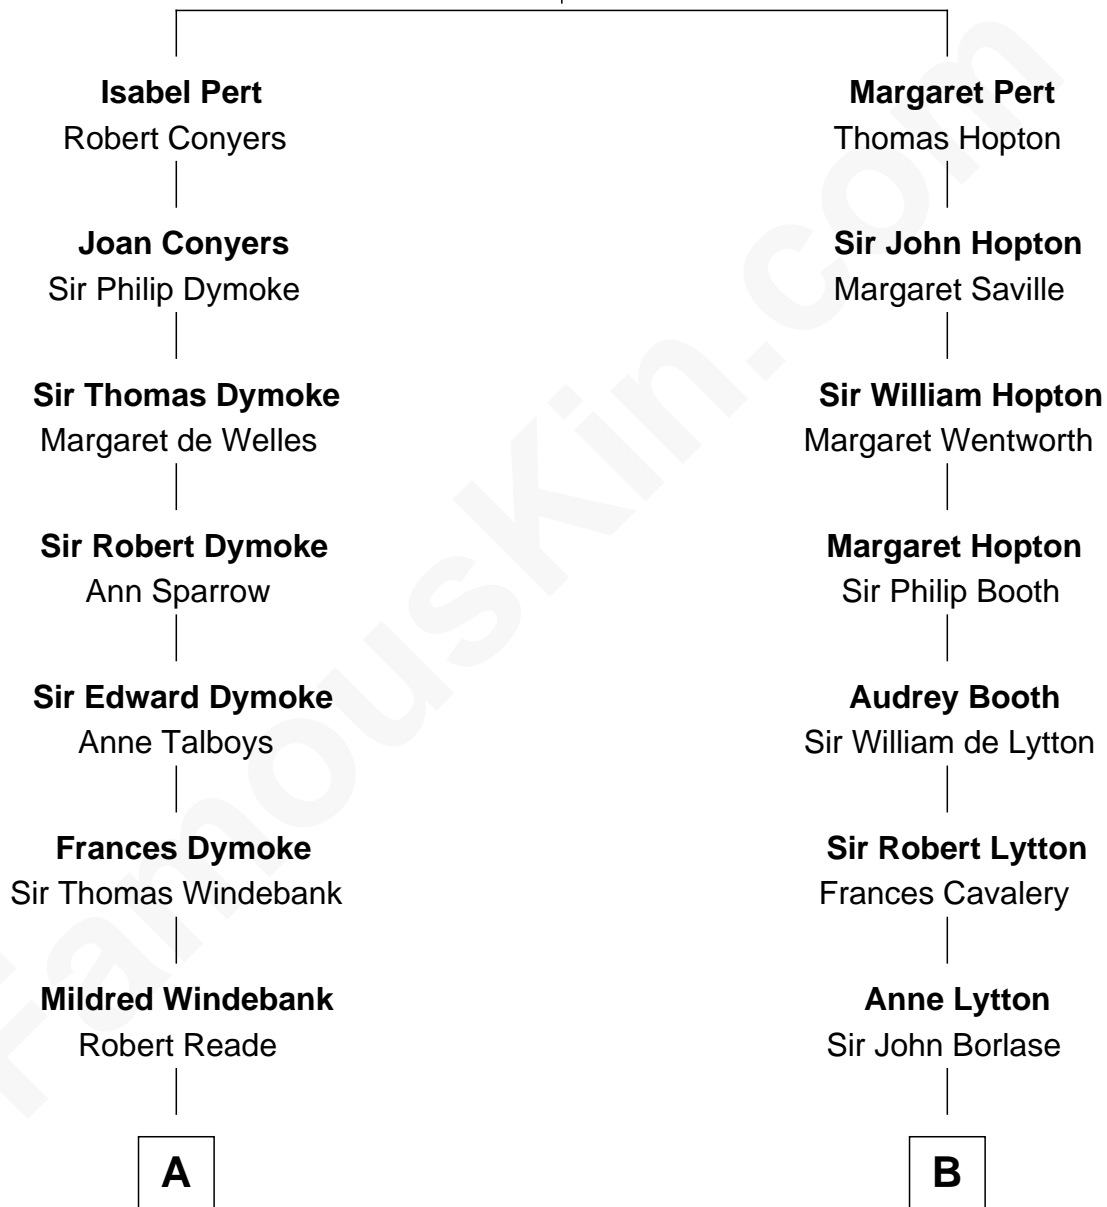

FamousKin.com Relationship Chart of

Queen Elizabeth II

Queen of the United Kingdom

18th cousin 2 times removed of

Edward Norton

Movie Actor

William Pert
Joan le Scrope

C

Elizabeth Bowes-Lyon
George VI, King of the United Kingdom

Queen Elizabeth II
Queen of the United Kingdom

D

Joseph Kent Harrison
Cornelia Long Somerville

Betty Kent Harrison
Edward Mower Norton

Edward Mower Norton
Lydia Robinson Rouse