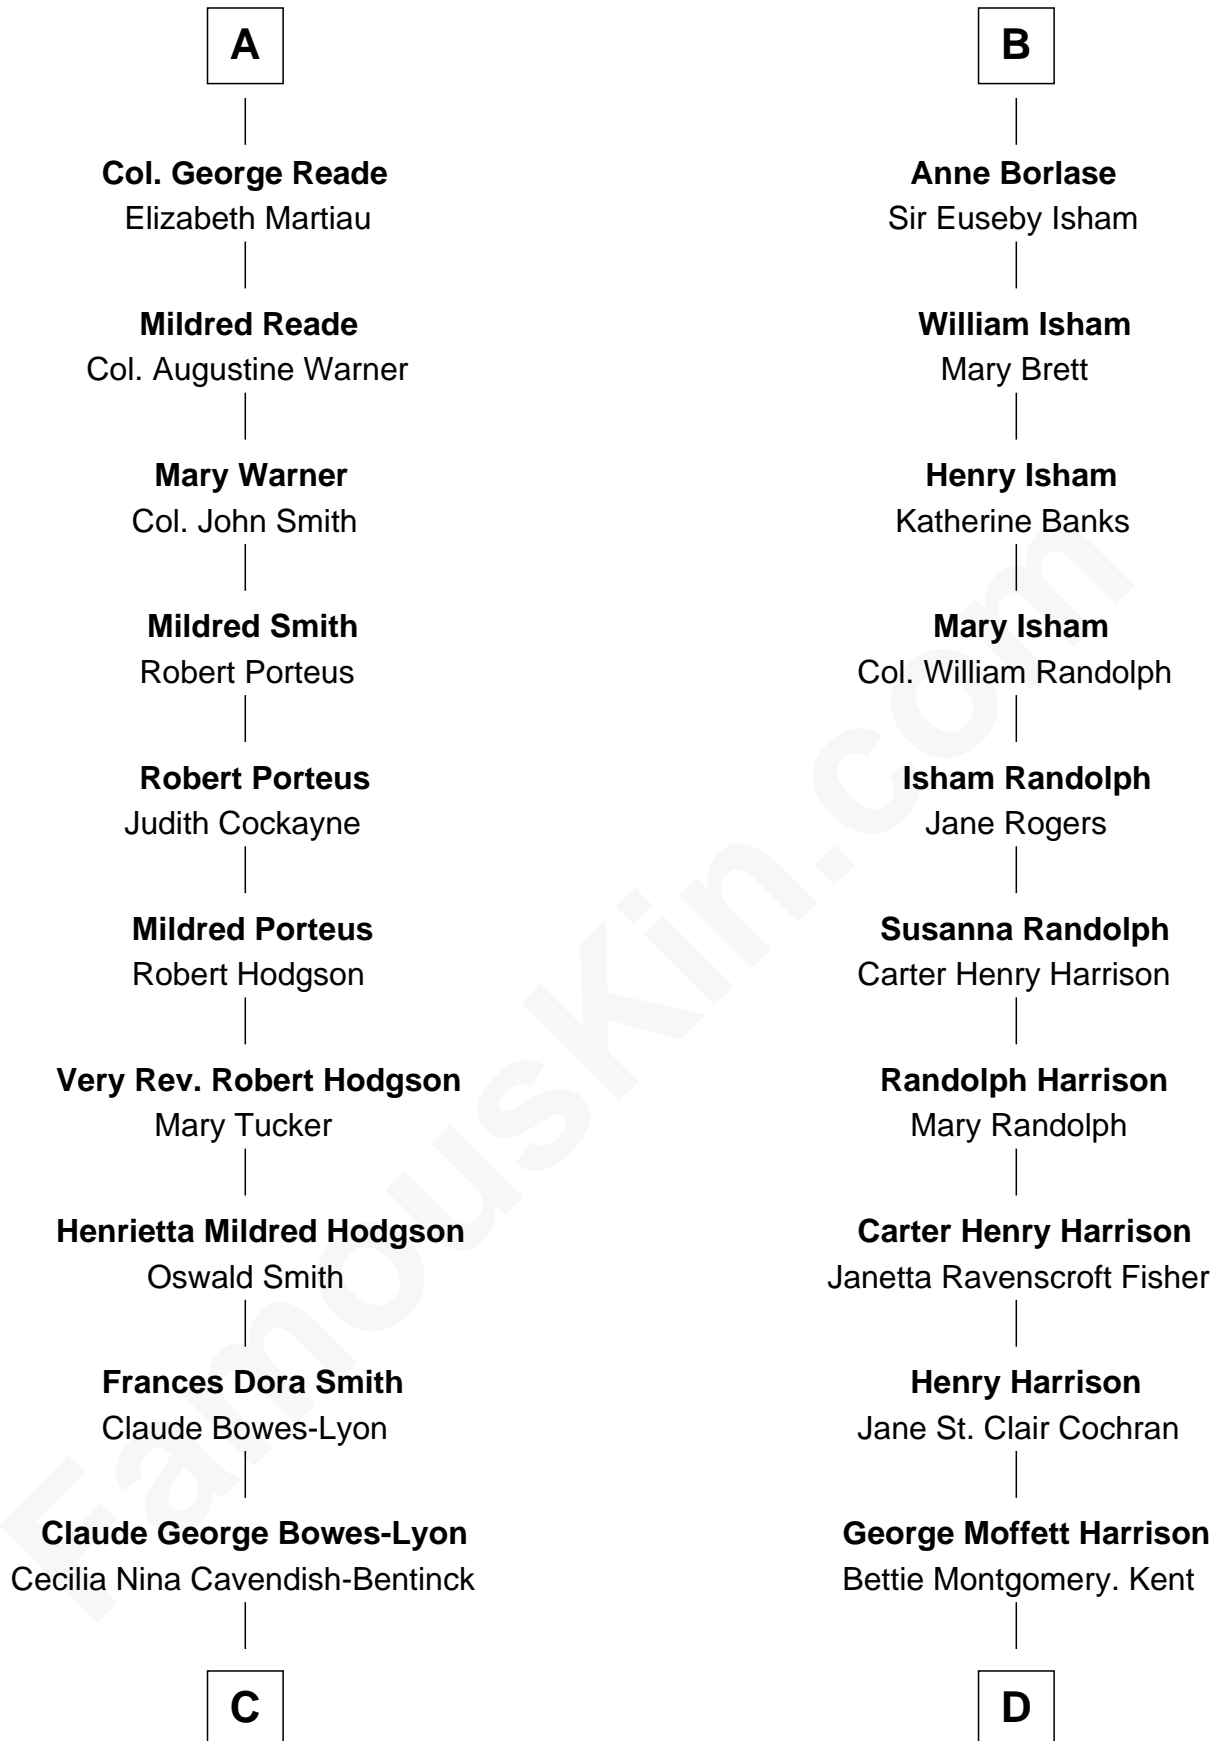

FamousKin.com Relationship Chart of

Queen Elizabeth II

Queen of the United Kingdom

18th cousin 2 times removed of

Edward Norton

Movie Actor

William Pert
Joan le Scrope

C

Elizabeth Bowes-Lyon
George VI, King of the United Kingdom

Queen Elizabeth II
Queen of the United Kingdom

D

Joseph Kent Harrison
Cornelia Long Somerville

Betty Kent Harrison
Edward Mower Norton

Edward Mower Norton
Lydia Robinson Rouse