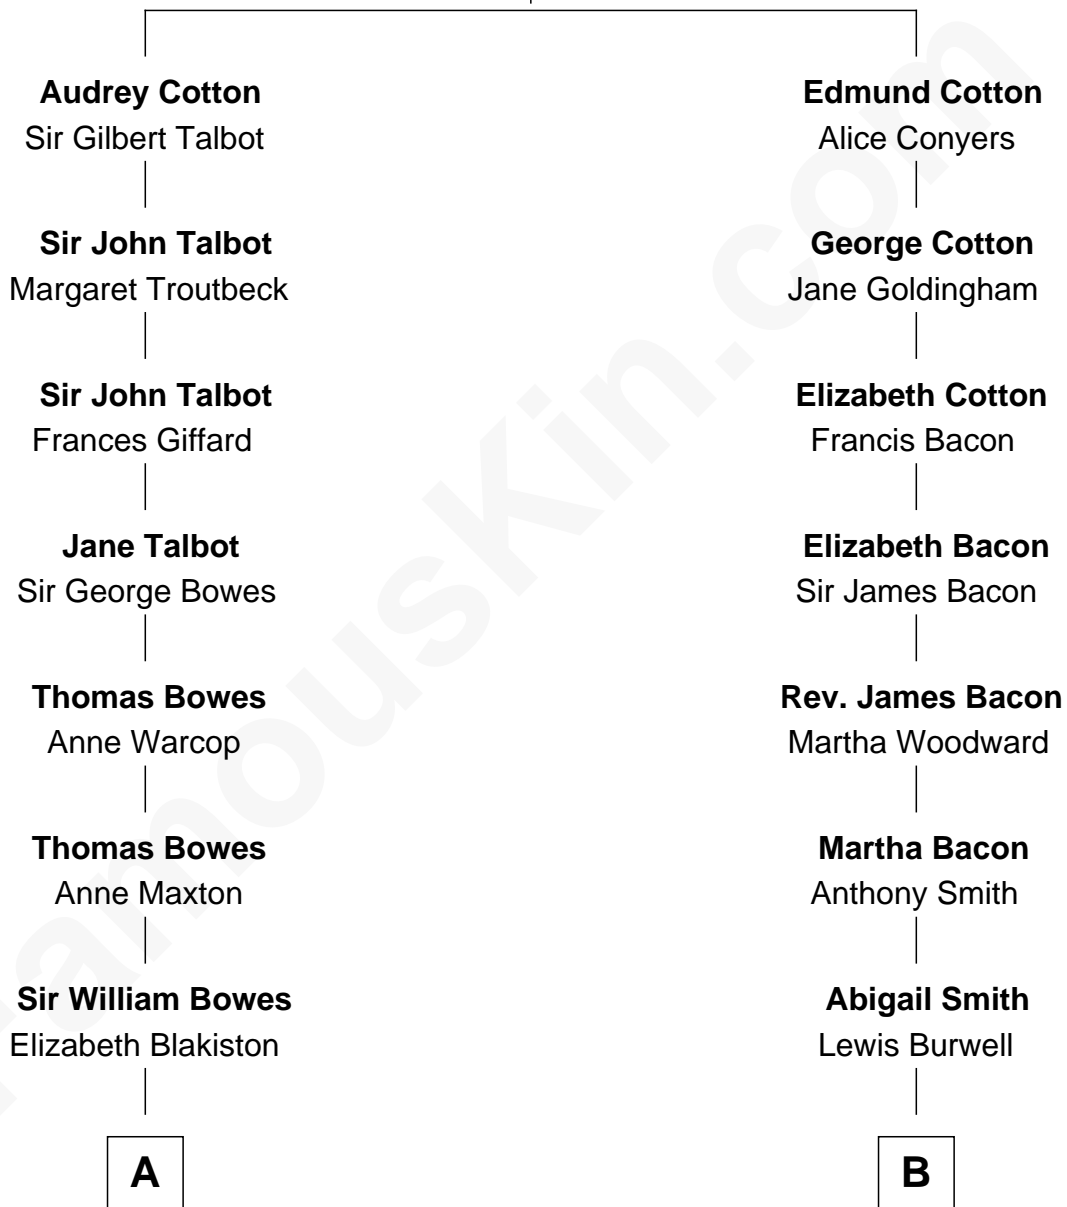

FamousKin.com Relationship Chart of

Queen Elizabeth II

Queen of the United Kingdom

14th cousin 3 times removed of

Edward Norton

Movie Actor

William Cotton

Alice Abbott

Elizabeth II photo by [Eric Draper](#)

Edward Norton photo by [David Shankbone](#) [\(CC BY 3.0\)](#)