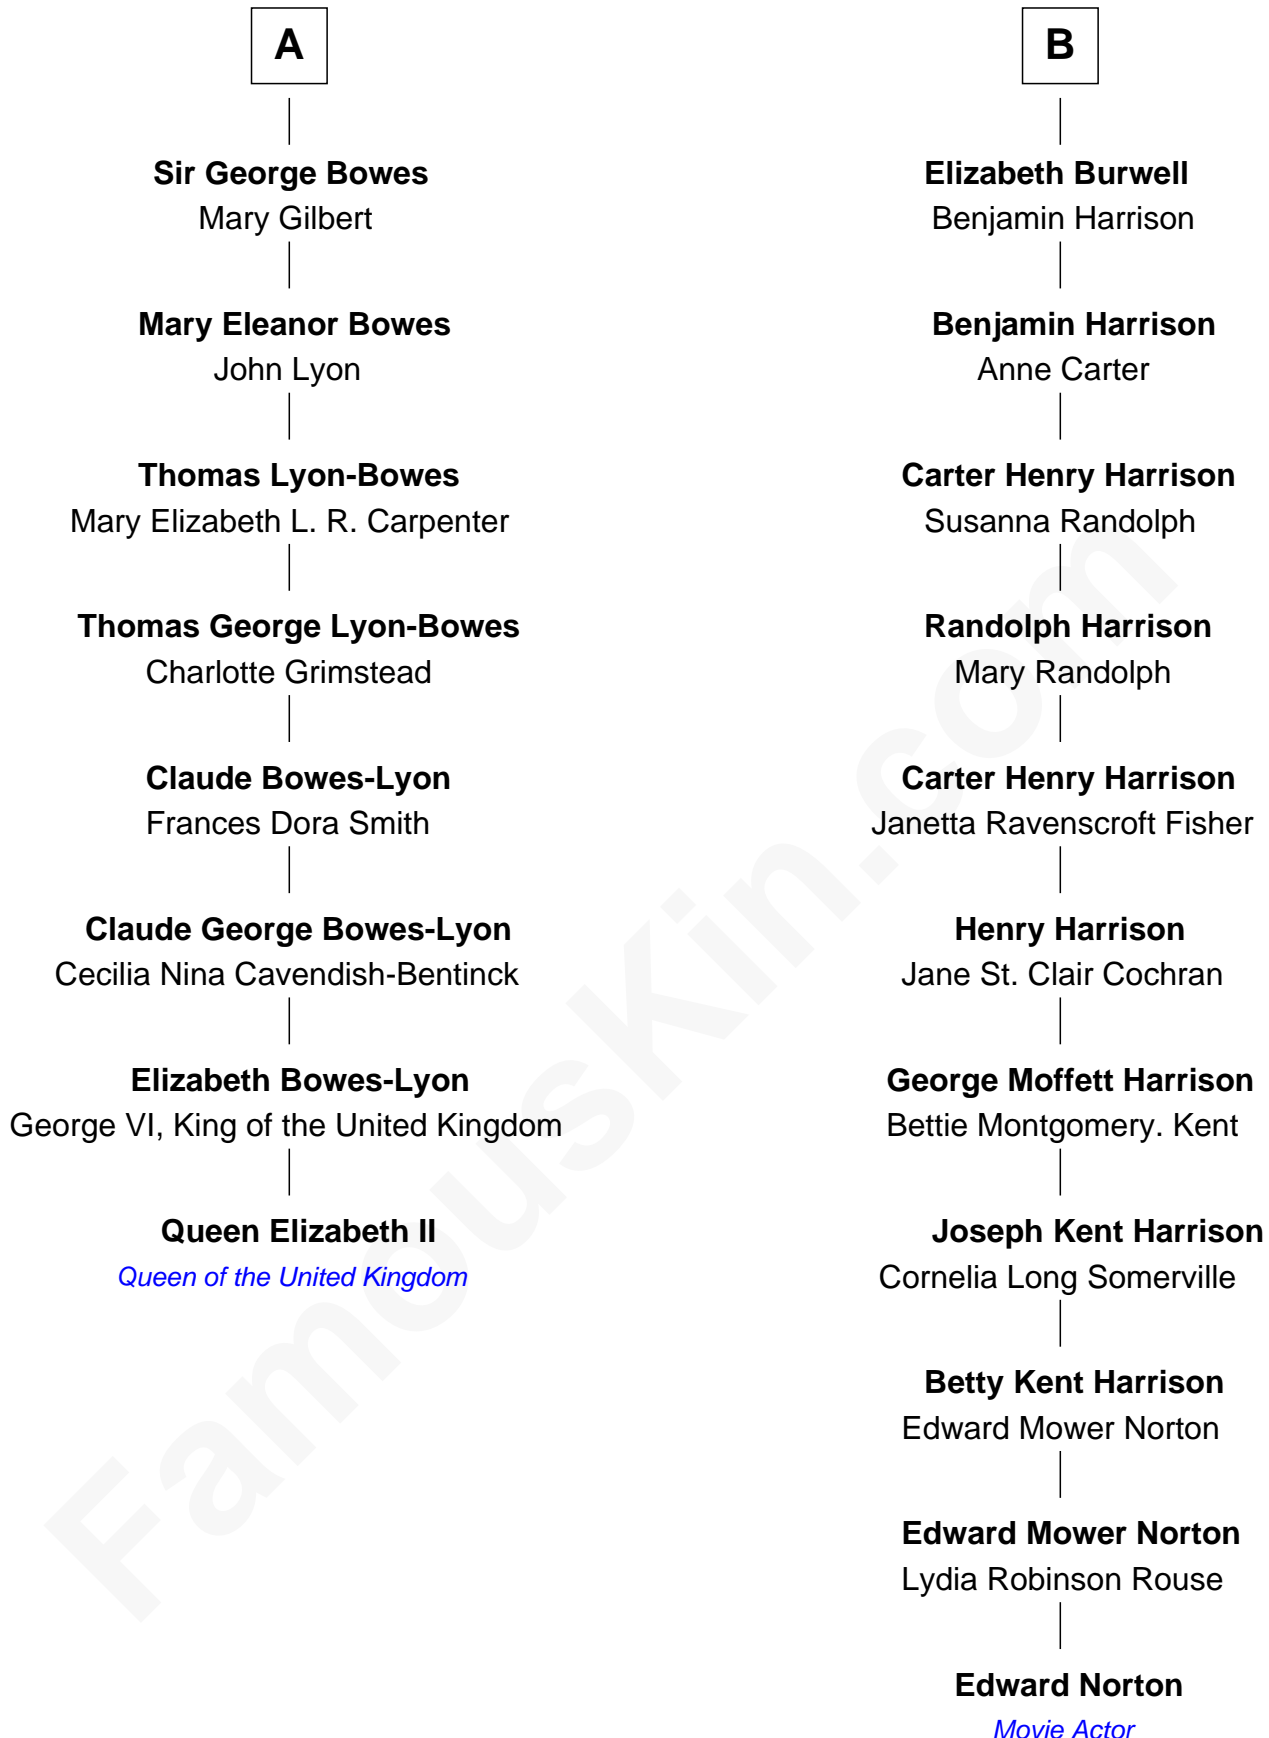

FamousKin.com Relationship Chart of

Queen Elizabeth II

Queen of the United Kingdom

14th cousin 3 times removed of

Edward Norton

Movie Actor

William Cotton

Alice Abbott

Elizabeth II photo by [Eric Draper](#)

Edward Norton photo by [David Shankbone](#) [\(CC BY 3.0\)](#)