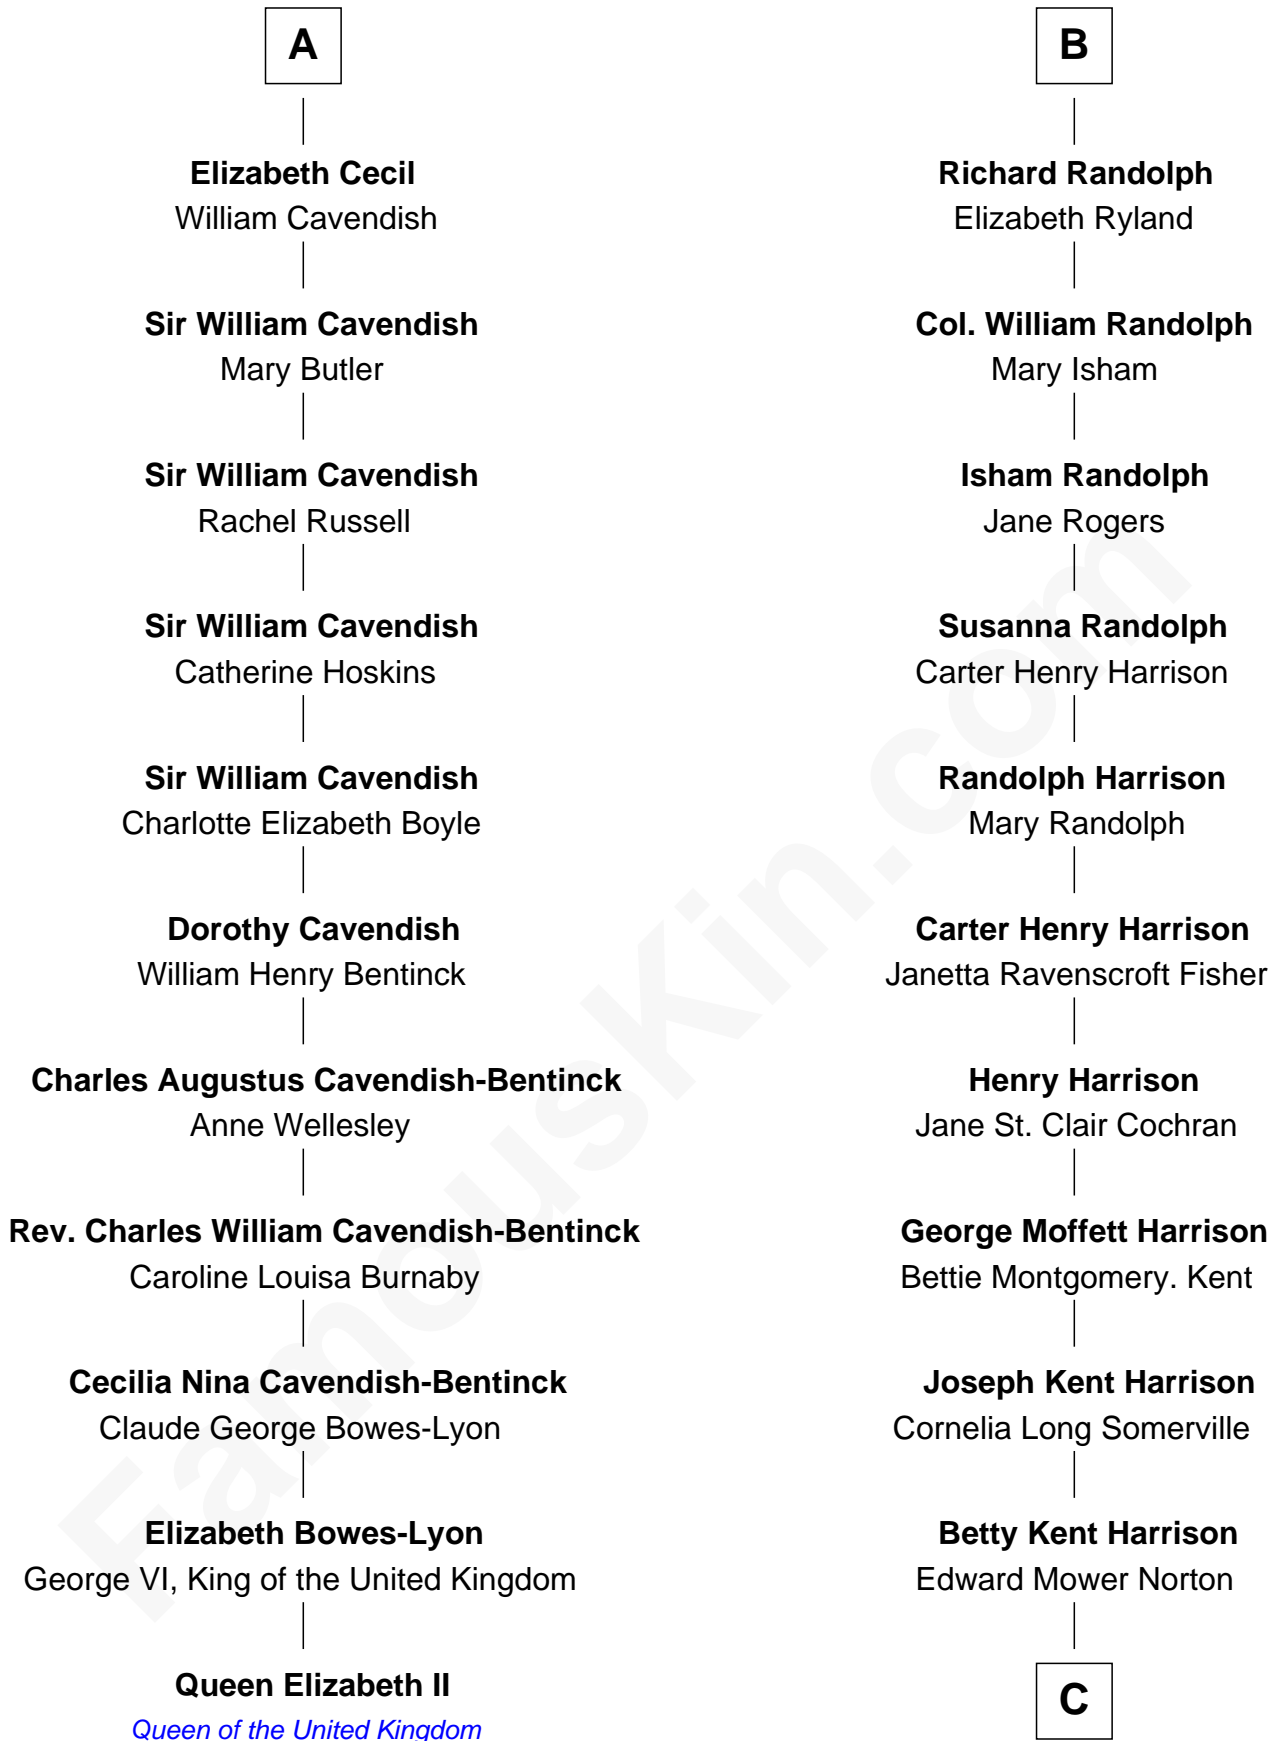

# FamousKin.com Relationship Chart of

**Queen Elizabeth II**

*Queen of the United Kingdom*

17th cousin 1 time removed of

**Edward Norton**

*Movie Actor*

**Sir Robert Howard**

Margaret Mowbray