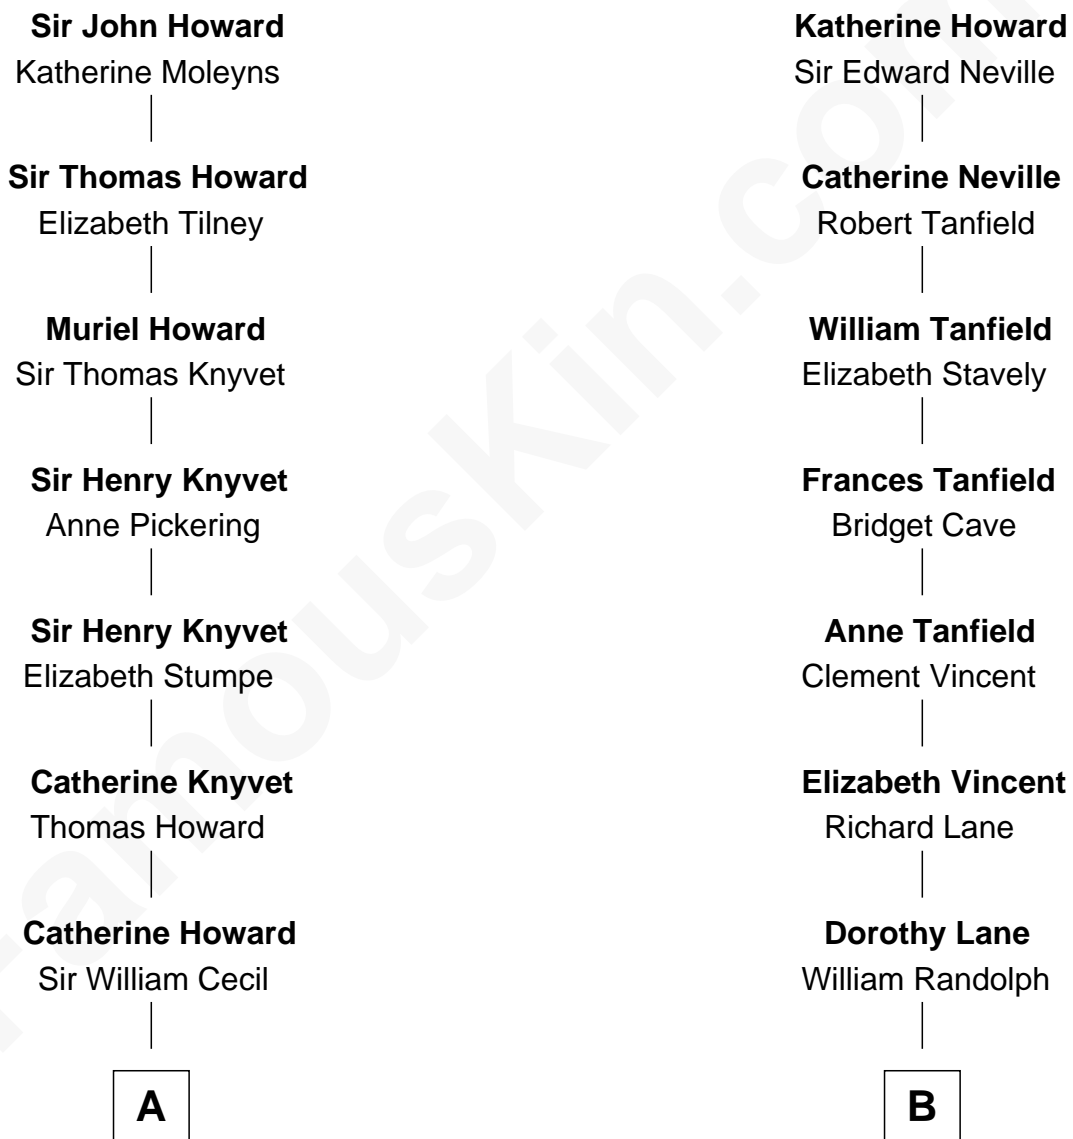

# FamousKin.com Relationship Chart of

**Queen Elizabeth II**

*Queen of the United Kingdom*

17th cousin 1 time removed of

**Edward Norton**

*Movie Actor*

**Sir Robert Howard**

Margaret Mowbray