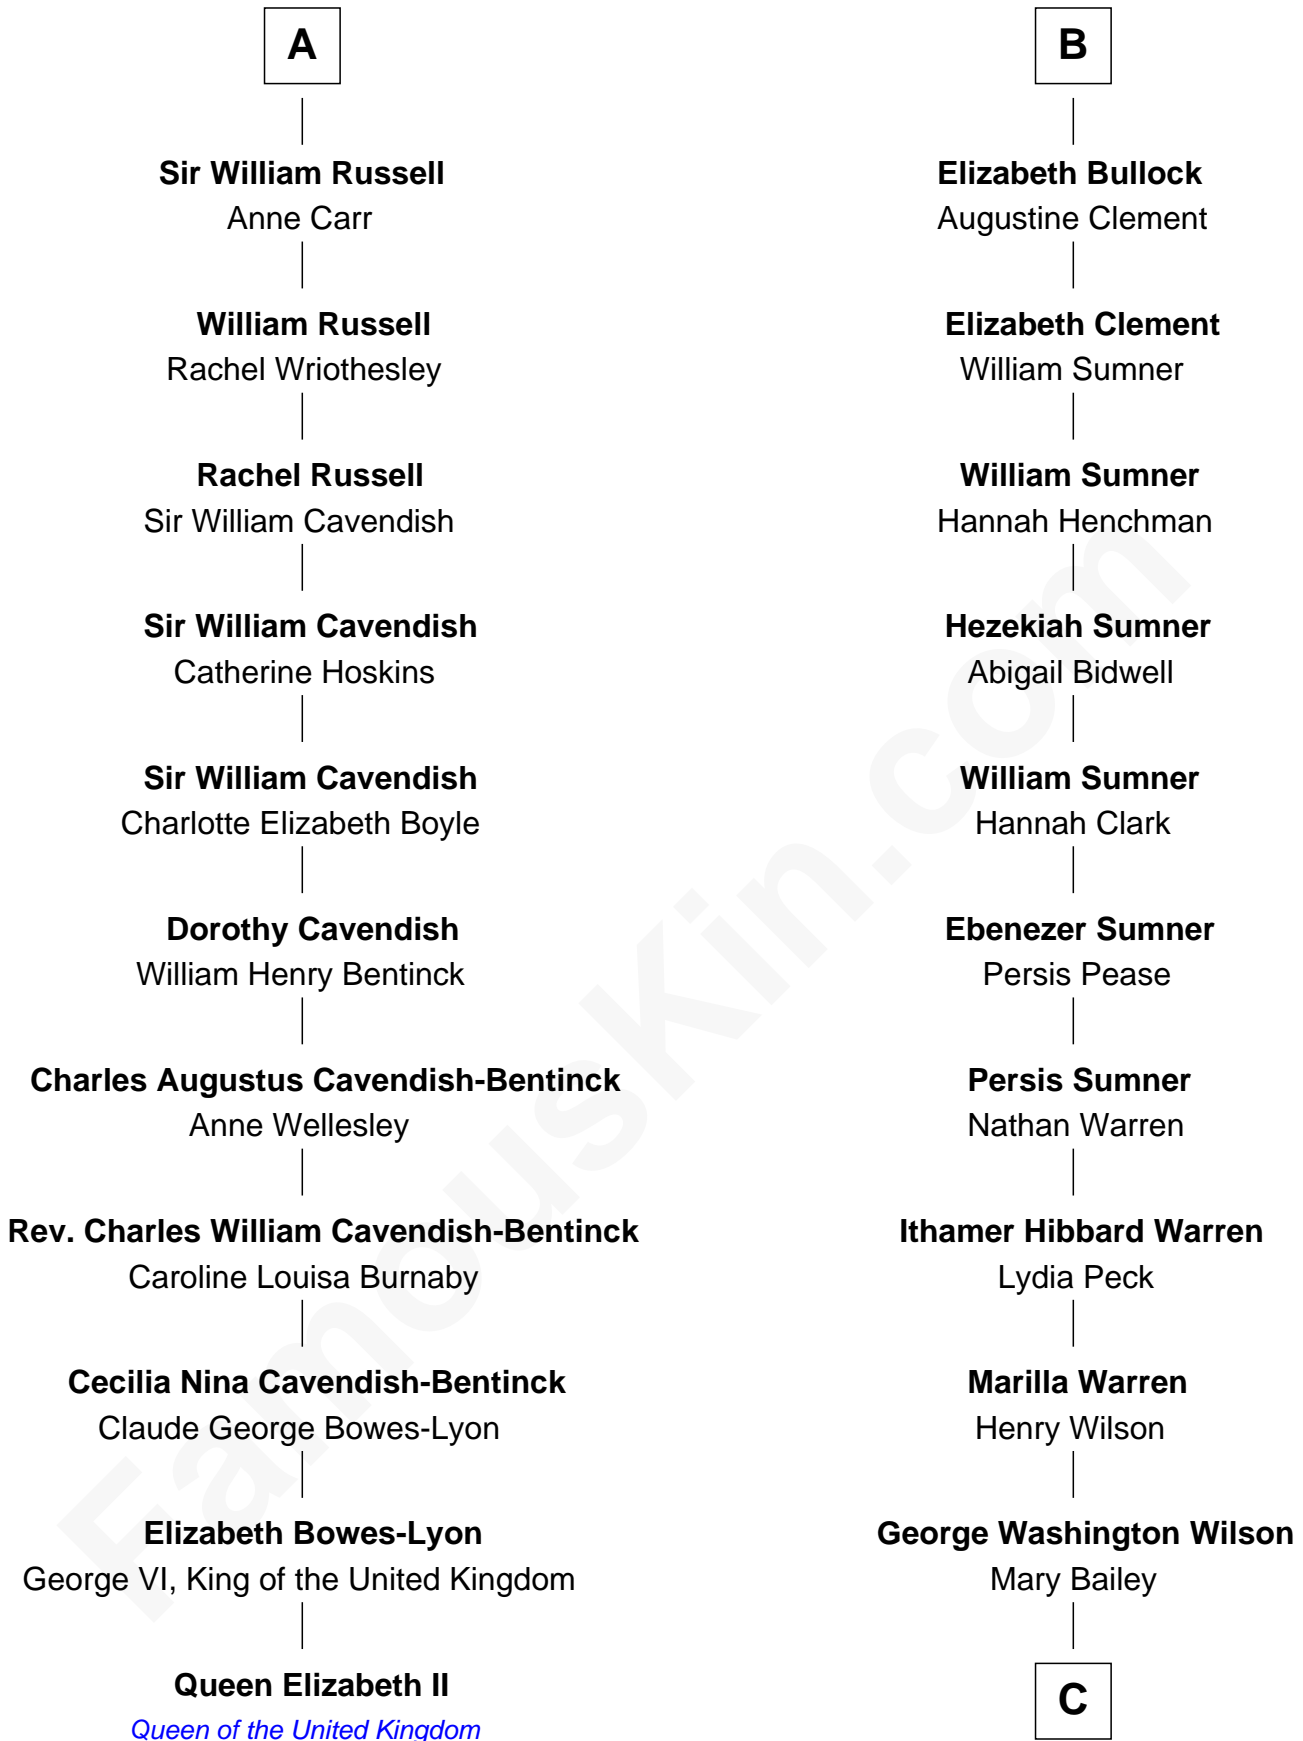

FamousKin.com

Relationship Chart of

Queen Elizabeth II

Queen of the United Kingdom

17th cousin 3 times removed of

Mike Love

Co-Founder of The Beach Boys

Sir John Howard

William Russell
Elizabeth Long

Francis Russell
Catherine Brydges

Sir John Howard
Joan Walton

Elizabeth Howard
Sir John de Vere

Joan de Vere
Sir William Norreys

Margaret Norreys
Gilbert Bullock

Thomas Bullock
Alice Kingsmill

Richard Bullock
Alice Berrington

William Bullock

A

B

C

William Henry Wilson

Alta Lenora Chitwood

William Coral Wilson